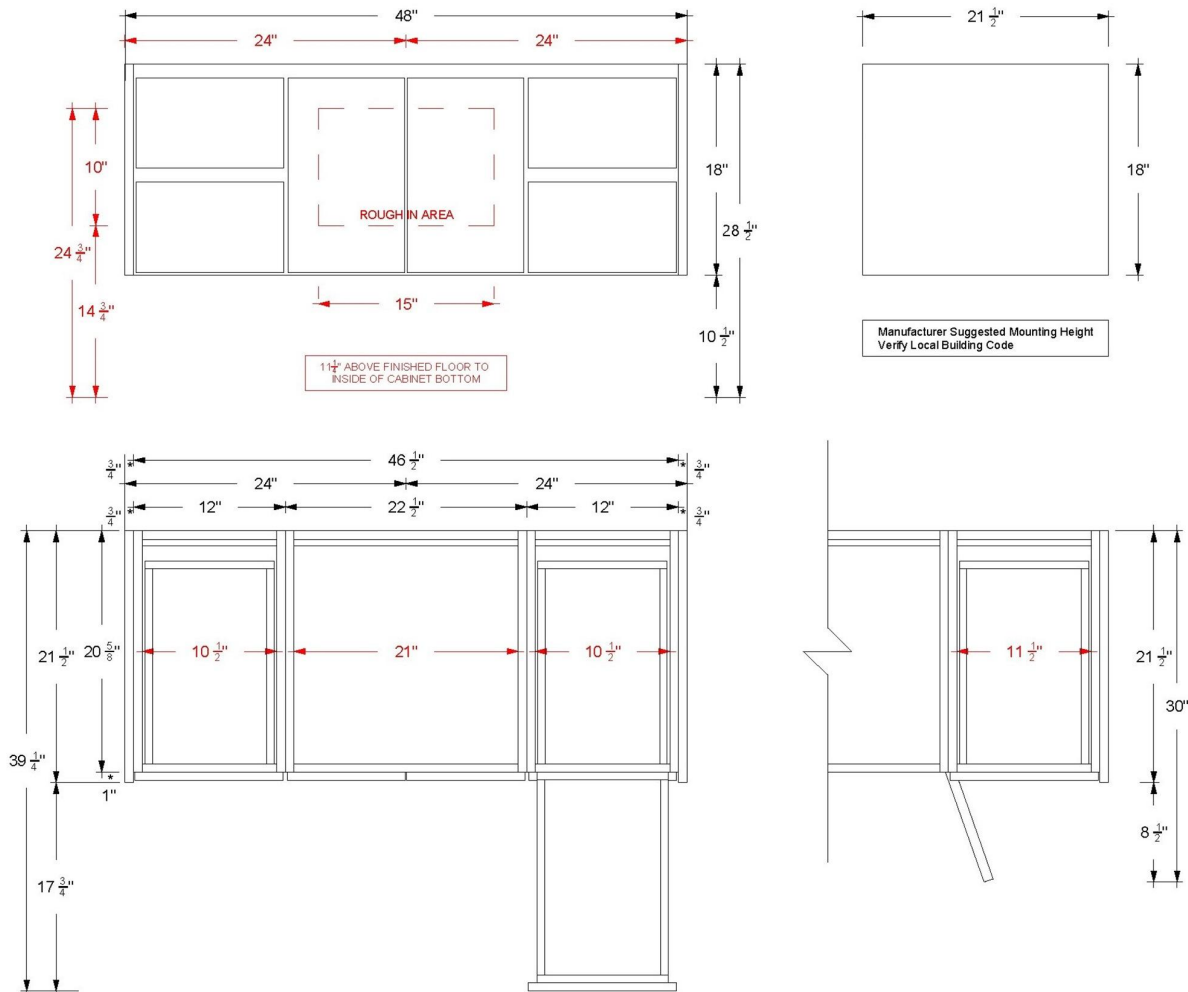

VANDERLOC 48" Single Extra Wide Bath Floating Vanity

Gilded
GLS4-48-F18

Technical Information

All product dimensions are nominal.

- Installation: Bath Vanity
- Number of doors: 2
- Number of drawers: 4

Notes

Install this product according to the installation instructions.