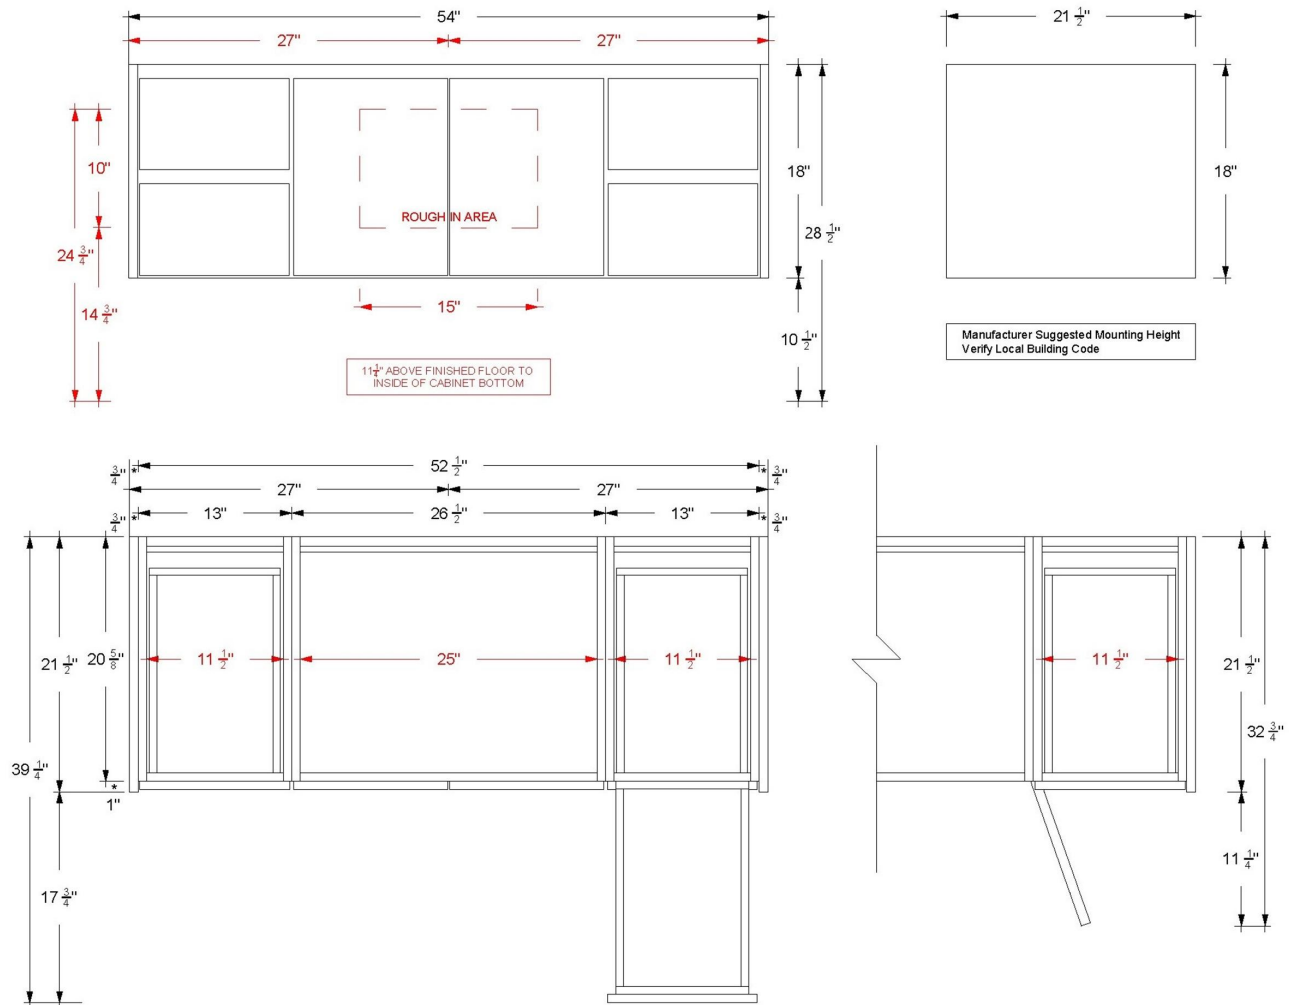

VANDERLOC 54" Single Extra Wide Bath Floating Vanity

Gilded
GLS4-54-F18

Technical Information

All product dimensions are nominal.

- Installation: Bath Vanity
- Number of doors: 2
- Number of drawers: 4

Notes

Install this product according to the installation instructions.