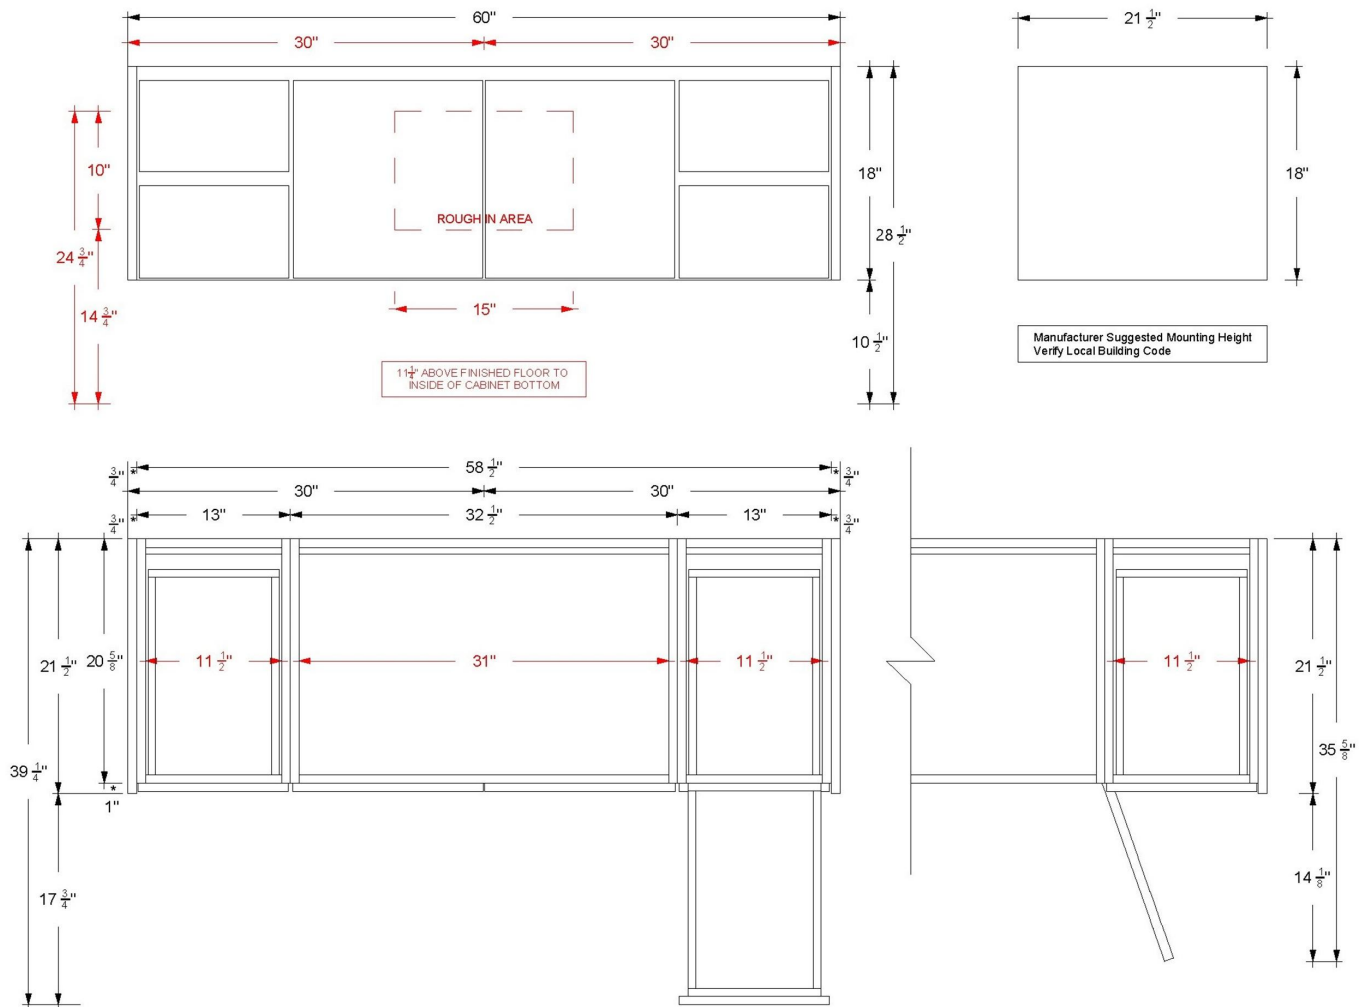

VANDERLOC 60" Single Extra Wide Bath Floating Vanity

Gilded
GLS4-60-F18

Technical Information

All product dimensions are nominal.

- Installation: Bath Vanity
- Number of doors: 2
- Number of drawers: 4

Notes

Install this product according to the installation instructions.