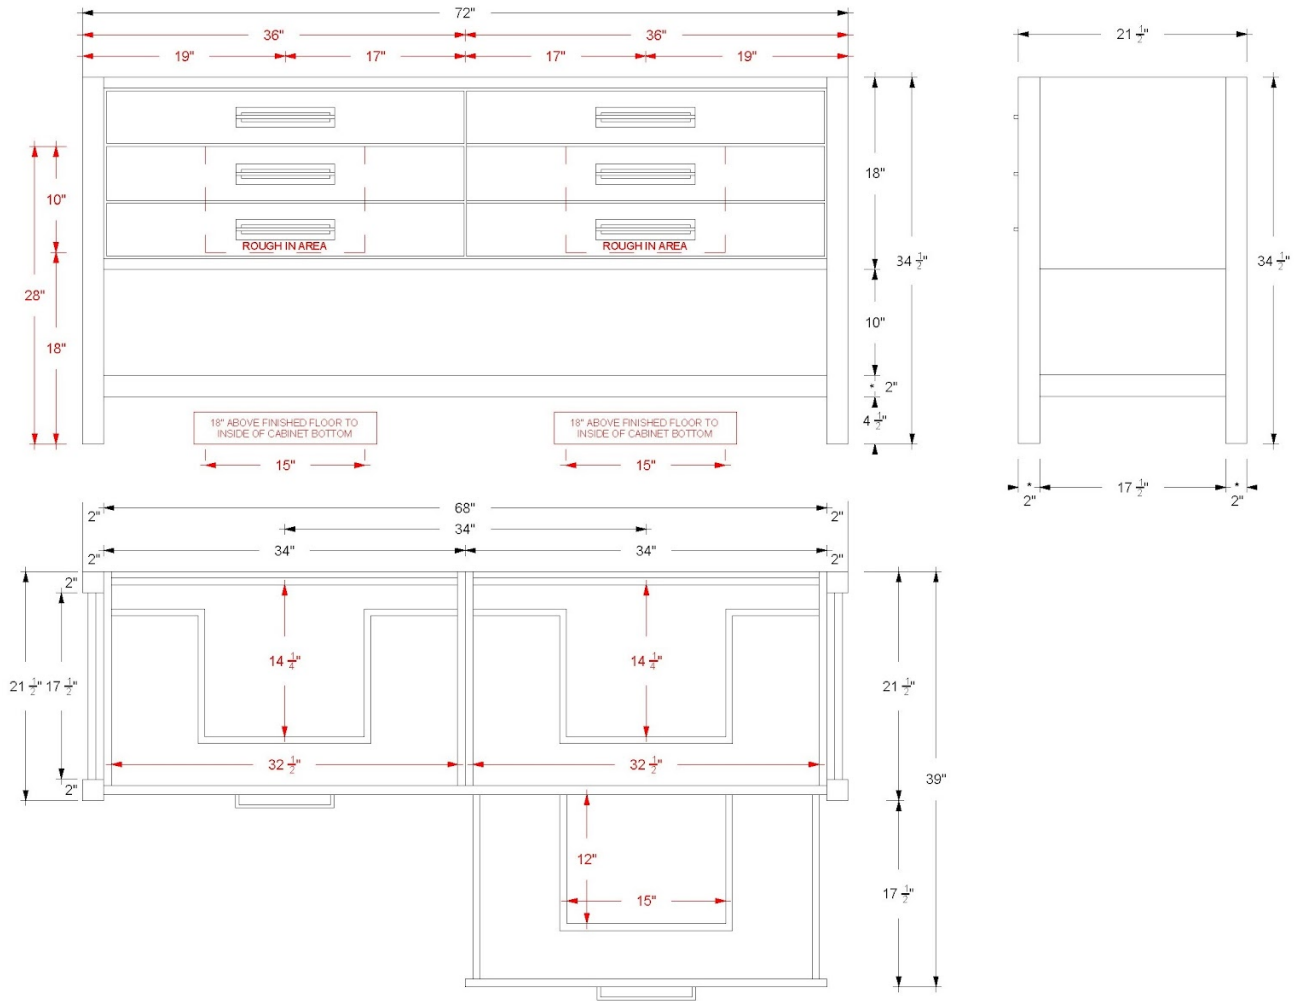

VANDERLOC

60" Double Drawer Bath Vanity Kiawah KWD6-60

Features

- Inset look with UV-coated plywood cabinet interior
- 2" square posts on all four corners
- Top drawer fronts are decorative and non-functional
- 4 u-shaped fully functional soft close drawers
- Conversion Varnish finish
- 2" useable shelf below the vanity cabinet
- Hardware size 8-13/16" center to center
- Top and faucet not included
- Plumbing rough in area cut-out detailed on page 2
- Made in the US

VANDERLOC

60" Double Drawer Bath Vanity Kiawah KWD6-60

Technical Information

All product dimensions are nominal.

- Installation: Bath Vanity
- Number of drawers: 4

Notes

Install this product according to the installation instructions.

Technical Information

All product dimensions are nominal.

- Installation: Bath Vanity
- Number of drawers: 4

Notes

Install this product according to the installation instructions.