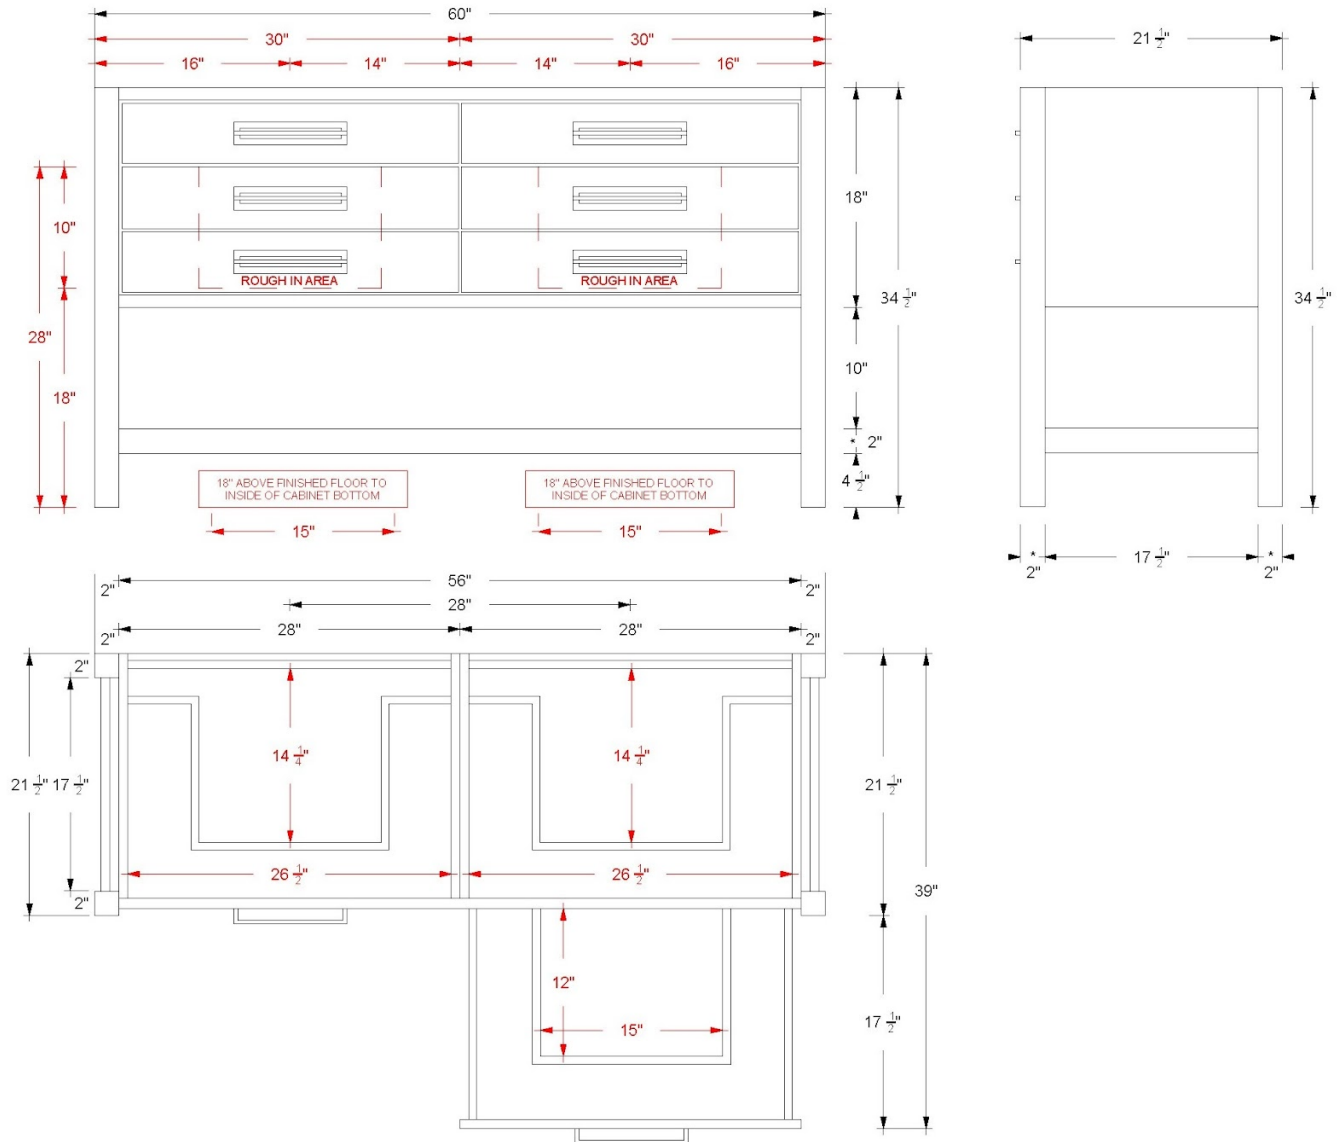

VANDERLOC

60" Double Drawer Bath Vanity Kiawah KWD6-60

Features

- Inset look with UV-coated plywood cabinet interior
- 2" square posts on all four corners
- Top drawer fronts are decorative and non-functional
- 4 u-shaped fully functional soft close drawers
- Conversion Varnish finish
- 2" useable shelf below the vanity cabinet
- Hardware size 8-13/16" center to center
- Top and faucet not included
- Plumbing rough in area cut-out detailed on page 2
- Made in the US

VANDERLOC

60" Double Drawer Bath Vanity Kiawah KWD6-60

Technical Information

All product dimensions are nominal.

- Installation: Bath Vanity
- Number of drawers: 4

Notes

Install this product according to the installation instructions.