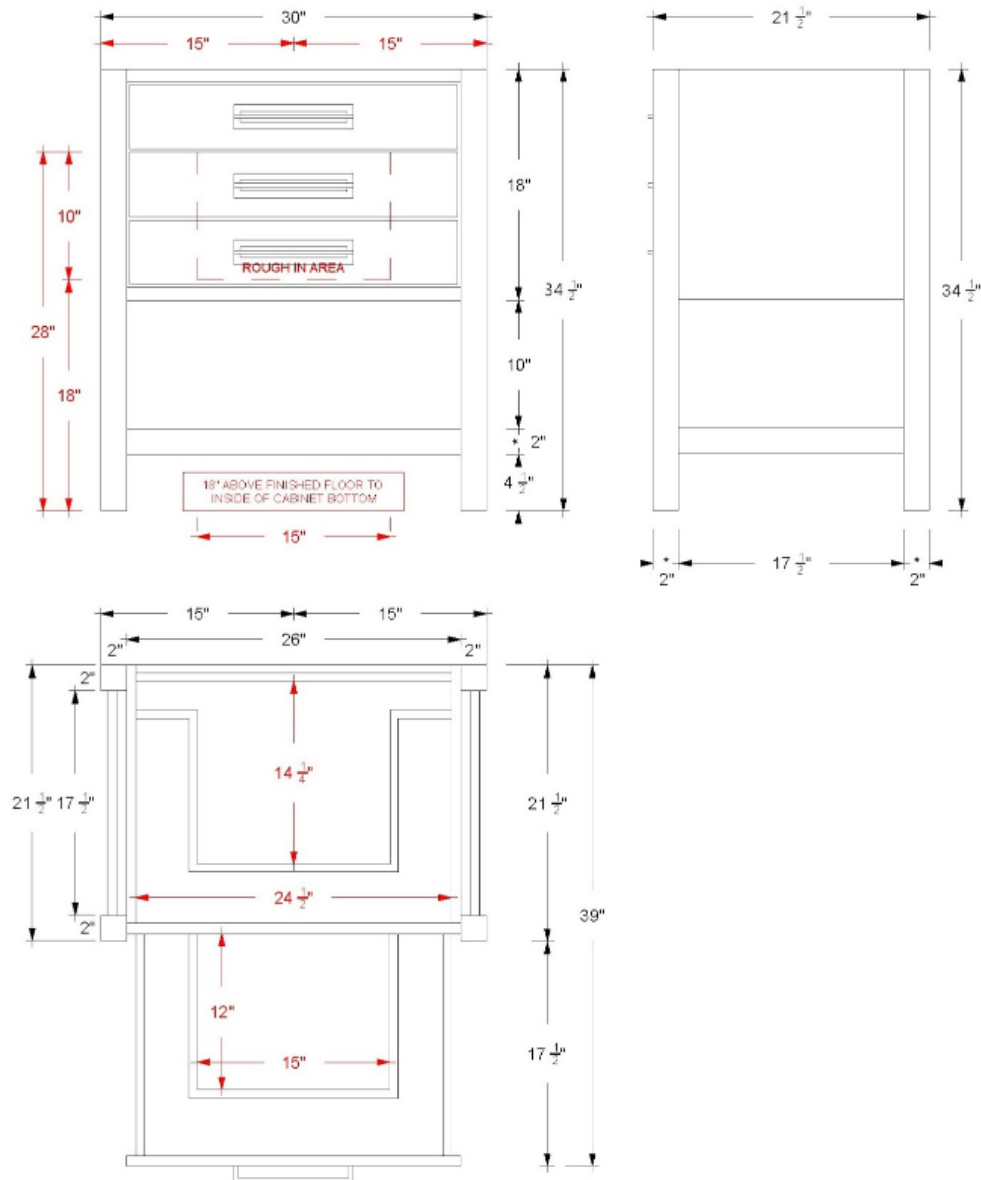

VANDERLOC

30" 3-Drawer Single Bath Vanity Kiawah KWS3-30

Technical Information

All product dimensions are nominal.

- Installation: Bath Vanity
- Number of drawers: 2

Notes

Install this product according to the installation instructions.

Vanderloc® reserves the right to make revisions without notice to product specifications. For the most current Specification Sheet, go to www.vanderloc.com