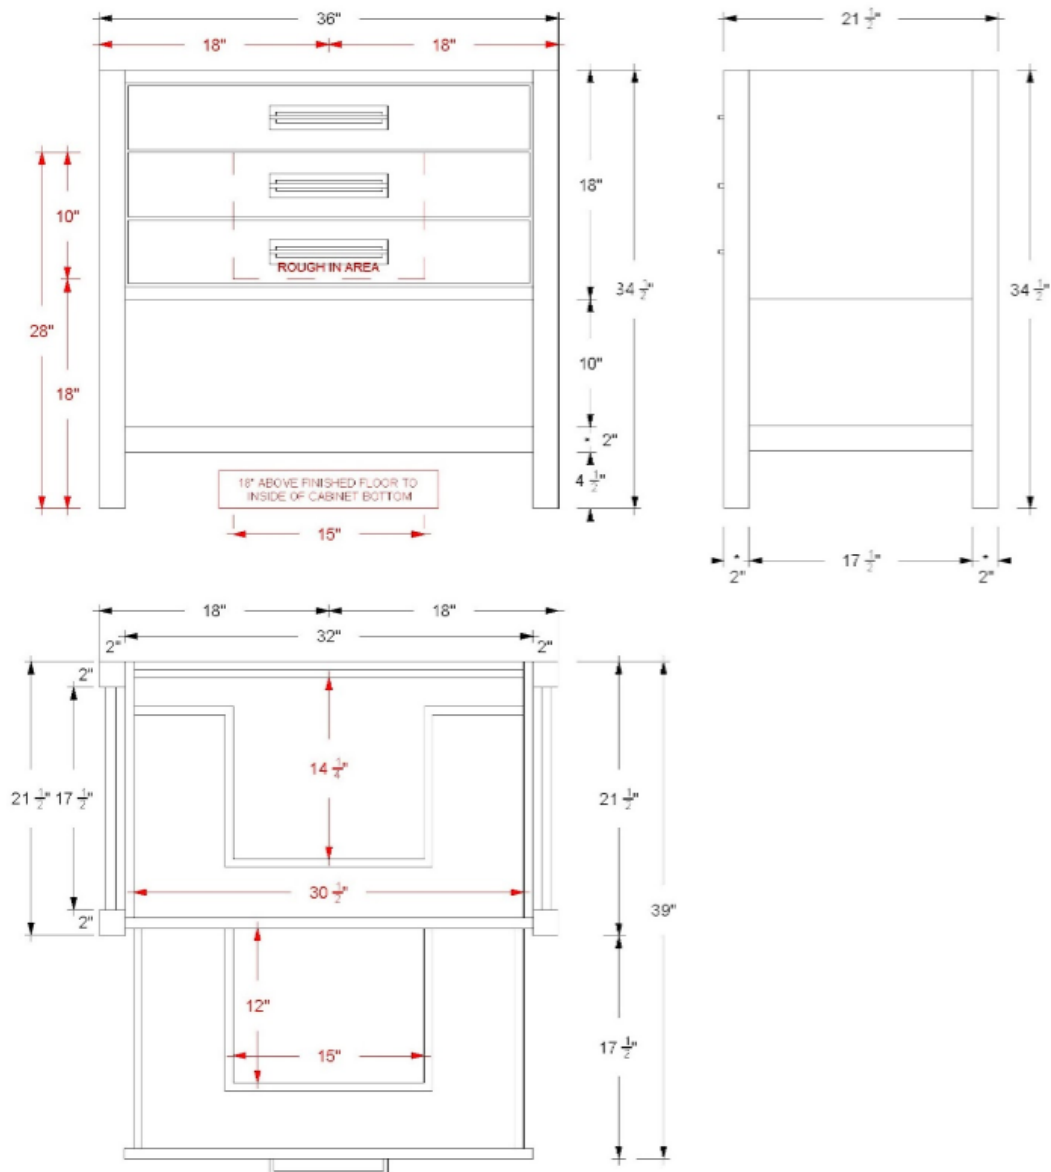

VANDERLOC

36" 3-Drawer Single Bath Vanity

Kiawah

KWS3-36

Technical Information

All product dimensions are nominal.

- Installation: Bath Vanity
- Number of drawers: 2

Notes

Install this product according to the installation instructions.

Vanderloc® reserves the right to make revisions without notice to product specifications. For the most current Specification Sheet, go to www.vanderloc.com