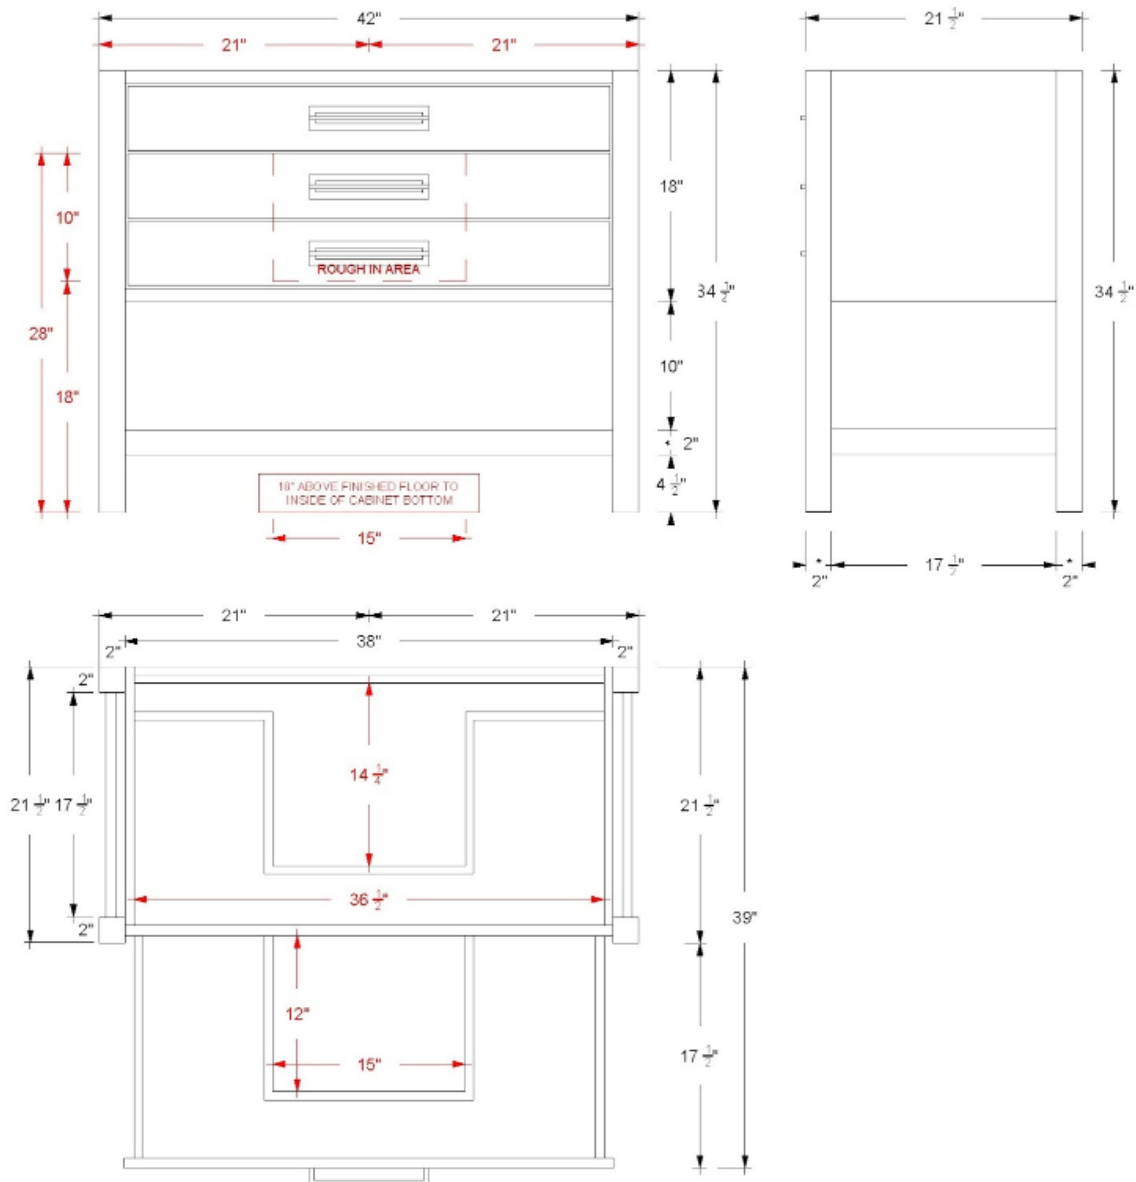

VANDERLOC

42" 3-Drawer Single Bath Vanity

Kiawah

KWS3-42

Technical Information

All product dimensions are nominal.

- Installation: Bath Vanity
- Number of drawers: 2

Notes

Install this product according to the installation instructions.

Vanderloc® reserves the right to make revisions without notice to product specifications. For the most current Specification Sheet, go to www.vanderloc.com