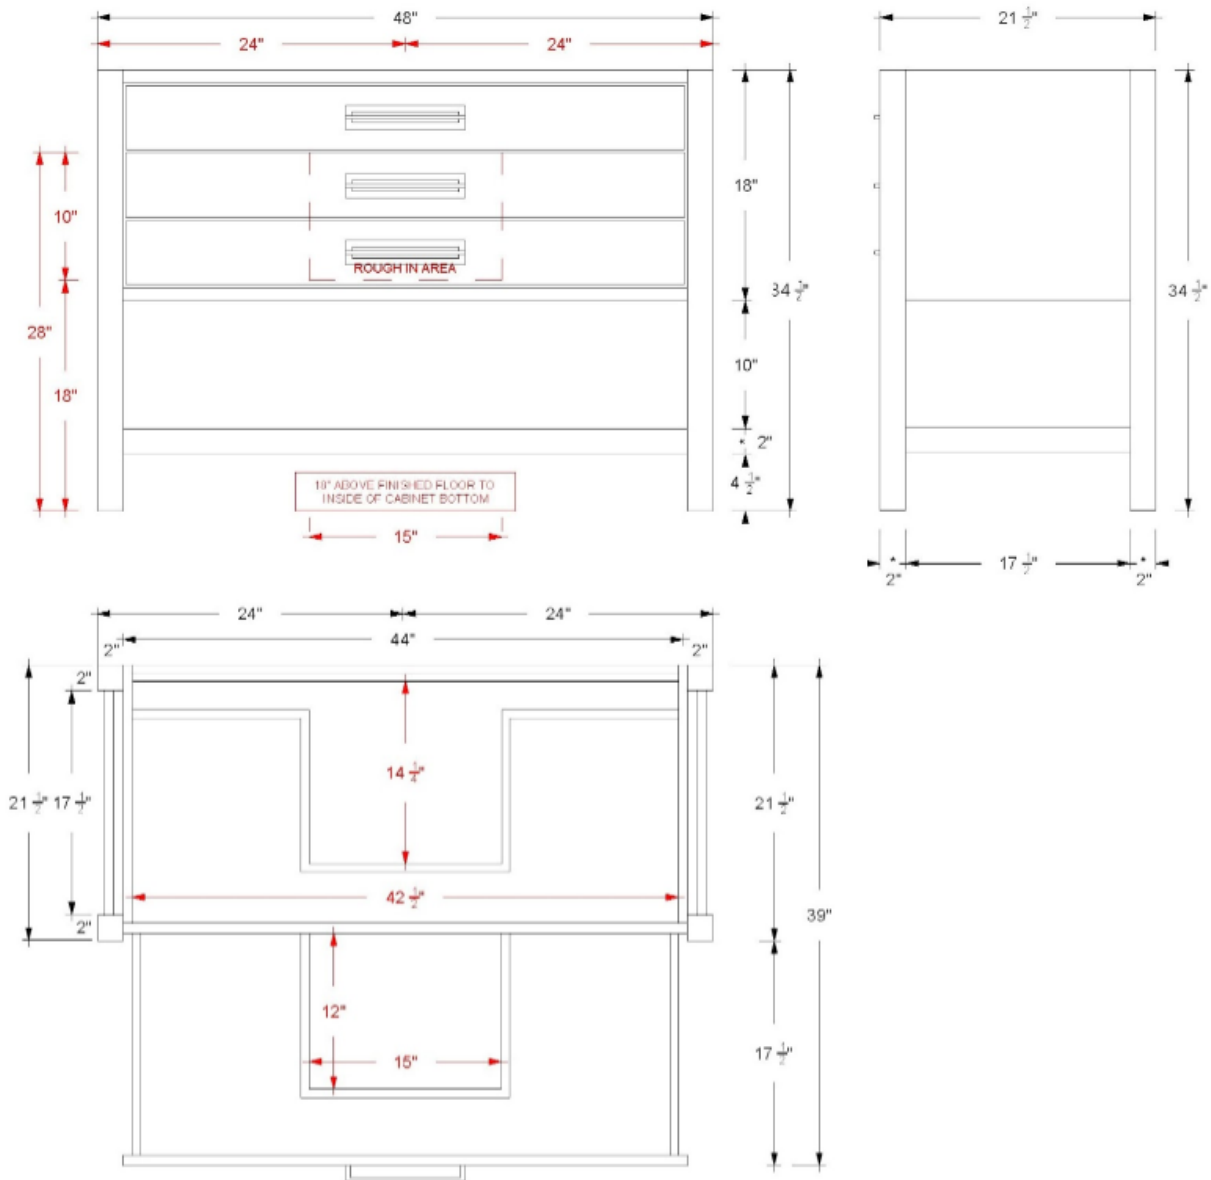

VANDERLOC

30" 3-Drawer Single Bath Vanity Kiawah KWS3-30

Features

- Inset look with UV-coated plywood cabinet interior
- 2" square posts on all four corners
- Top drawer front is decorative and non-functional
- 2 u-shaped fully functional soft close drawers
- Conversion Varnish finish
- 2" useable shelf below the vanity cabinet
- Hardware size 8-13/16" center to center
- Top and faucet not included
- Plumbing rough in area cut-out detailed on page 2
- Made in the US

Technical Information

All product dimensions are nominal.

- Installation: Bath Vanity
- Number of drawers: 2

Notes

Install this product according to the installation instructions.