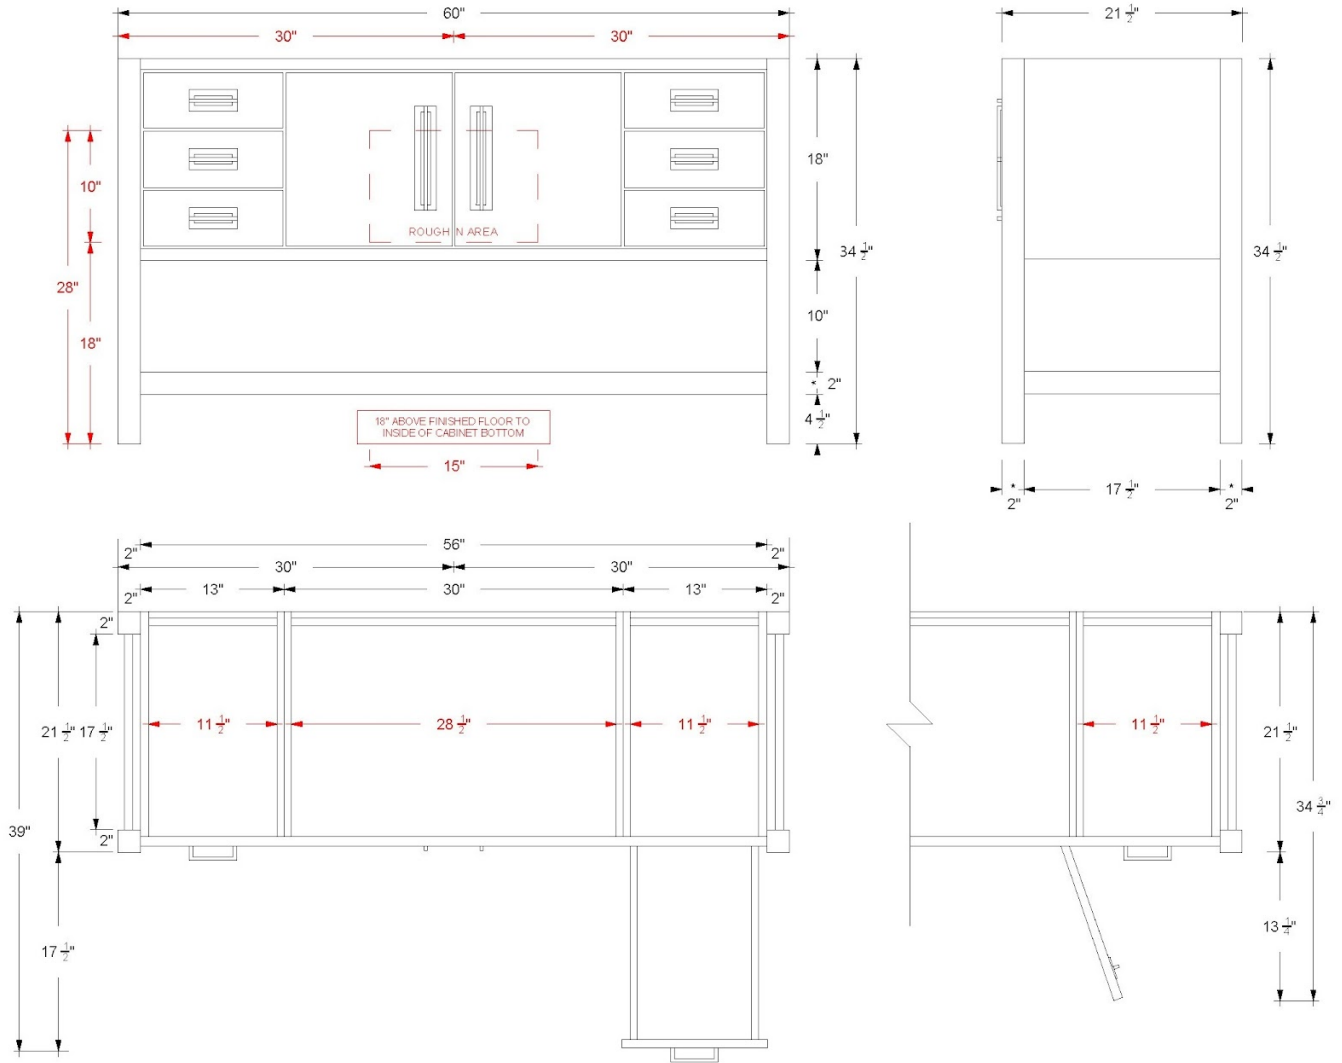

VANDERLOC

48" Single Extra Wide Vanity

Kiawah

KWS4-48

Features

- Inset look with UV-coated plywood cabinet interior
- 2" square posts on all four corners
- Full height doors with soft close Blum® 110° hinges
- 6 functional soft close drawers
- Conversion Varnish finish
- 2" useable shelf below the vanity cabinet
- Hardware size 8-13/16" & 3-3/4" center to center
- Top and faucet not included
- Plumbing rough in area cut-out detailed on page 2
- Made in the US

VANDERLOC

48" Single Extra Wide Vanity Kiawah KWS4-48

Technical Information

All product dimensions are nominal.

- Installation: Bath Vanity
- Number of doors: 2
- Number of drawers: 6

Notes

Install this product according to the installation instructions.

VANDERLOC

60" Single Extra Wide Vanity Kiawah KWS4-60

Technical Information

All product dimensions are nominal.

- Installation: Bath Vanity
- Number of doors: 2
- Number of drawers: 6

Notes

Install this product according to the installation instructions.