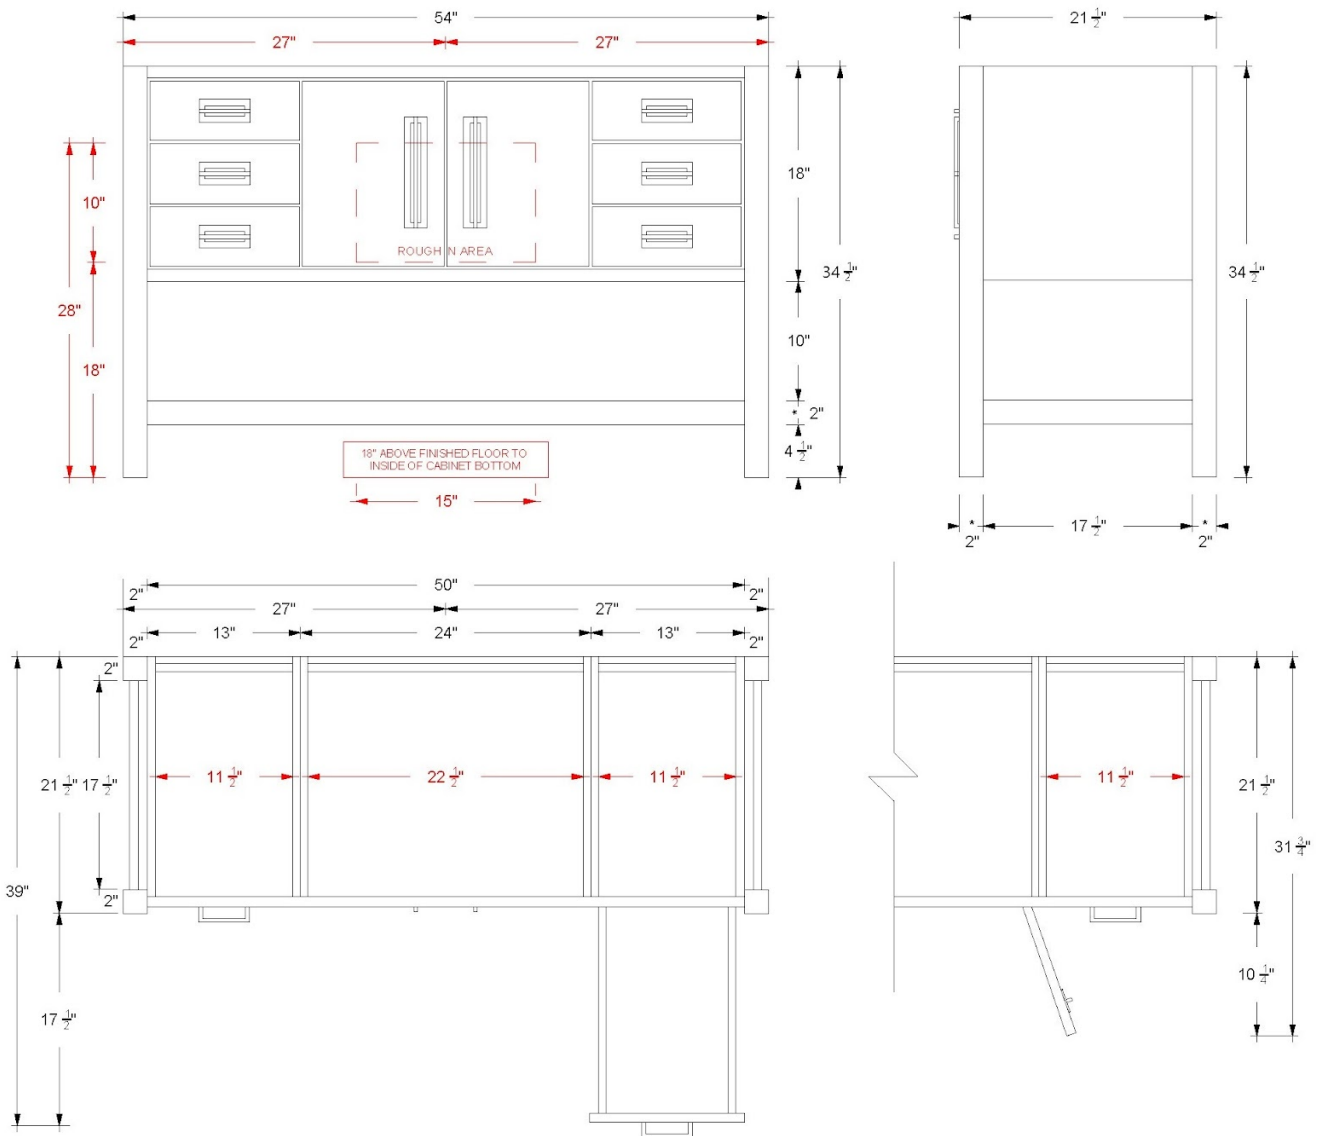

VANDERLOC

54" Single Extra Wide Vanity Kiawah KWS4-54

Technical Information

All product dimensions are nominal.

- Installation: Bath Vanity
- Number of doors: 2
- Number of drawers: 6

Notes

Install this product according to the installation instructions.