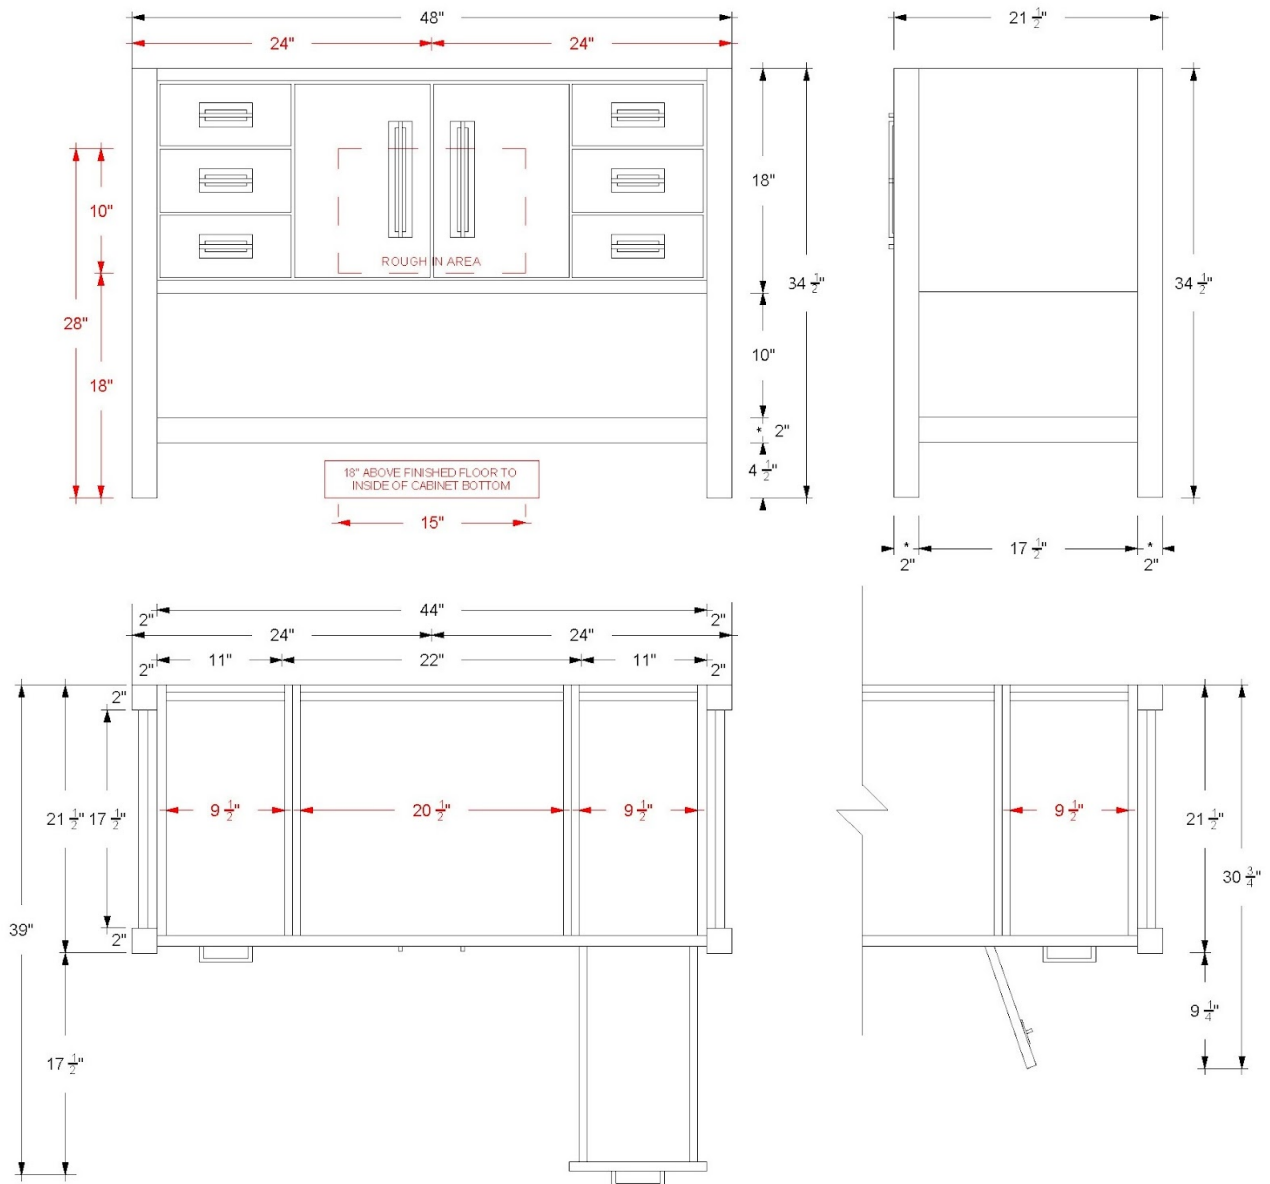

VANDERLOC

48" Single Extra Wide Vanity

Kiawah

KWS4-48

Features

- Inset look with UV-coated plywood cabinet interior
- 2" square posts on all four corners
- Full height doors with soft close Blum® 110° hinges
- 6 functional soft close drawers
- Conversion Varnish finish
- 2" useable shelf below the vanity cabinet
- Hardware size 8-13/16" & 3-3/4" center to center
- Top and faucet not included
- Plumbing rough in area cut-out detailed on page 2
- Made in the US

VANDERLOC

48" Single Extra Wide Vanity Kiawah KWS4-48

Technical Information

All product dimensions are nominal.

- Installation: Bath Vanity
- Number of doors: 2
- Number of drawers: 6

Notes

Install this product according to the installation instructions.

VANDERLOC

54" Single Extra Wide Vanity Kiawah KWS4-54

Features

- Inset construction with UV-coated plywood cabinet interior
- Full height doors with soft close Blum® 110° hinges
- Conversion Varnish finish
- 2" useable shelf below the vanity cabinet
- Hardware size 8-13/16" & 3-3/4" center to center
- Top and faucet not included
- Plumbing rough in area cut-out detailed on page 2
- Made in the US