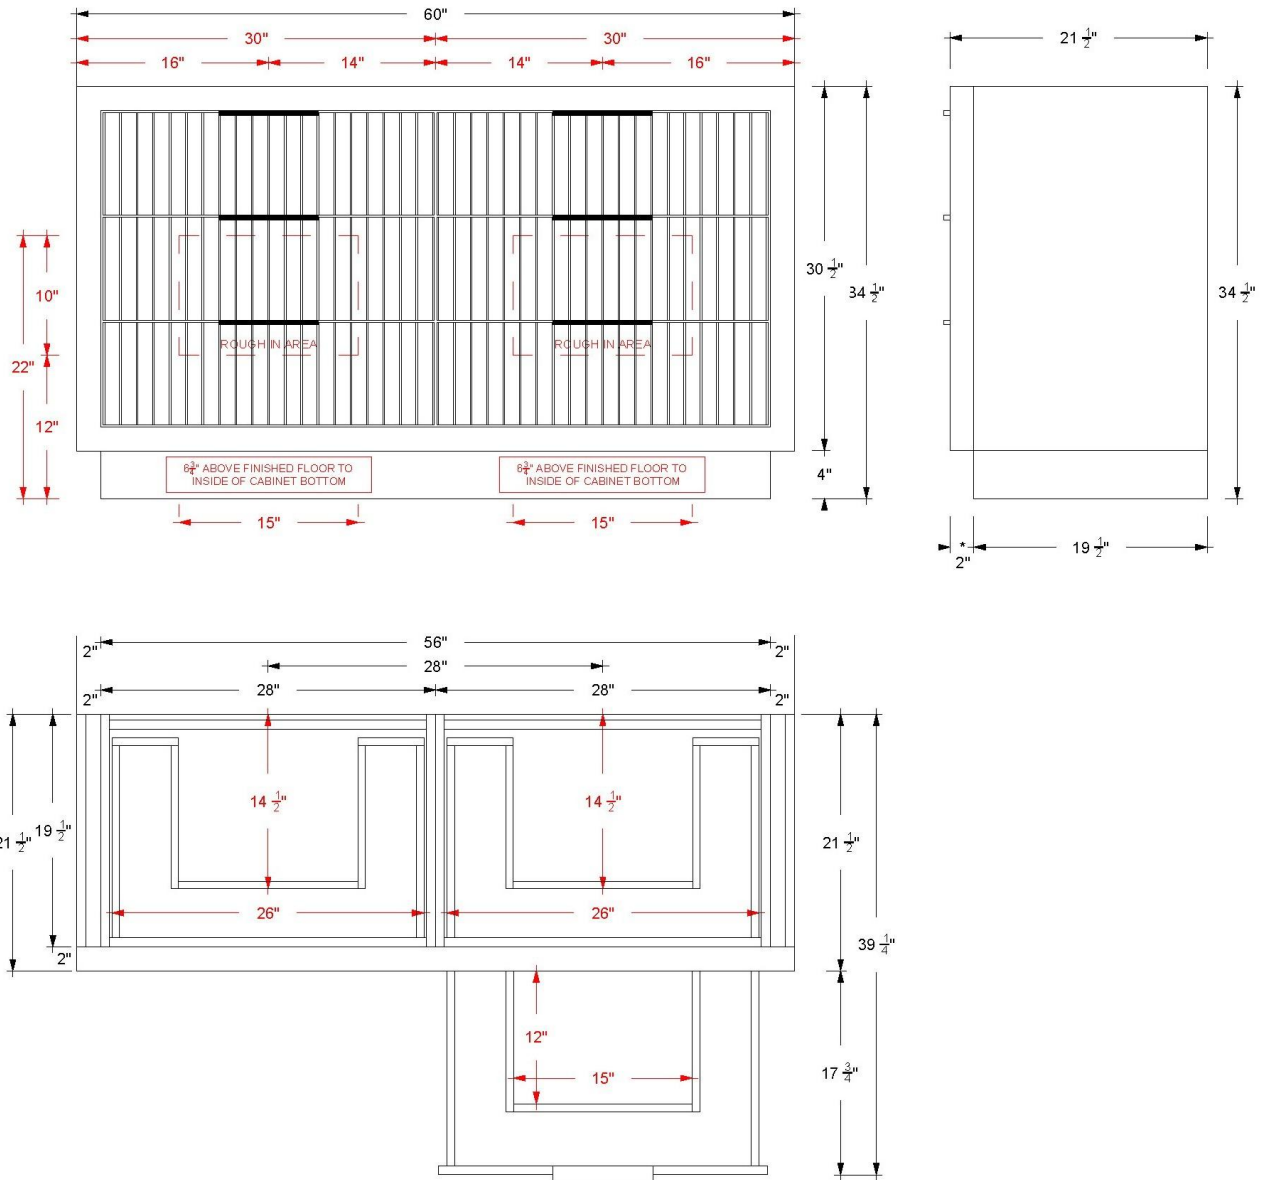

VANDERLOC

60" Double Drawer Bath Vanity

LeCrieu
LCD6-60

Features

- Inset construction with UV coated plywood cabinet interior
- 2" Frame
- 4 U-shaped fully functional softclose drawers
- Satin varnish finish
- Hardware size 8-11/32" center to center
- Top and faucet not included
- Plumbing rough in area cut-out detailed on page 2
- Made in the US

VANDERLOC

60" Double Drawer Bath Vanity

LeCrieu
LCD6-60

Technical Information

All product dimensions are nominal.

- Installation: Bath Vanity
- Number of drawers: 4

Notes

Install this product according to the installation instructions.

Features

- Inset construction with UV coated plywood cabinet interior
- 2" Frame
- 4 U-shaped fully functional softclose drawers
- Satin varnish finish
- Hardware size 8-11/32" center to center
- Top and faucet not included
- Plumbing rough in area cut-out detailed on page 2
- Made in the US