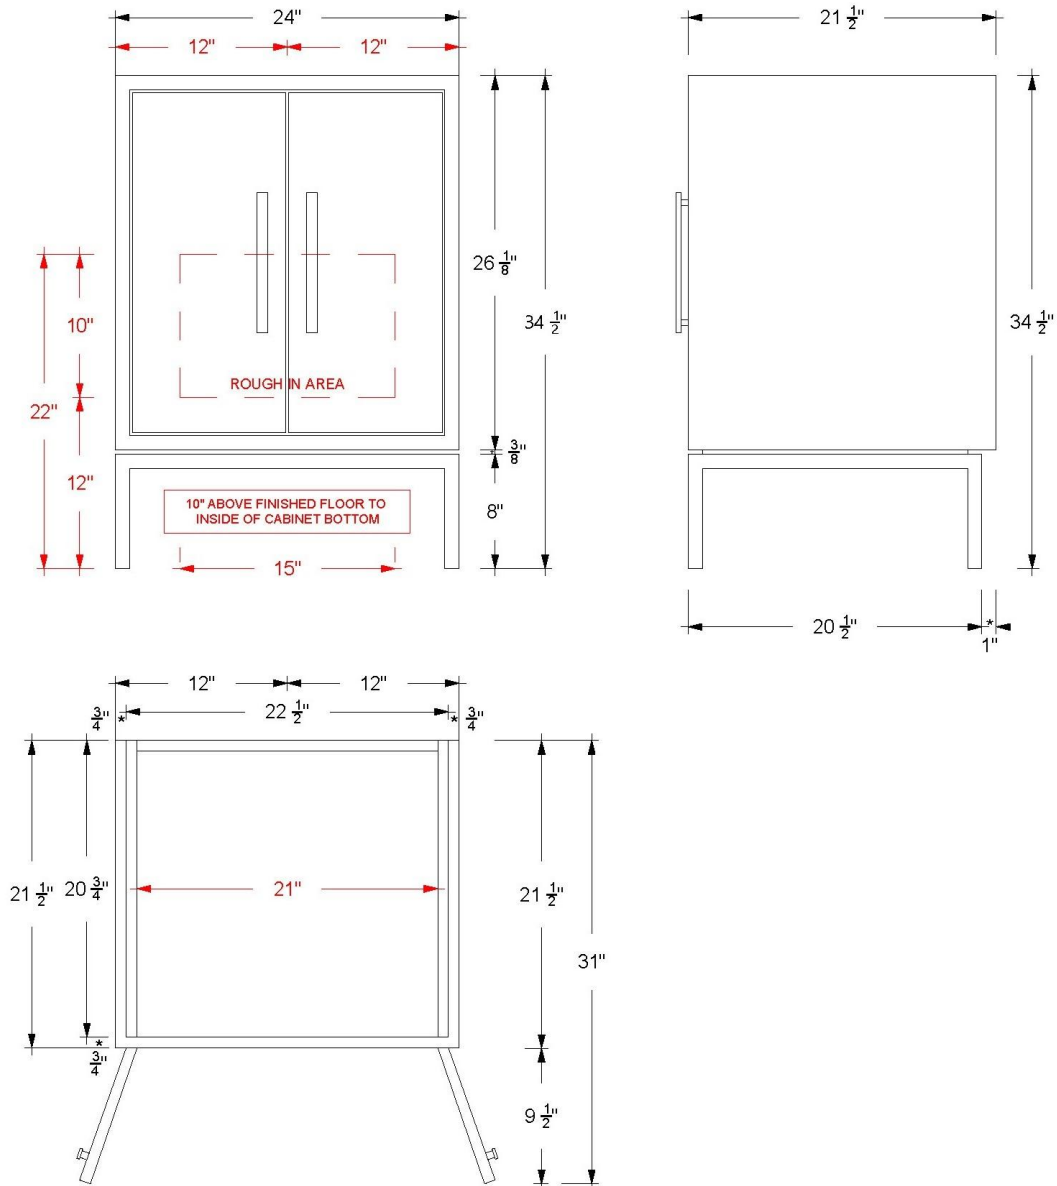

VANDERLOC

24" Single Bath Vanity

Rift White Oak

RWS1-24

Technical Information

All product dimensions are nominal.

- Installation: Bath Vanity
- Number of doors: 2

Notes

Install this product according to the installation instructions.