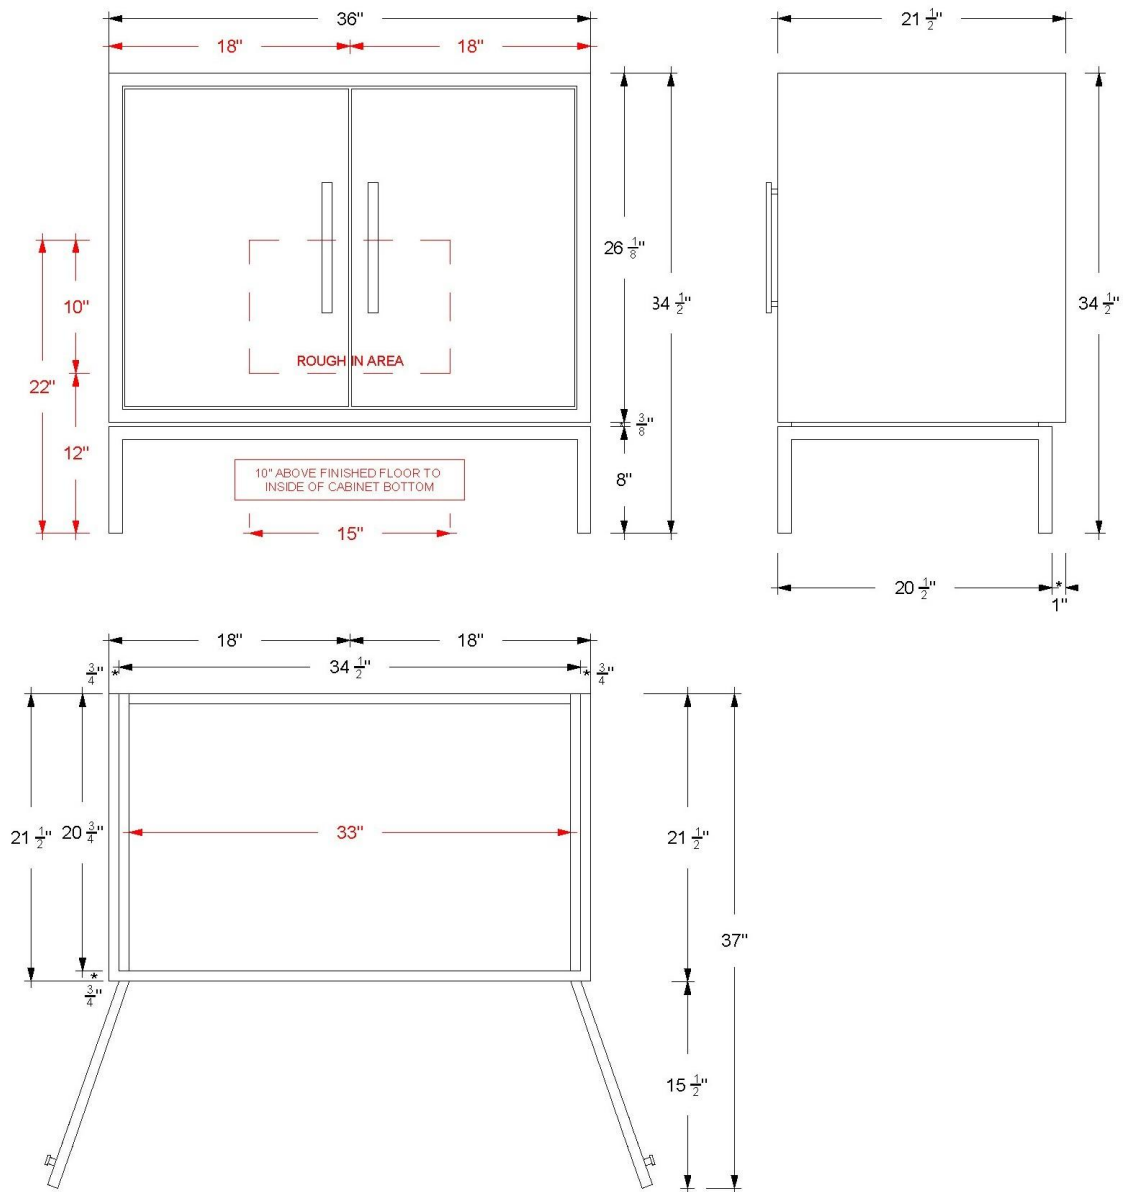

VANDERLOC

36" Single Bath Vanity

Rift White Oak

RWS1-36

Technical Information

All product dimensions are nominal.

- Installation: Bath Vanity
- Number of doors: 2

Notes

Install this product according to the installation instructions.