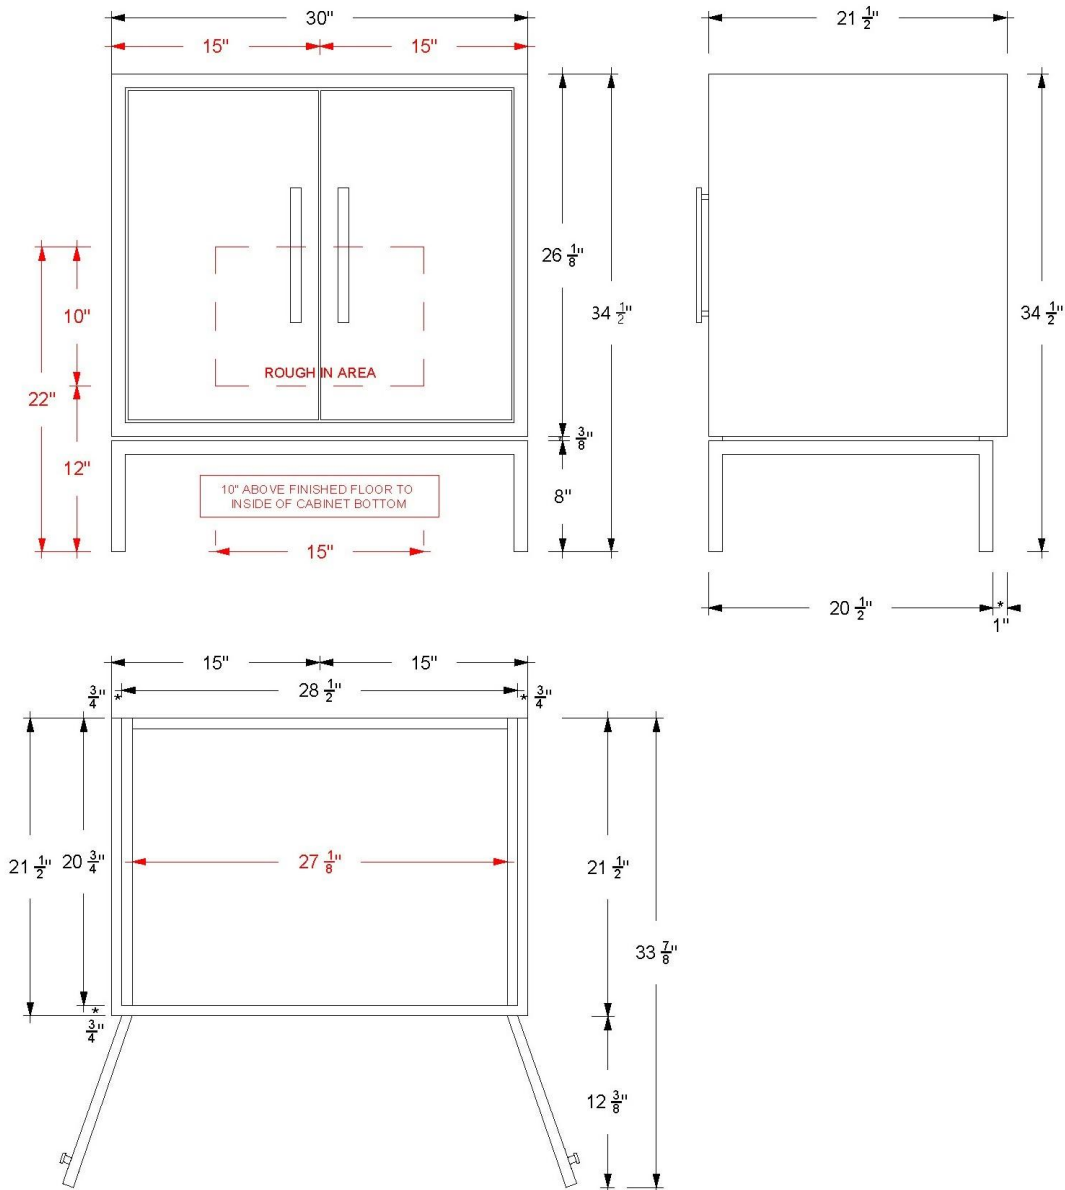

VANDERLOC

30" Single Bath Vanity Rift White Oak RWS1-30

Technical Information

All product dimensions are nominal.

- Installation: Bath Vanity
- Number of doors: 2

Notes

Install this product according to the installation instructions.