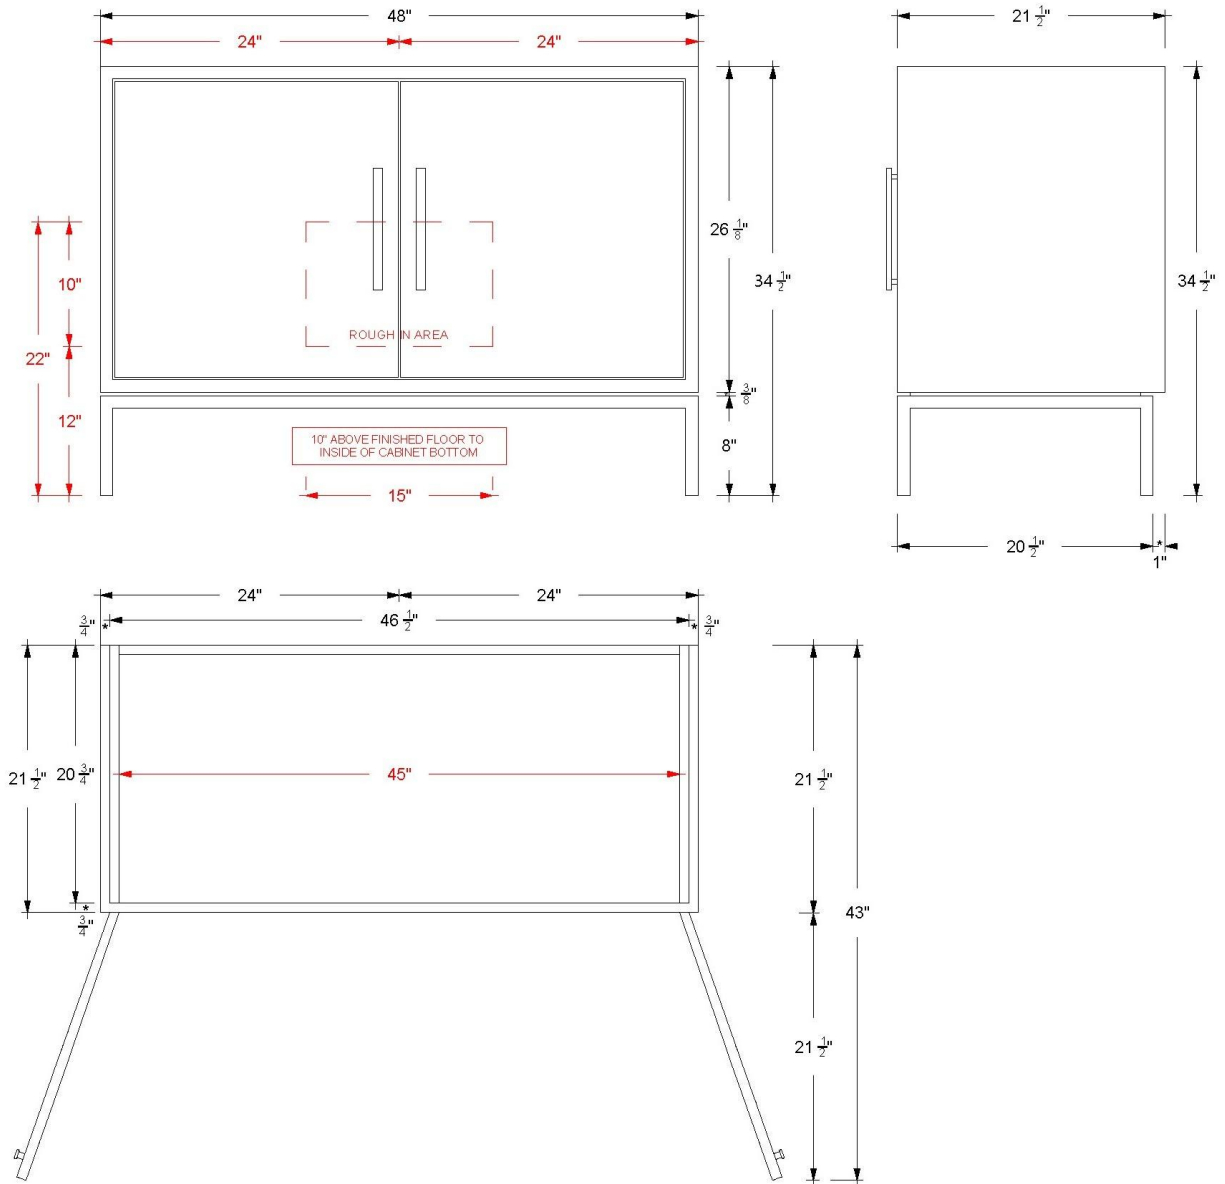

VANDERLOC

48" Single Bath Vanity Rift White Oak RWS1-48

Technical Information

All product dimensions are nominal.

- Installation: Bath Vanity
- Number of doors: 2

Notes

Install this product according to the installation instructions.