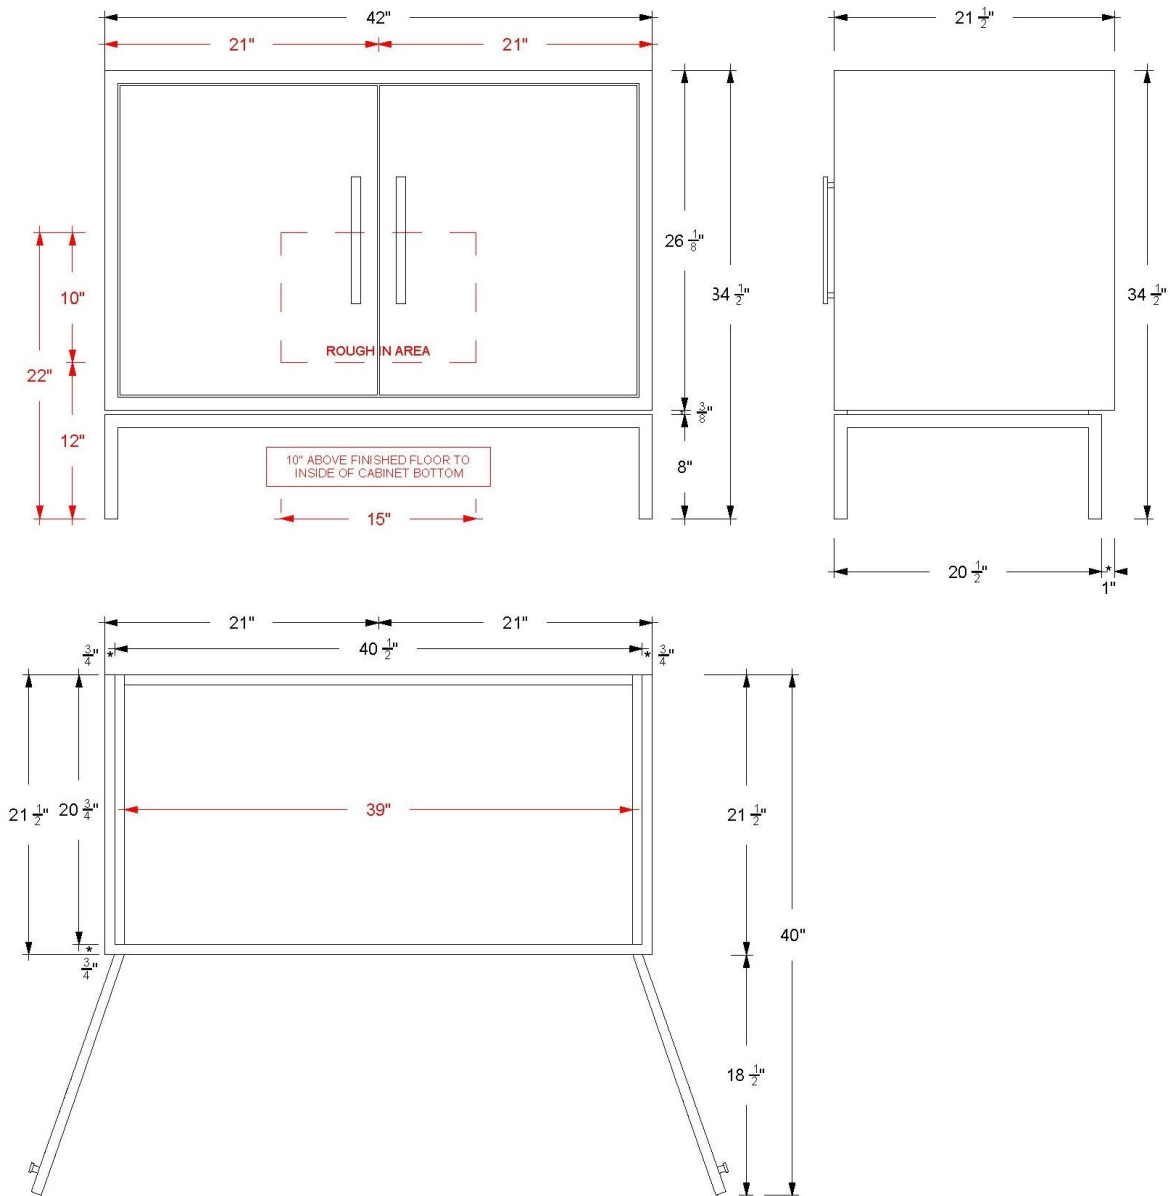

VANDERLOC

42" Single Bath Vanity

Rift White Oak

RWS1-42

Technical Information

All product dimensions are nominal.

- Installation: Bath Vanity
- Number of doors: 2

Notes

Install this product according to the installation instructions.