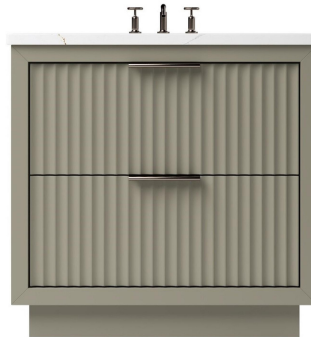

VANITY COLLECTION

Our Rift White Oak Collection features simple silhouettes that are custom built from high-quality materials. Each vanity is crafted from beautiful hand-sawn white oak that gives each piece a unique texture. The white oak is then hand-finished in your choice of our 5 custom finishes. This freestanding bespoke vanity features an 8" solid metal base along with unique expertly sourced cabinet hardware.

LECRIEÚ

LECRIEÚ

VANITY COLLECTION

The LeCrieú vanity displays a contemporary aesthetic with sleek scalloped details that refreshes any space. It creates a unique style with great functionality that's built to last. Our freestanding vanity features a bold 2" frame built proud of the soft-close doors and drawers, and is finished in satin varnish. Available in 5 colors and a variety of sizes to fit any space.

LCS 3
Available in 4 sizes

LCS 4
Available in 3 sizes

LCS 1
Available in 4 sizes

LCD 5
Available in 2 sizes

LCS 2
Available in 4 sizes

LCD 6
Available in 2 sizes

Paint Finish Options

Hardware Finish Options

GILDED

GILDED

VANITY COLLECTION

The Gilded vanity is a stunning blend of modern design and functional elegance. These floating vanities come in two heights, 24" and 18", with the latter crafted specifically for Vessel sinks. They feature a distinctive finger gap, allowing for a sleek, seamless, hardware-free appearance. Available in a custom wood stain and two captivating paint colors. Gilded vanities are available in single, double, or offset configurations in various sizes to suit your space.