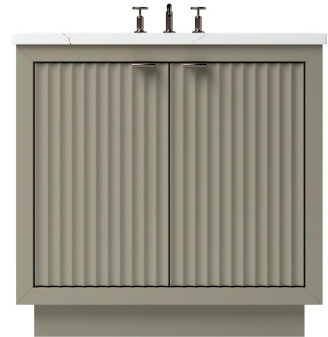

LCS 1
Available in 4 sizes