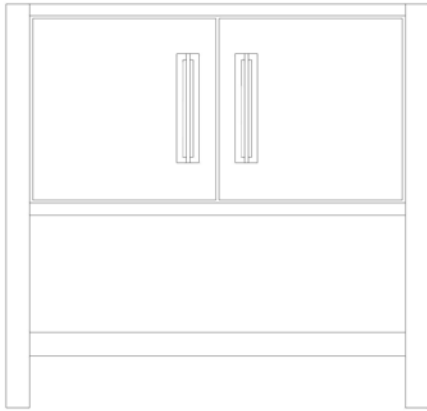

KIAWAH COLLECTION

KIAWAH SINGLE BATH VANITY

KWS1-36

36" Bath Vanity

Vanity Configuration

2 Doors

W (in)	D (in)	H (in)
36"	21 1/2"	34 1/2"

Decorative Hardware

8-13/16" center to center hole pattern

Optional Counterops (countertop and faucet sold separately)

- C-37-SRC-WS Silestone® Quartz Vanity Top - Single Rectangle Centered Sink (8" widespread)
- C-37-SRC-SH Silestone® Quartz Vanity Top - Single Rectangle Centered Sink (single hole)
- C-37-SRC-NH Silestone® Quartz Vanity Top - Single Rectangle Centered Sink (no hole)
- C-37B Bath Vanity Top Backsplash

Paint Finish / Hardware Finish

Paint Finish / Hardware Finish	SKU	MSRP	MAP
French Olive / Polished Chrome	KWS1-36.fo.ch	$2,086	$1,668
French Olive / Matte Black	KWS1-36.fo.mb	$2,086	$1,668
French Olive / Satin Gold	KWS1-36.fo.sg	$2,086	$1,668
French Olive / Satin Nickel	KWS1-36.fo.sn	$2,086	$1,668
Hague Blue / Polished Chrome	KWS1-36.hb.ch	$2,086	$1,668
Hague Blue / Matte Black	KWS1-36.hb.mb	$2,086	$1,668
Hague Blue / Satin Gold	KWS1-36.hb.sg	$2,086	$1,668
Hague Blue / Satin Nickel	KWS1-36.hb.sn	$2,086	$1,668
Noir / Polished Chrome	KWS1-36.no.ch	$2,086	$1,668
Noir / Matte Black	KWS1-36.no.mb	$2,086	$1,668
Noir / Satin Gold	KWS1-36.no.sg	$2,086	$1,668
Noir / Satin Nickel	KWS1-36.no.sn	$2,086	$1,668
Off Black / Polished Chrome	KWS1-36.ob.ch	$2,086	$1,668
Off Black / Matte Black	KWS1-36.ob.mb	$2,086	$1,668
Off Black / Satin Gold	KWS1-36.ob.sg	$2,086	$1,668
Off Black / Satin Nickel	KWS1-36.ob.sn	$2,086	$1,668
Platinum Gray / Polished Chrome	KWS1-36.pg.ch	$2,086	$1,668
Platinum Gray / Matte Black	KWS1-36.pg.mb	$2,086	$1,668
Platinum Gray / Satin Gold	KWS1-36.pg.sg	$2,086	$1,668
Platinum Gray / Satin Nickel	KWS1-36.pg.sn	$2,086	$1,668