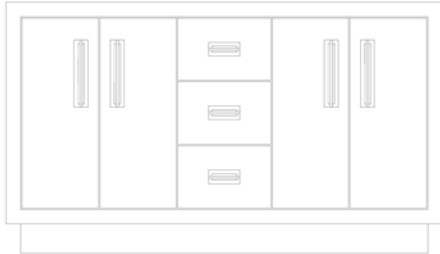

AVALON COLLECTION

AVALON DOUBLE BATH VANITY

60" Bath Vanity

AVD5-60

Vanity Configuration

4 Doors and 3 Drawers

W (in)	D (in)	H (in)
60"	21 1/2"	34 1/2"

Decorative Hardware

8-13/16" center to center hole pattern

3-3/4" center to center hole pattern

Optional Counterops (countertop and faucet sold separately)

- C-61-DRO-WS Silestone® Quartz Countertop - Double Rectangle Offset Sink (8" widespread)
- C-61-DRO-SH Silestone® Quartz Countertop - Double Rectangle Offset Sink (single hole)
- C-61-DRO-NH Silestone® Quartz Countertop - Double Rectangle Offset Sink (no hole)
- C-61B Bath Vanity Top Backsplash