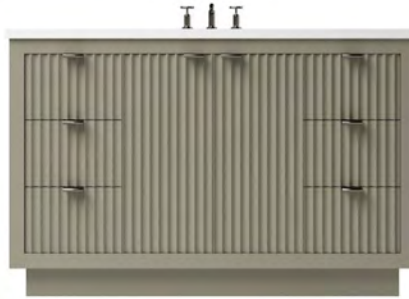

LCS 4
Available in 3 sizes