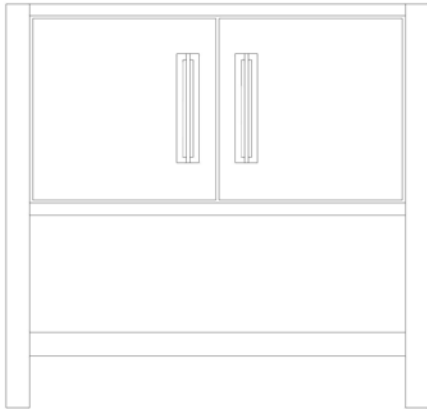

KIAWAH COLLECTION

KIAWAH SINGLE BATH VANITY

KWS1-36

36" Bath Vanity

Vanity Configuration

2 Doors

W (in)

36"

D (in)

21 1/2"

H (in)

34 1/2"

Decorative Hardware

8-13/16" center to center hole pattern

Optional Counterops (countertop and faucet sold separately)

- C-37-SRC-WS Silestone® Quartz Vanity Top - Single Rectangle Centered Sink (8" widespread)
- C-37-SRC-SH Silestone® Quartz Vanity Top - Single Rectangle Centered Sink (single hole)
- C-37-SRC-NH Silestone® Quartz Vanity Top - Single Rectangle Centered Sink (no hole)
- C-37B Bath Vanity Top Backsplash