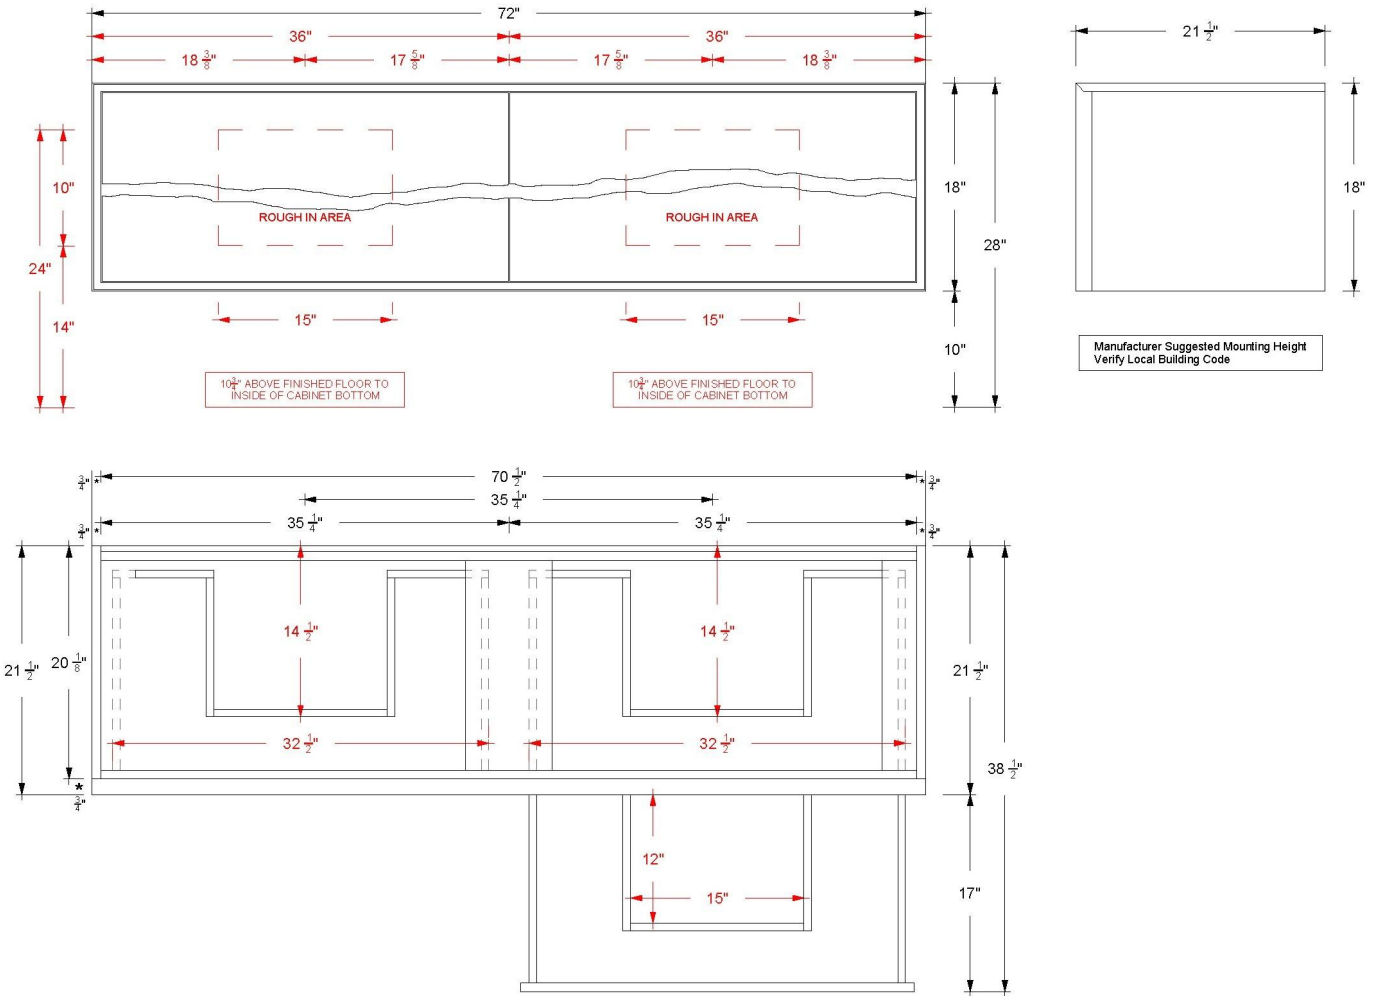

# 60" 4-Drawer Floating Double Bath Vanity

18" Height with Integrated Wood Top

Ventura

VTD6-60-F18-R

# 72" 4-Drawer Floating Double Bath Vanity

18" Height with Integrated Wood Top

Ventura

VTD6-72-F18-R