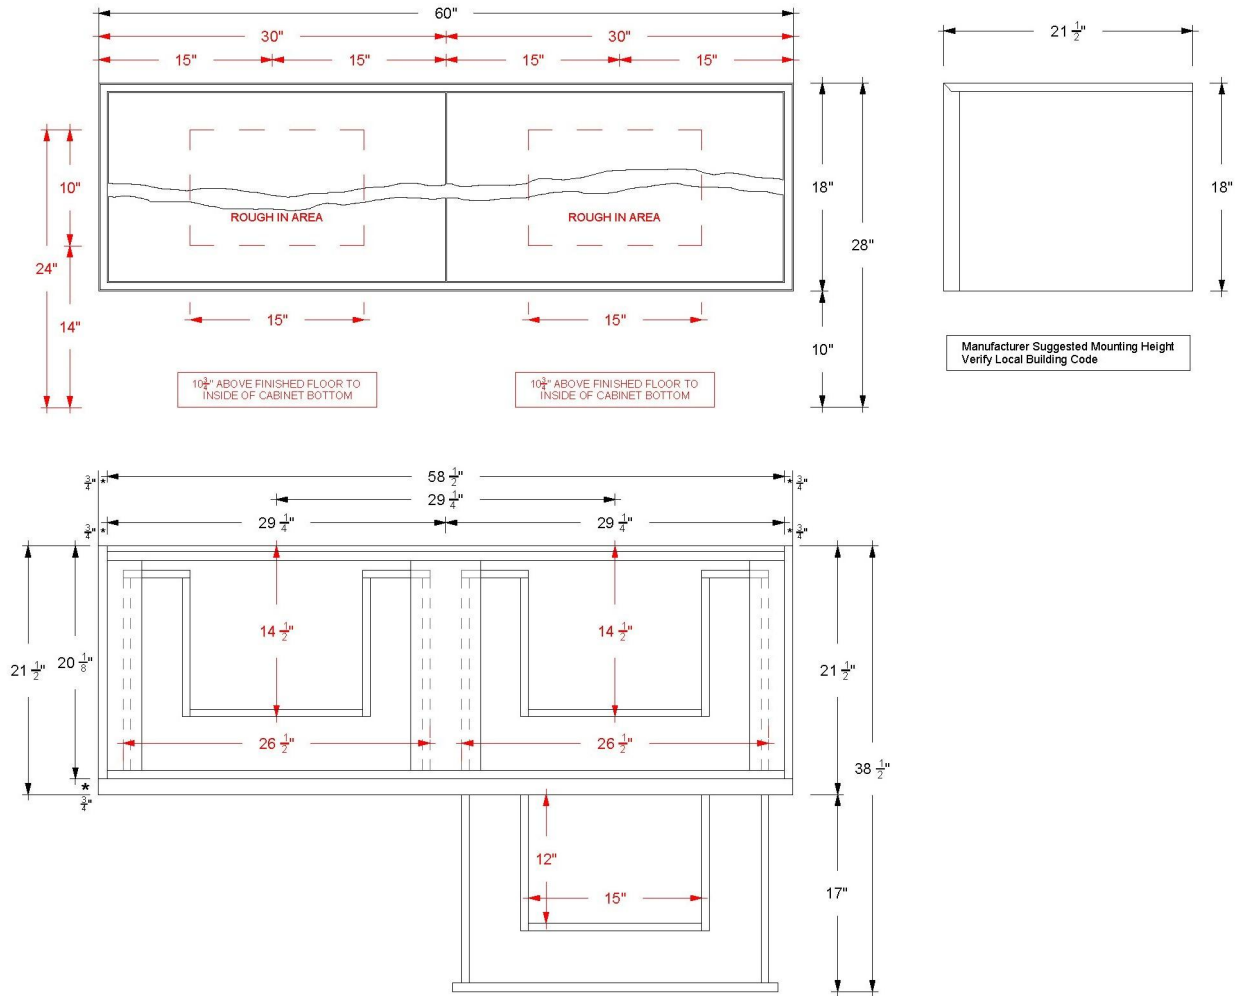

# 60" 4-Drawer Floating Double Bath Vanity

18" Height with Integrated Wood Top

Ventura

VTD6-60-F18-R