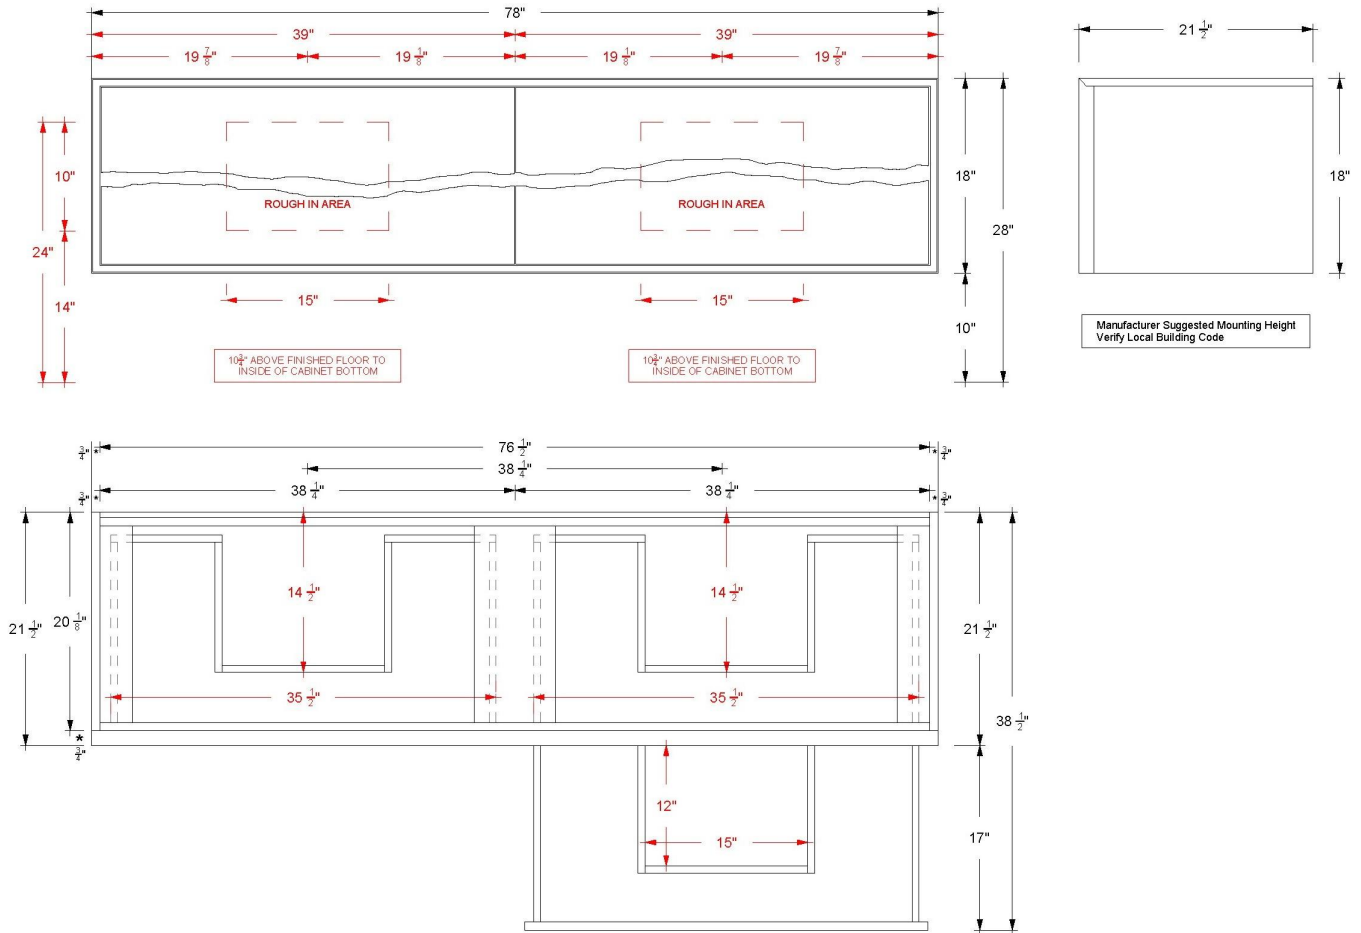

# 78" 4-Drawer Floating Double Bath Vanity

18" Height with Integrated Wood Top

Ventura

VTD6-78-F18-R