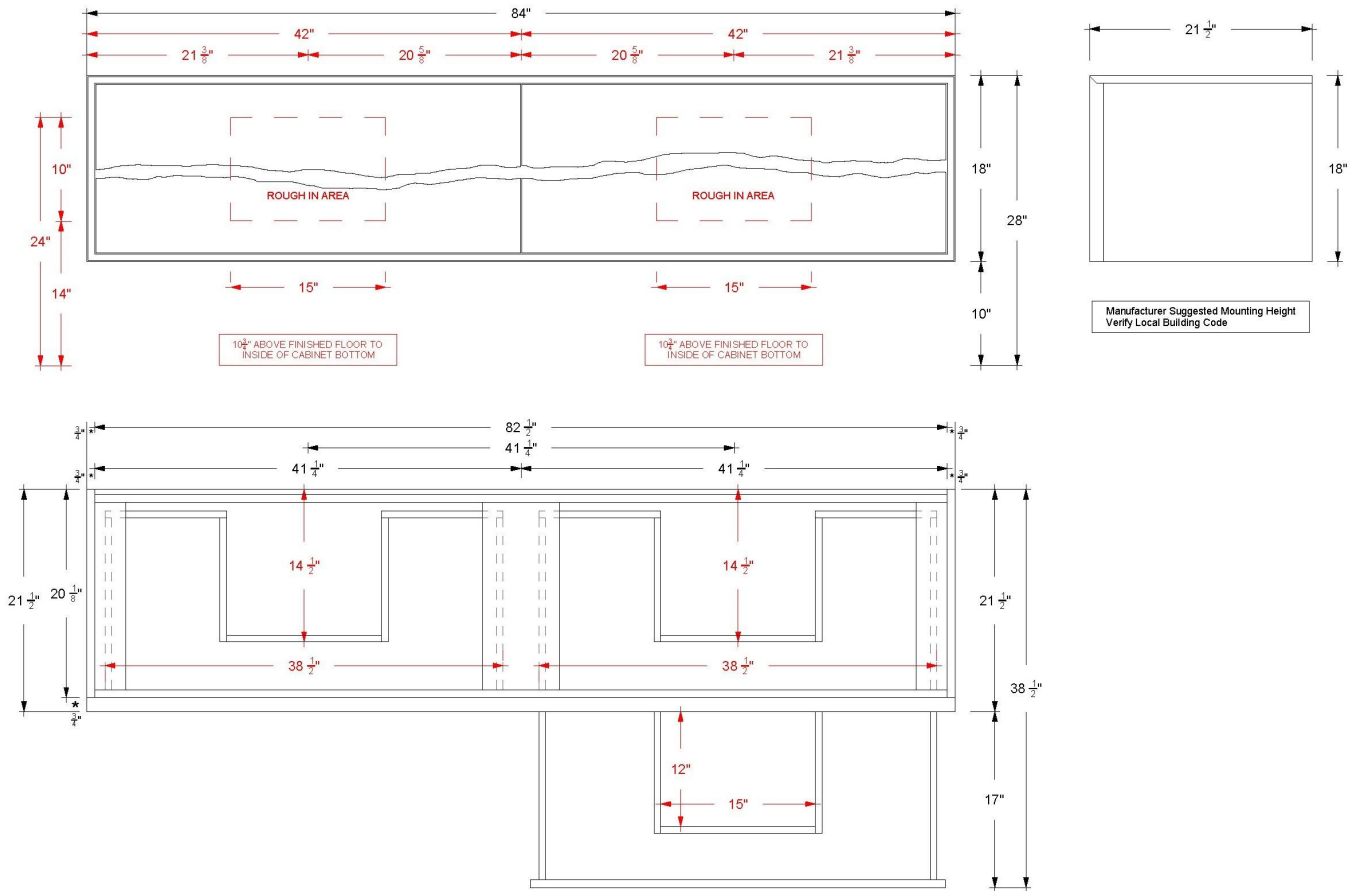

# 84" 4-Drawer Floating Double Bath Vanity

18" Height with Integrated Wood Top

Ventura

VTD6-84-F18-R