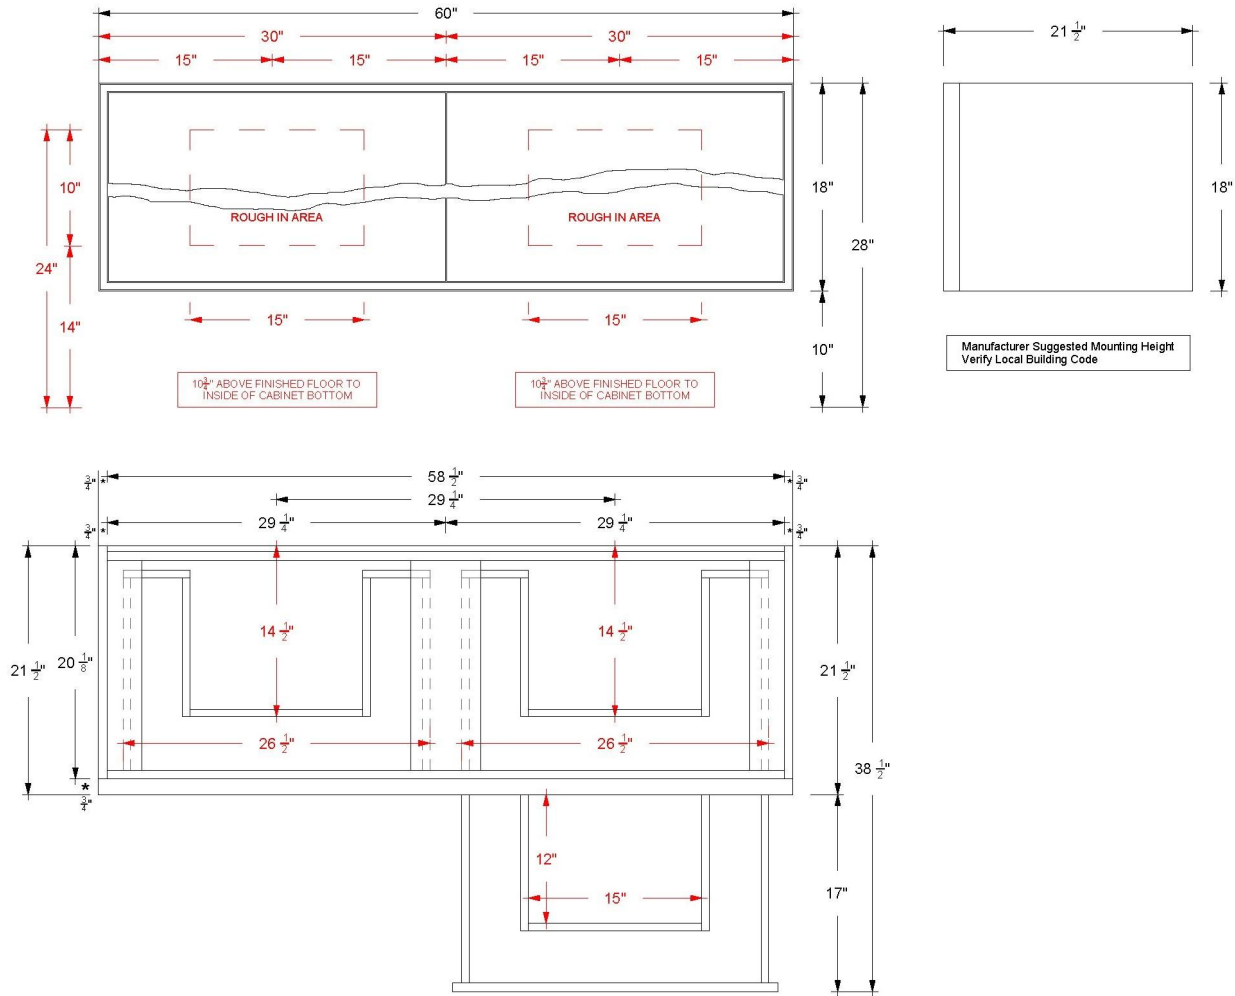

VANDERLOC

60" 4-Drawer Floating Double Bath Vanity

18" Height

Ventura

VTD6-60-F18

Technical Information

All product dimensions are nominal.

- Installation: Bath Vanity
- Number of drawers: 4

Notes

Install this product according to the installation instructions.

Vanderloc® reserves the right to make revisions without notice to product specifications. For the most current Specification Sheet, go to www.vanderloc.com