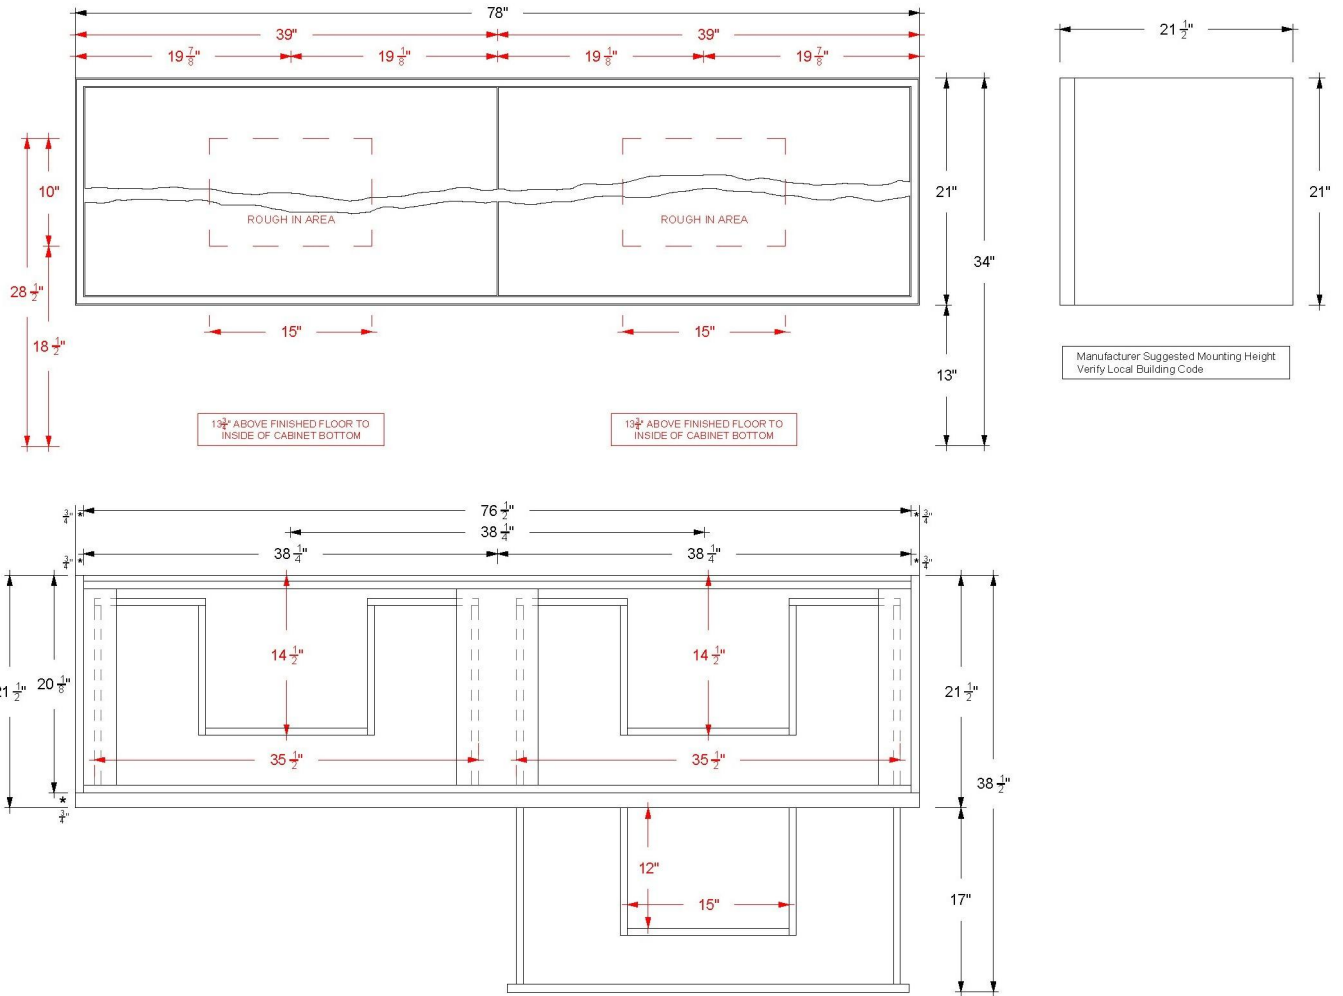

VANDERLOC

60" 4-Drawer Floating Double Bath Vanity

21" Height

Ventura

VTD6-60-F21

Features

- Inset construction with UV-coated plywood cabinet interior
- Live Edge Drawer detail
- 3/4" Angled Frame
- 4 u-shaped fully functional softclose drawers
- Conversion Varnish finish
- French cleat mounting design for assisting with installation
- No Decorative Hardware
- Top and faucet sold separately
- Plumbing rough in area cut-out detailed on page 2
- Made in the US

Color tiles intended for reference only.

Wood Finishes

No Hardware

VANDERLOC

60" 4-Drawer Floating Double Bath Vanity

21" Height

Ventura

VTD6-60-F21

VANDERLOC

72" 4-Drawer Floating Double Bath Vanity

21" Height

Ventura

VTD6-72-F21

Features

- Inset construction with UV-coated plywood cabinet interior
- Live Edge Drawer detail
- 3/4" Angled Frame
- 4 u-shaped fully functional softclose drawers
- Conversion Varnish finish
- French cleat mounting design for assisting with installation
- No Decorative Hardware
- Top and faucet sold separately
- Plumbing rough in area cut-out detailed on page 2
- Made in the US

Color tiles intended for reference only.

Wood Finishes

No Hardware

VANDERLOC

78" 4-Drawer Floating Double Bath Vanity

21" Height

Ventura

VTD6-78-F21