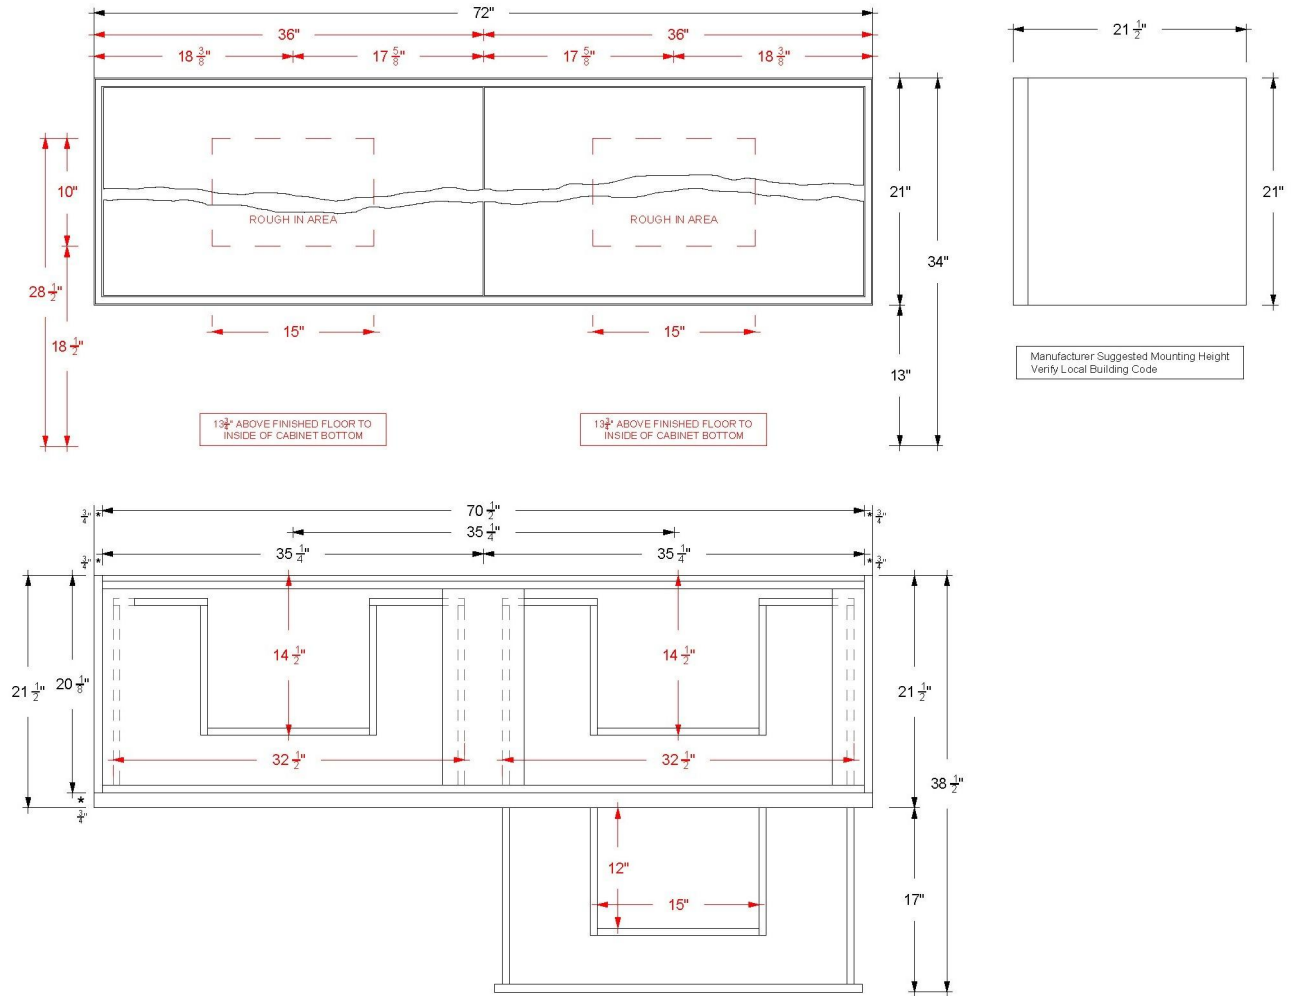

VANDERLOC

72" 4-Drawer Floating Double Bath Vanity

21" Height

Ventura

VTD6-72-F21

Technical Information

All product dimensions are nominal.

- Installation: Bath Vanity
- Number of drawers: 4

Notes

Install this product according to the installation instructions.

Vanderloc® reserves the right to make revisions without notice to product specifications. For the most current Specification Sheet, go to www.vanderloc.com