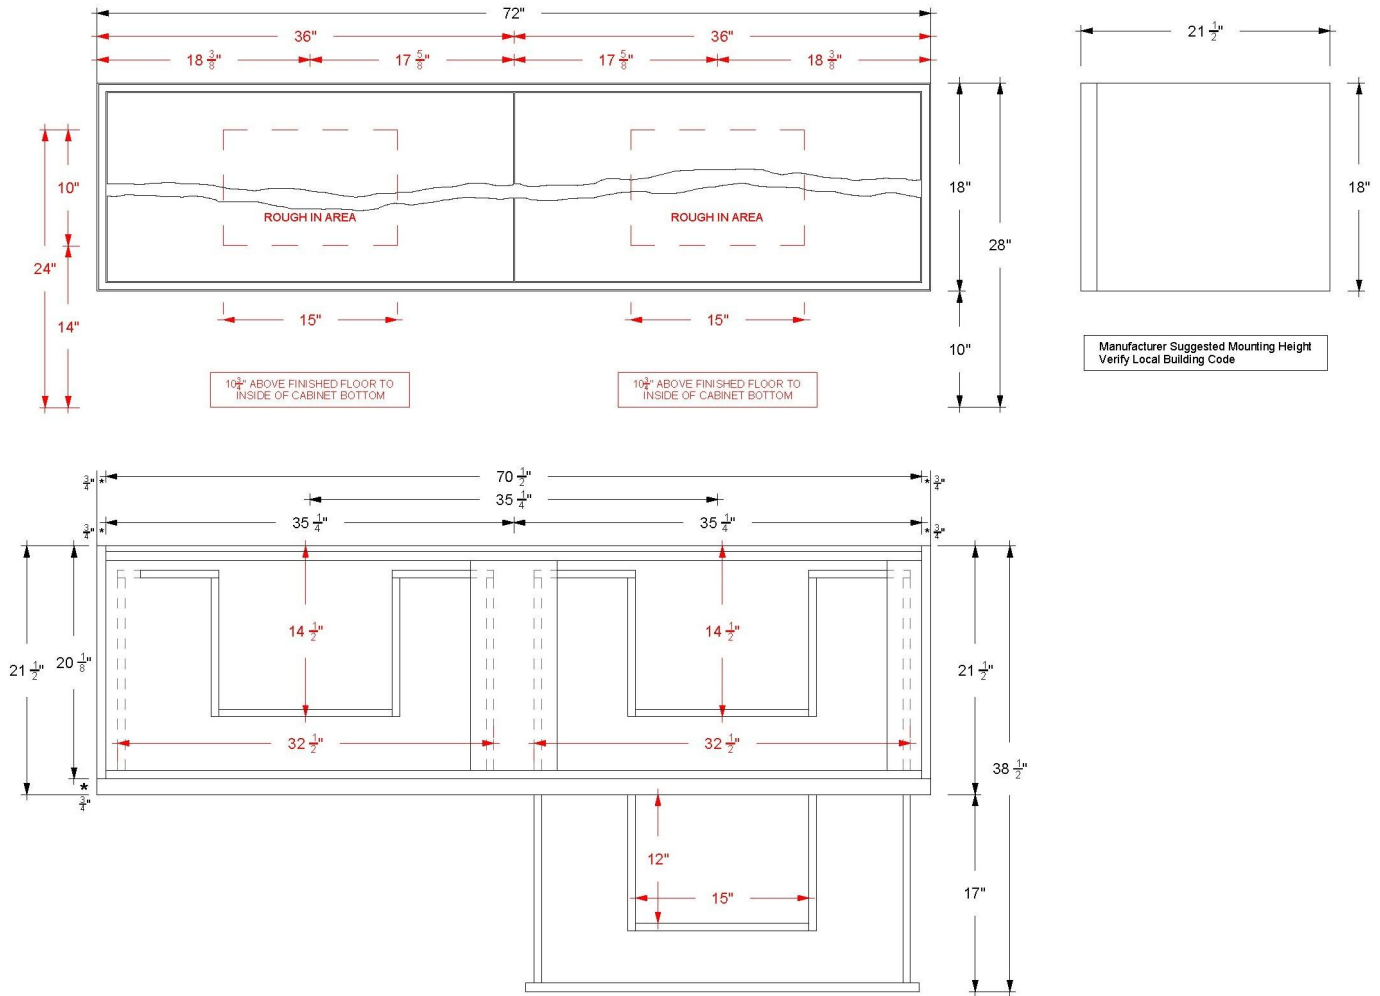

VANDERLOC

72" 4-Drawer Floating Double Bath Vanity

18" Height

Ventura

VTD6-72-F18

Technical Information

All product dimensions are nominal.

- Installation: Bath Vanity
- Number of drawers: 4

Notes

Install this product according to the installation instructions.

Vanderloc® reserves the right to make revisions without notice to product specifications. For the most current Specification Sheet, go to www.vanderloc.com