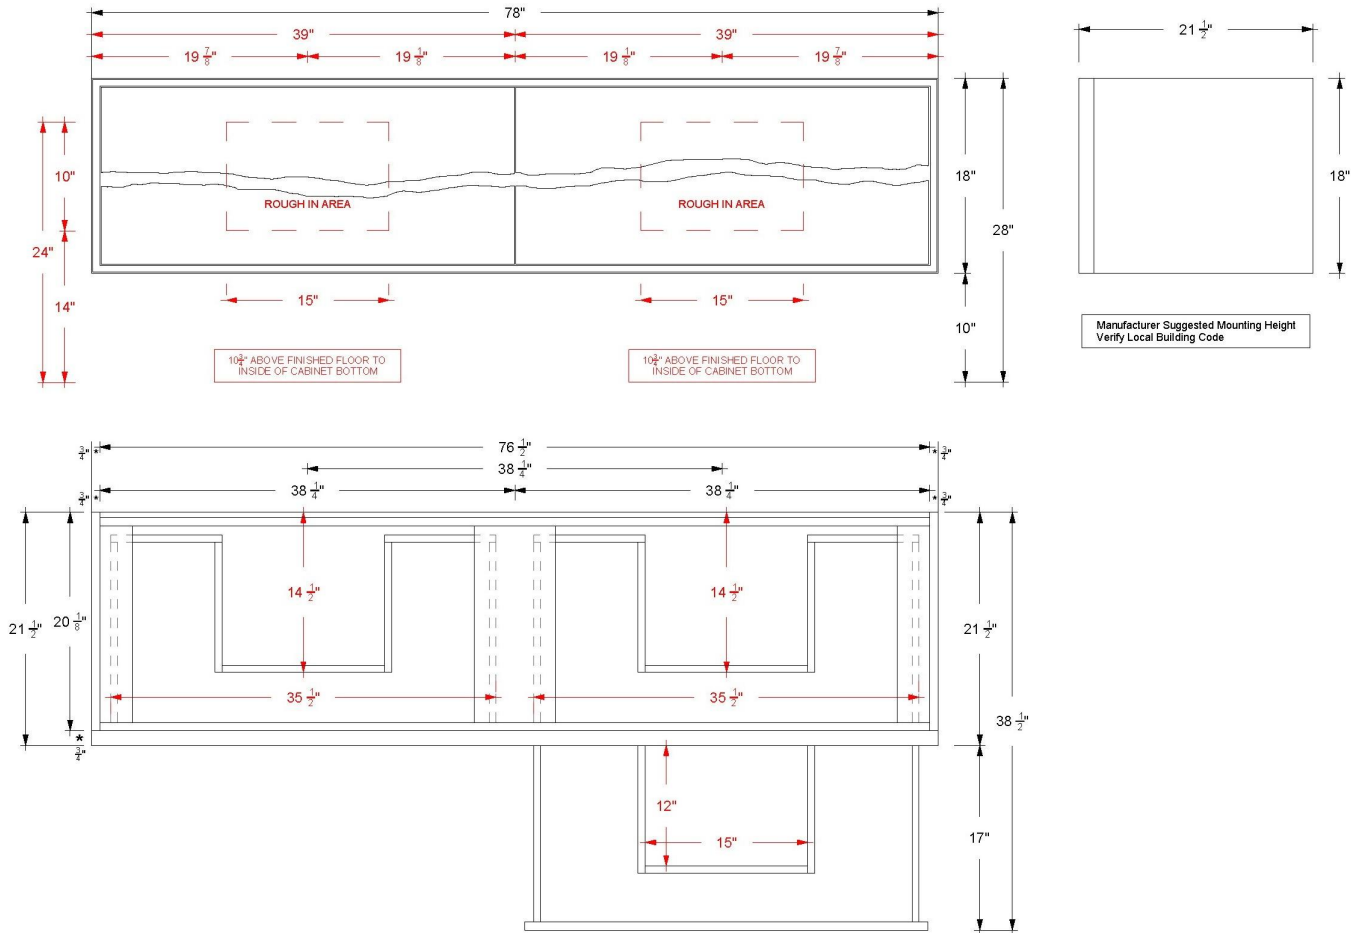

VANDERLOC

78" 4-Drawer Floating Double Bath Vanity

18" Height

Ventura

VTD6-78-F18

Technical Information

All product dimensions are nominal.

- Installation: Bath Vanity
- Number of drawers: 4

Notes

Install this product according to the installation instructions.

Vanderloc® reserves the right to make revisions without notice to product specifications. For the most current Specification Sheet, go to www.vanderloc.com