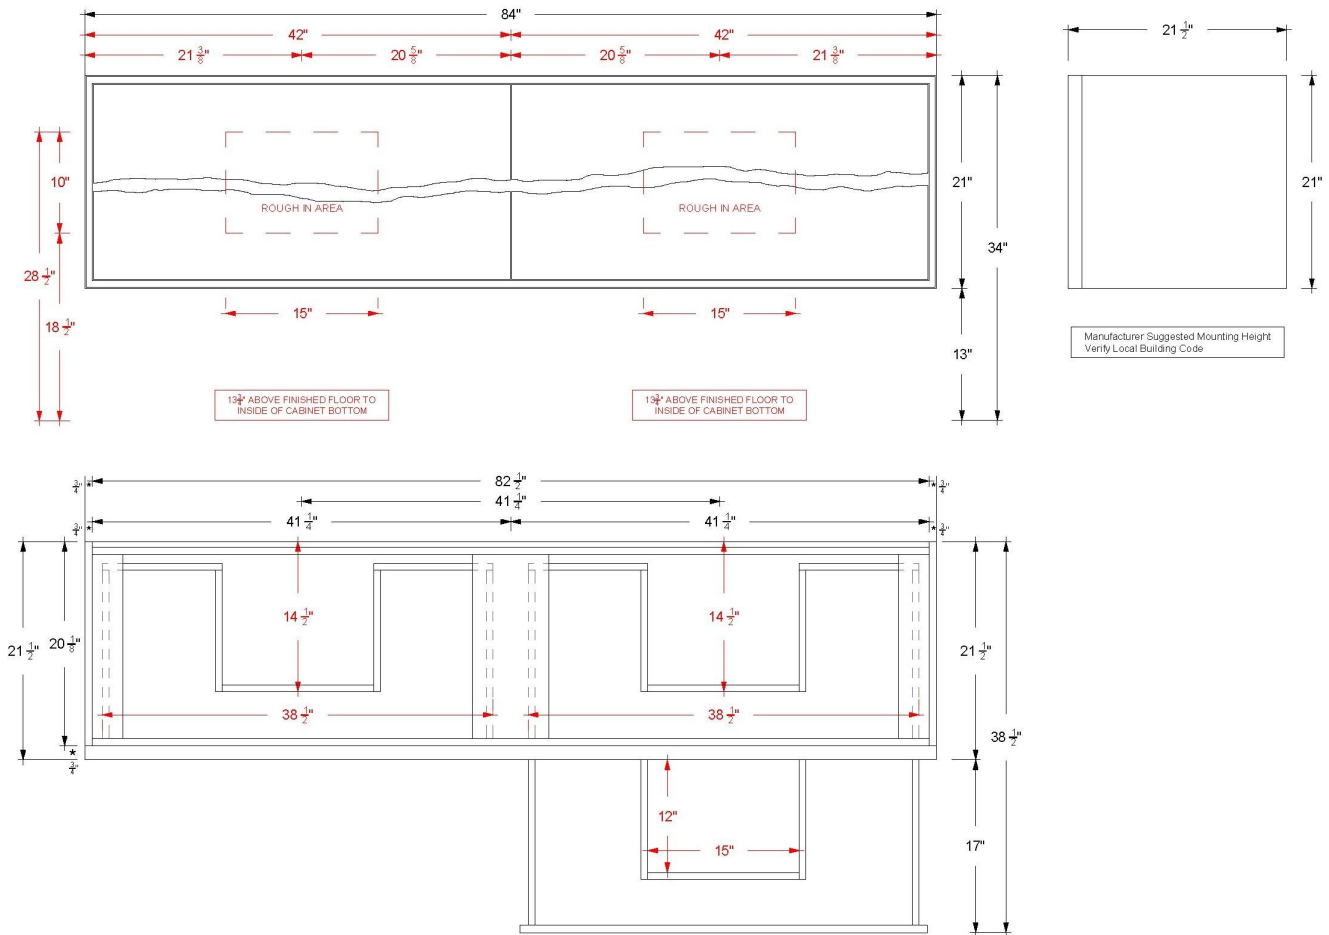

VANDERLOC

60" 4-Drawer Floating Double Bath Vanity

21" Height

Ventura

VTD6-60-F21

Features

- Inset construction with UV-coated plywood cabinet interior
- Live Edge Drawer detail
- 3/4" Angled Frame
- 4 u-shaped fully functional softclose drawers
- Conversion Varnish finish
- French cleat mounting design for assisting with installation
- No Decorative Hardware
- Top and faucet sold separately
- Plumbing rough in area cut-out detailed on page 2
- Made in the US

Color tiles intended for reference only.

Wood Finishes

No Hardware

VANDERLOC

60" 4-Drawer Floating Double Bath Vanity

21" Height

Ventura

VTD6-60-F21

VANDERLOC

72" 4-Drawer Floating Double Bath Vanity

21" Height

Ventura

VTD6-72-F21

Features

- Inset construction with UV-coated plywood cabinet interior
- Live Edge Drawer detail
- 3/4" Angled Frame
- 4 u-shaped fully functional softclose drawers
- Conversion Varnish finish
- French cleat mounting design for assisting with installation
- No Decorative Hardware
- Top and faucet sold separately
- Plumbing rough in area cut-out detailed on page 2
- Made in the US

Color tiles intended for reference only.

Wood Finishes

No Hardware

VANDERLOC

84" 4-Drawer Floating Double Bath Vanity

21" Height

Ventura

VTD6-84-F21