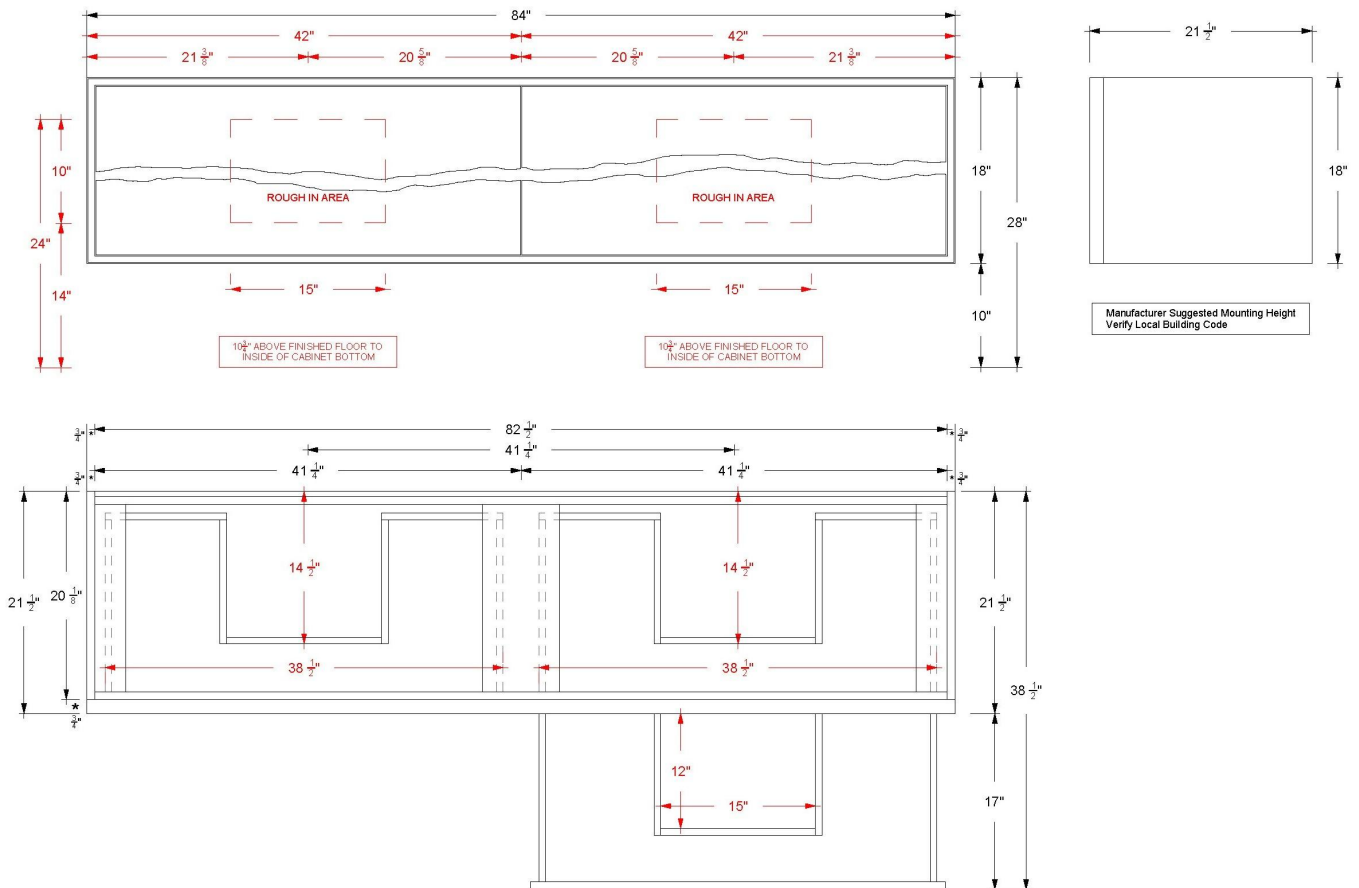

VANDERLOC

84" 4-Drawer Floating Double Bath Vanity

18" Height

Ventura

VTD6-84-F18

Technical Information

All product dimensions are nominal.

- Installation: Bath Vanity
- Number of drawers: 4

Notes

Install this product according to the installation instructions.

Vanderloc® reserves the right to make revisions without notice to product specifications. For the most current Specification Sheet, go to www.vanderloc.com