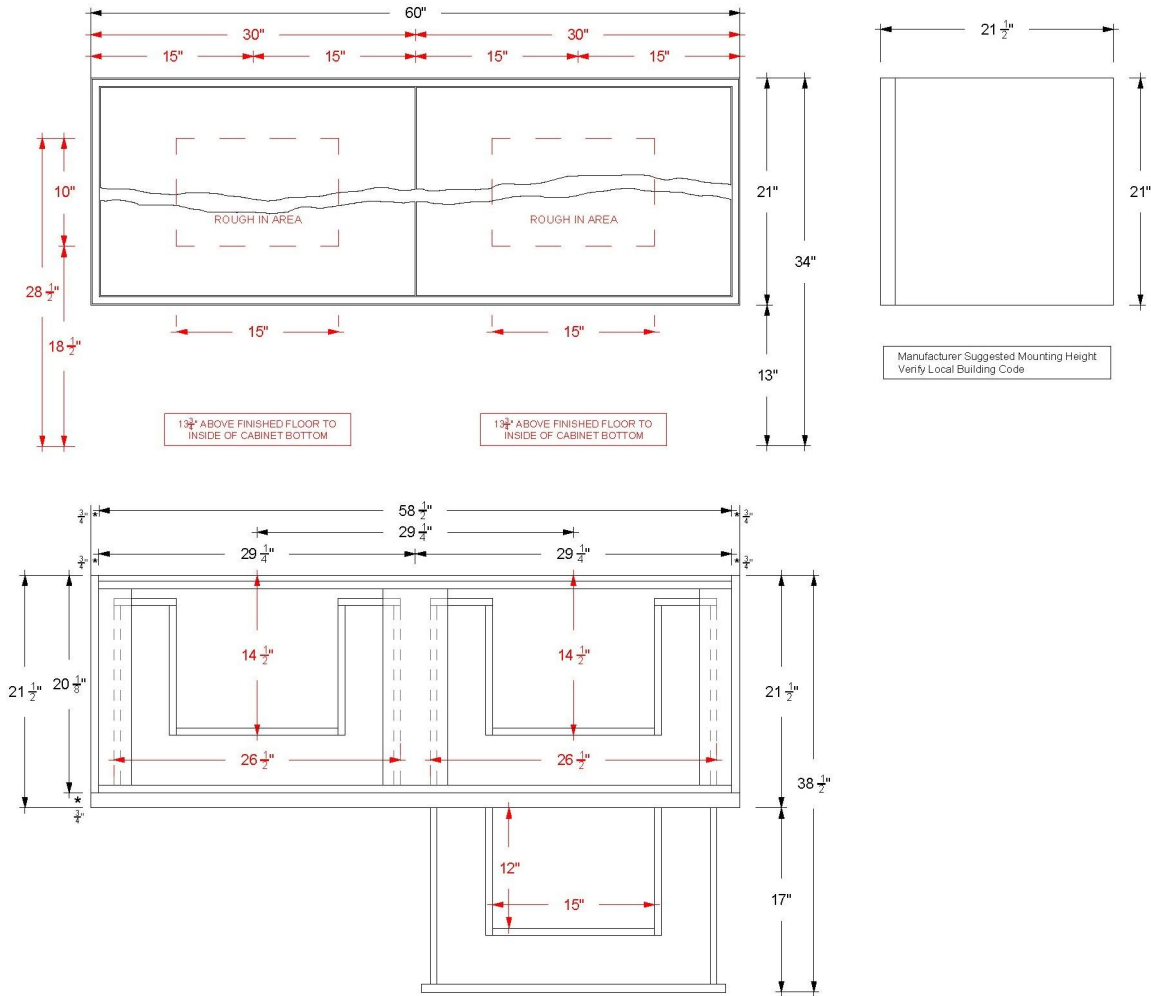

VANDERLOC

60" 4-Drawer Floating Double Bath Vanity

21" Height

Ventura

VTD6-60-F21

Features

- Inset construction with UV-coated plywood cabinet interior
- Live Edge Drawer detail
- 3/4" Angled Frame
- 4 u-shaped fully functional softclose drawers
- Conversion Varnish finish
- French cleat mounting design for assisting with installation
- No Decorative Hardware
- Top and faucet sold separately
- Plumbing rough in area cut-out detailed on page 2
- Made in the US

Color tiles intended for reference only.

Wood Finishes

No Hardware

VANDERLOC

60" 4-Drawer Floating Double Bath Vanity

21" Height

Ventura

VTD6-60-F21

VANDERLOC

72" 4-Drawer Floating Double Bath Vanity

21" Height

Ventura

VTD6-72-F21

Features

- Inset construction with UV-coated plywood cabinet interior
- Live Edge Drawer detail
- 3/4" Angled Frame
- 4 u-shaped fully functional softclose drawers
- Conversion Varnish finish
- French cleat mounting design for assisting with installation
- No Decorative Hardware
- Top and faucet sold separately
- Plumbing rough in area cut-out detailed on page 2
- Made in the US