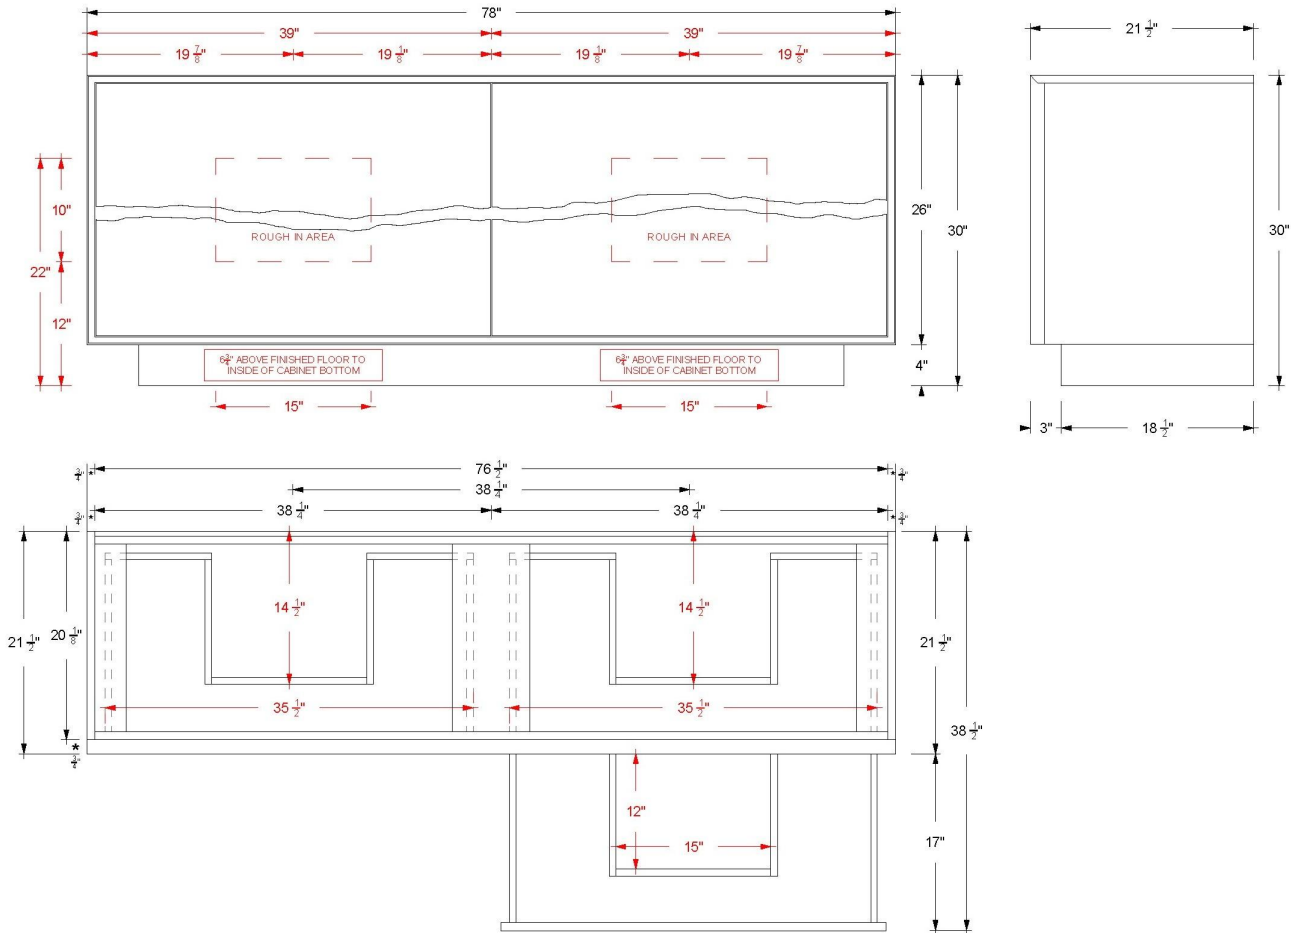

VANDERLOC

60" 4-Drawer Double Bath Vanity

Freestanding 30" Height with Integrated Wood Top

Ventura

VTD6-60-S30-R

Features

- Inset construction with UV-coated plywood cabinet interior
- Live Edge Drawer detail
- 3/4" Angled Frame
- 4 u-shaped fully functional softclose drawers
- Conversion Varnish finish
- 4" Tall base
- No Decorative Hardware
- Integrated Wood Top (No boring operations available)
- Sink and faucet sold separately
- Plumbing rough in area cut-out detailed on page 2
- Made in the US

VANDERLOC

60" 4-Drawer Double Bath Vanity

Freestanding 30" Height with Integrated Wood Top

Ventura
VTD6-60-S30-R

Technical Information

All product dimensions are nominal.

- Installation: Bath Vanity
- Number of drawers: 4

VANDERLOC

72" 4-Drawer Double Bath Vanity

Freestanding 30" Height with Integrated Wood Top

Ventura

VTD6-72-S30-R

Features

- Inset construction with UV-coated plywood cabinet interior
- Live Edge Drawer detail
- 3/4" Angled Frame
- 4 u-shaped fully functional softclose drawers
- Conversion Varnish finish
- 4" Tall base
- No Decorative Hardware
- Integrated Wood Top (No boring operations available)
- Sink and faucet sold separately
- Plumbing rough in area cut-out detailed on page 2
- Made in the US

VANDERLOC

78" 4-Drawer Double Bath Vanity

Freestanding 30" Height with Integrated Wood Top

Ventura
VTD6-78-S30-R

Technical Information

All product dimensions are nominal.

- Installation: Bath Vanity
- Number of drawers: 4