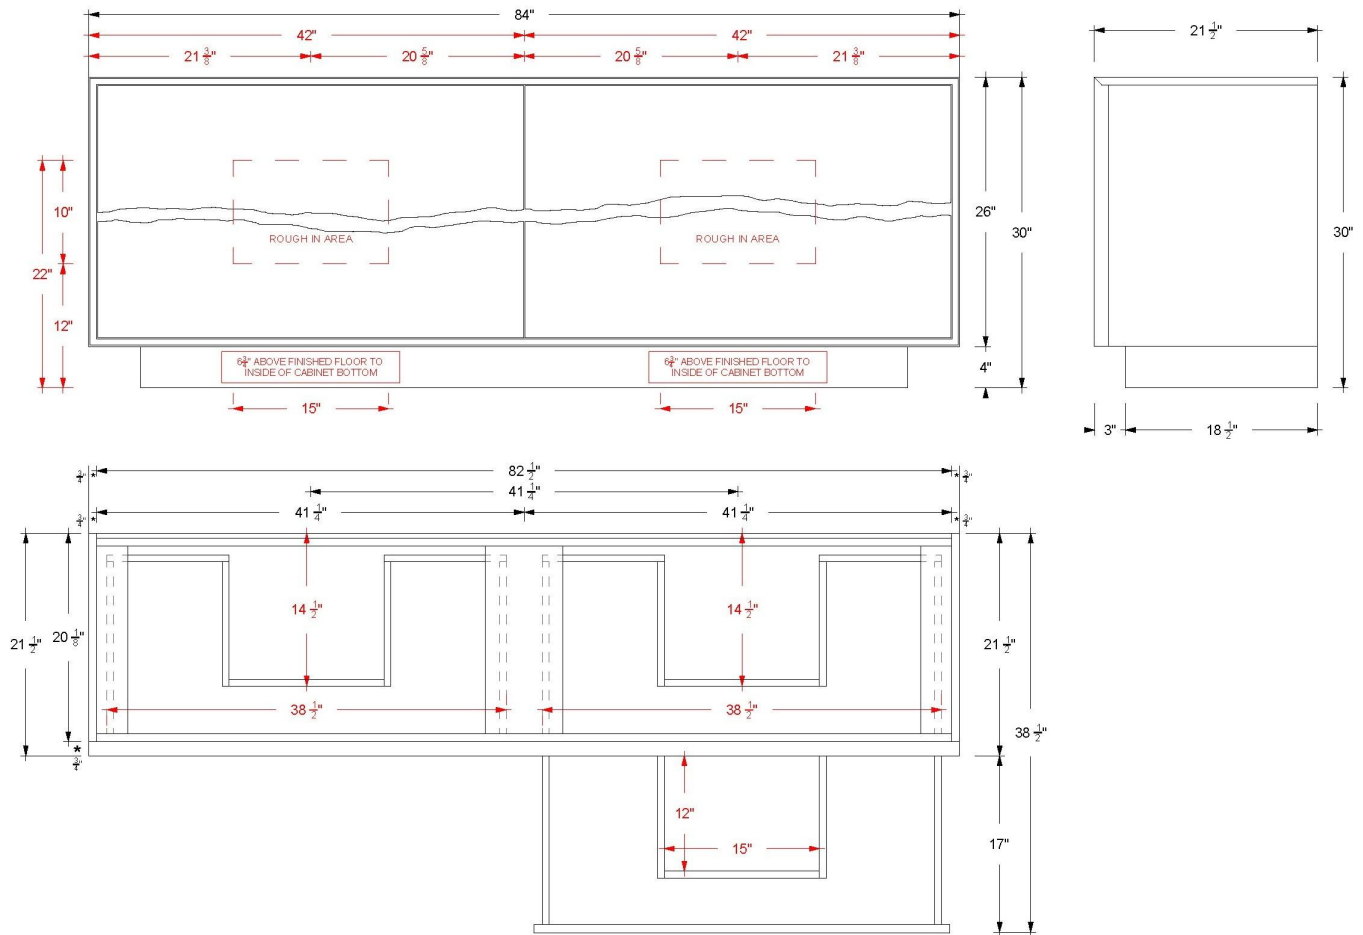

VANDERLOC

60" 4-Drawer Double Bath Vanity

Freestanding 30" Height with Integrated Wood Top

Ventura

VTD6-60-S30-R

Features

- Inset construction with UV-coated plywood cabinet interior
- Live Edge Drawer detail
- 3/4" Angled Frame
- 4 u-shaped fully functional softclose drawers
- Conversion Varnish finish
- 4" Tall base
- No Decorative Hardware
- Integrated Wood Top (No boring operations available)
- Sink and faucet sold separately
- Plumbing rough in area cut-out detailed on page 2
- Made in the US

VANDERLOC

60" 4-Drawer Double Bath Vanity

Freestanding 30" Height with Integrated Wood Top

Ventura
VTD6-60-S30-R

Technical Information

All product dimensions are nominal.

- Installation: Bath Vanity
- Number of drawers: 4

VANDERLOC

72" 4-Drawer Double Bath Vanity

Freestanding 30" Height with Integrated Wood Top

Ventura

VTD6-72-S30-R

Features

- Inset construction with UV-coated plywood cabinet interior
- Live Edge Drawer detail
- 3/4" Angled Frame
- 4 u-shaped fully functional softclose drawers
- Conversion Varnish finish
- 4" Tall base
- No Decorative Hardware
- Integrated Wood Top (No boring operations available)
- Sink and faucet sold separately
- Plumbing rough in area cut-out detailed on page 2
- Made in the US

VANDERLOC

84" 4-Drawer Double Bath Vanity

Freestanding 30" Height with Integrated Wood Top

Ventura
VTD6-84-S30-R

Technical Information

All product dimensions are nominal.

- Installation: Bath Vanity
- Number of drawers: 4