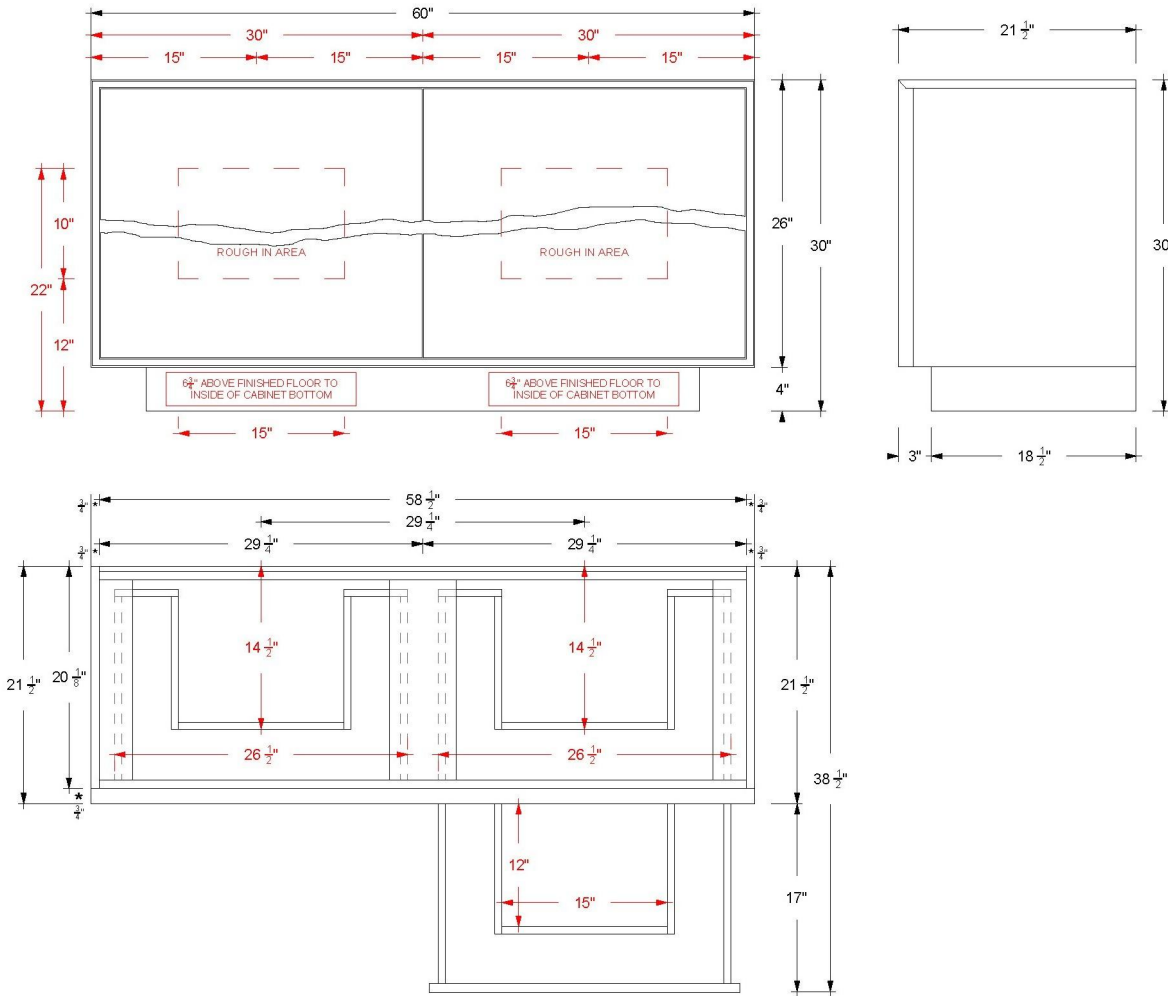

VANDERLOC

60" 4-Drawer Double Bath Vanity

Freestanding 30" Height with Integrated Wood Top

Ventura

VTD6-60-S30-R

Features

- Inset construction with UV-coated plywood cabinet interior
- Live Edge Drawer detail
- 3/4" Angled Frame
- 4 u-shaped fully functional softclose drawers
- Conversion Varnish finish
- 4" Tall base
- No Decorative Hardware
- Integrated Wood Top (No boring operations available)
- Sink and faucet sold separately
- Plumbing rough in area cut-out detailed on page 2
- Made in the US

VANDERLOC

60" 4-Drawer Double Bath Vanity

Freestanding 30" Height with Integrated Wood Top

Ventura
VTD6-60-S30-R

Technical Information

All product dimensions are nominal.

- Installation: Bath Vanity
- Number of drawers: 4

VANDERLOC

72" 4-Drawer Double Bath Vanity

Freestanding 30" Height with Integrated Wood Top

Ventura

VTD6-72-S30-R

Features

- Inset construction with UV-coated plywood cabinet interior
- Live Edge Drawer detail
- 3/4" Angled Frame
- 4 u-shaped fully functional softclose drawers
- Conversion Varnish finish
- 4" Tall base
- No Decorative Hardware
- Integrated Wood Top (No boring operations available)
- Sink and faucet sold separately
- Plumbing rough in area cut-out detailed on page 2
- Made in the US

VANDERLOC

72" 4-Drawer Double Bath Vanity

Freestanding 30" Height with Integrated Wood Top

Ventura

VTD6-72-S30-R

Technical Information

All product dimensions are nominal.

- Installation: Bath Vanity
- Number of drawers: 4