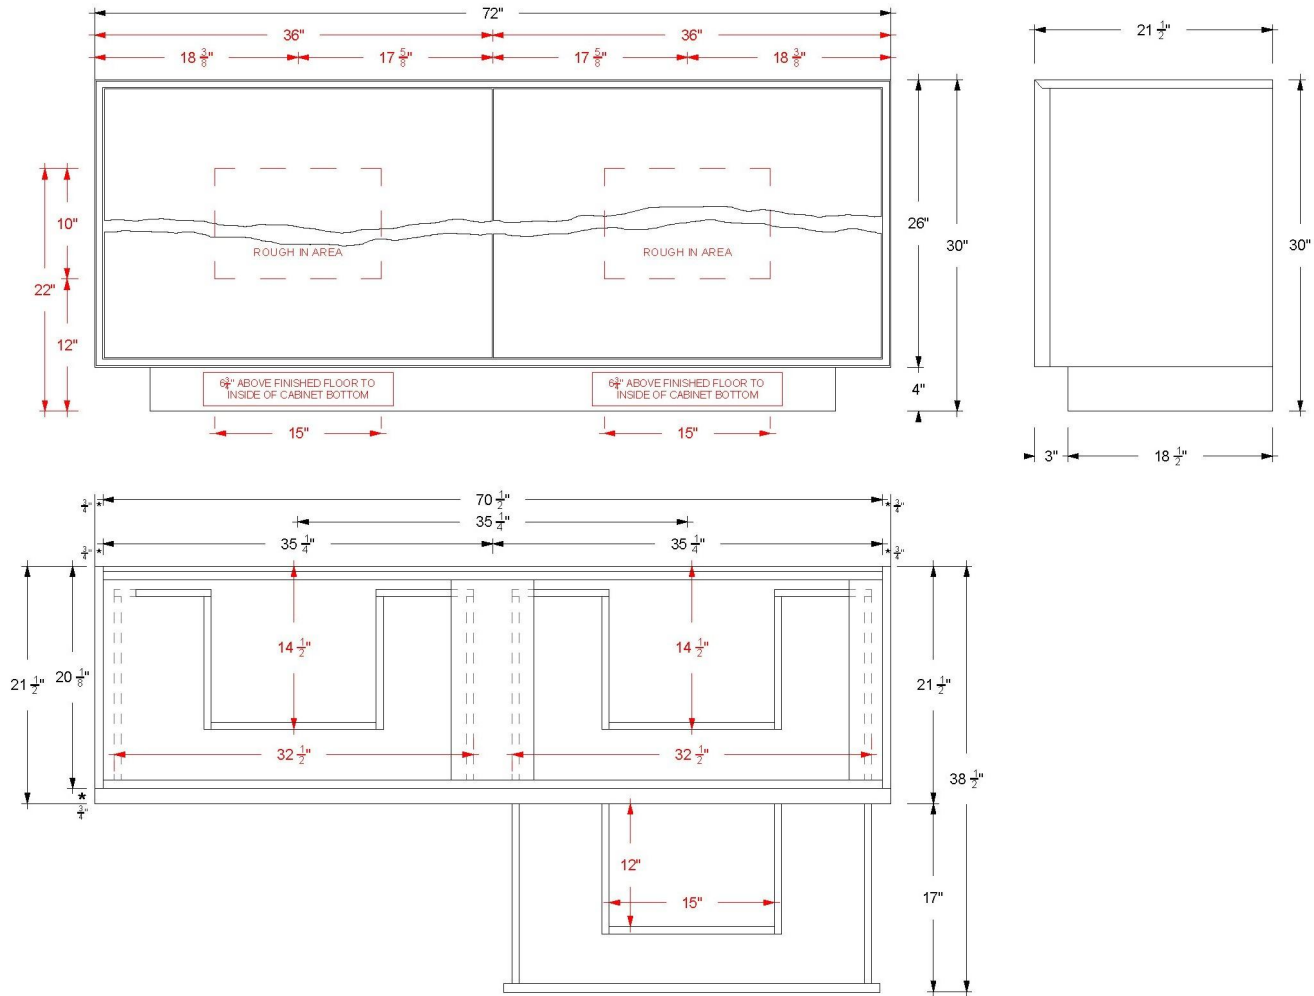

VANDERLOC

60" 4-Drawer Double Bath Vanity

Freestanding 30" Height with Integrated Wood Top

Ventura

VTD6-60-S30-R

Features

- Inset construction with UV-coated plywood cabinet interior
- Live Edge Drawer detail
- 3/4" Angled Frame
- 4 u-shaped fully functional softclose drawers
- Conversion Varnish finish
- 4" Tall base
- No Decorative Hardware
- Integrated Wood Top (No boring operations available)
- Sink and faucet sold separately
- Plumbing rough in area cut-out detailed on page 2
- Made in the US

VANDERLOC

60" 4-Drawer Double Bath Vanity

Freestanding 30" Height with Integrated Wood Top

Ventura
VTD6-60-S30-R

Technical Information

All product dimensions are nominal.

- Installation: Bath Vanity
- Number of drawers: 4

VANDERLOC

72" 4-Drawer Double Bath Vanity

Freestanding 30" Height with Integrated Wood Top

Ventura

VTD6-72-S30-R

Features

- Inset construction with UV-coated plywood cabinet interior
- Live Edge Drawer detail
- 3/4" Angled Frame
- 4 u-shaped fully functional softclose drawers
- Conversion Varnish finish
- 4" Tall base
- No Decorative Hardware
- Integrated Wood Top (No boring operations available)
- Sink and faucet sold separately
- Plumbing rough in area cut-out detailed on page 2
- Made in the US

VANDERLOC

72" 4-Drawer Double Bath Vanity

Freestanding 30" Height with Integrated Wood Top

Ventura

VTD6-72-S30-R

Technical Information

All product dimensions are nominal.

- Installation: Bath Vanity
- Number of drawers: 4