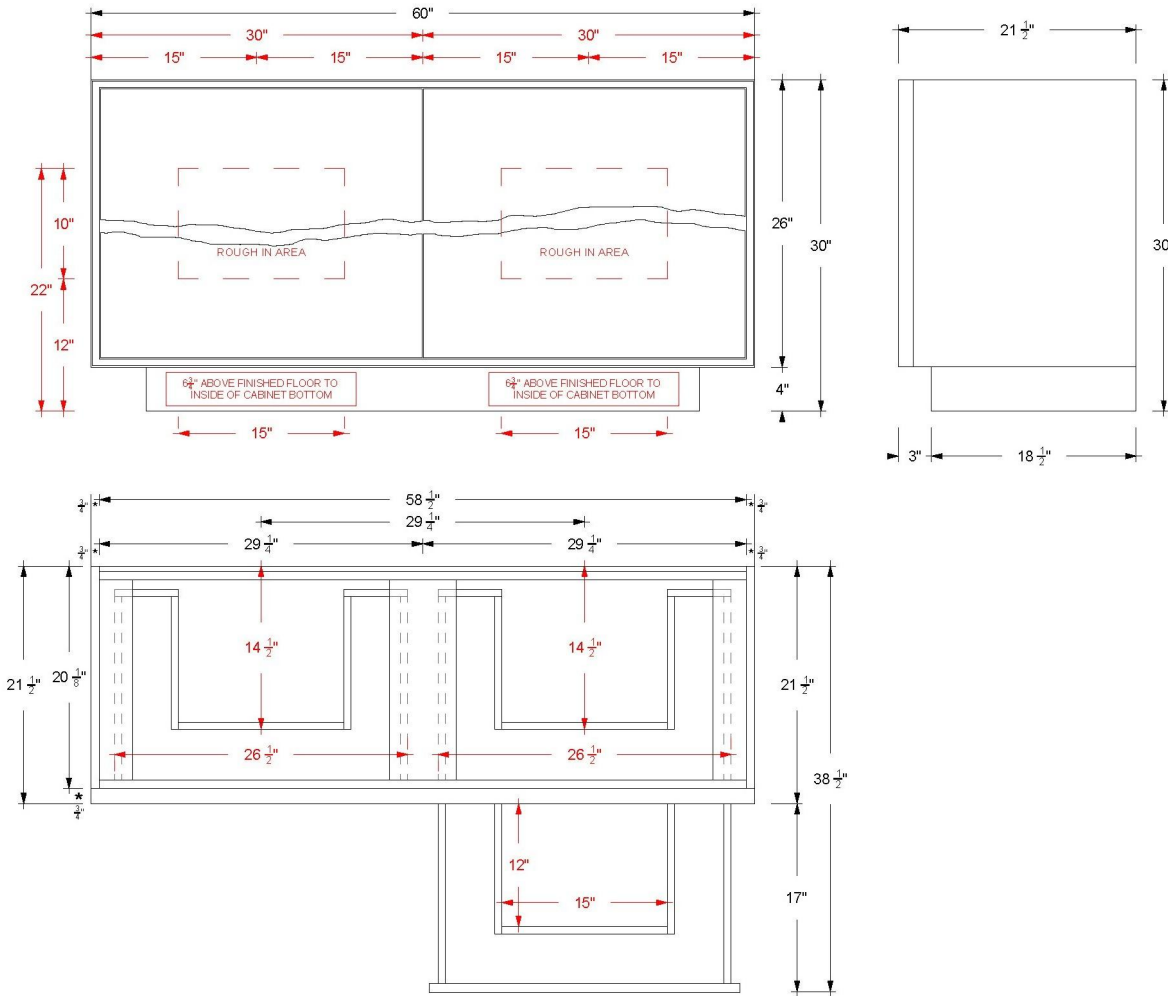

Color tiles intended for reference only.

Wood Finishes

No Hardware

VANDERLOC

60" 4-Drawer Double Bath Vanity

Free Standing 30" Height

Ventura

VTD6-60-S30