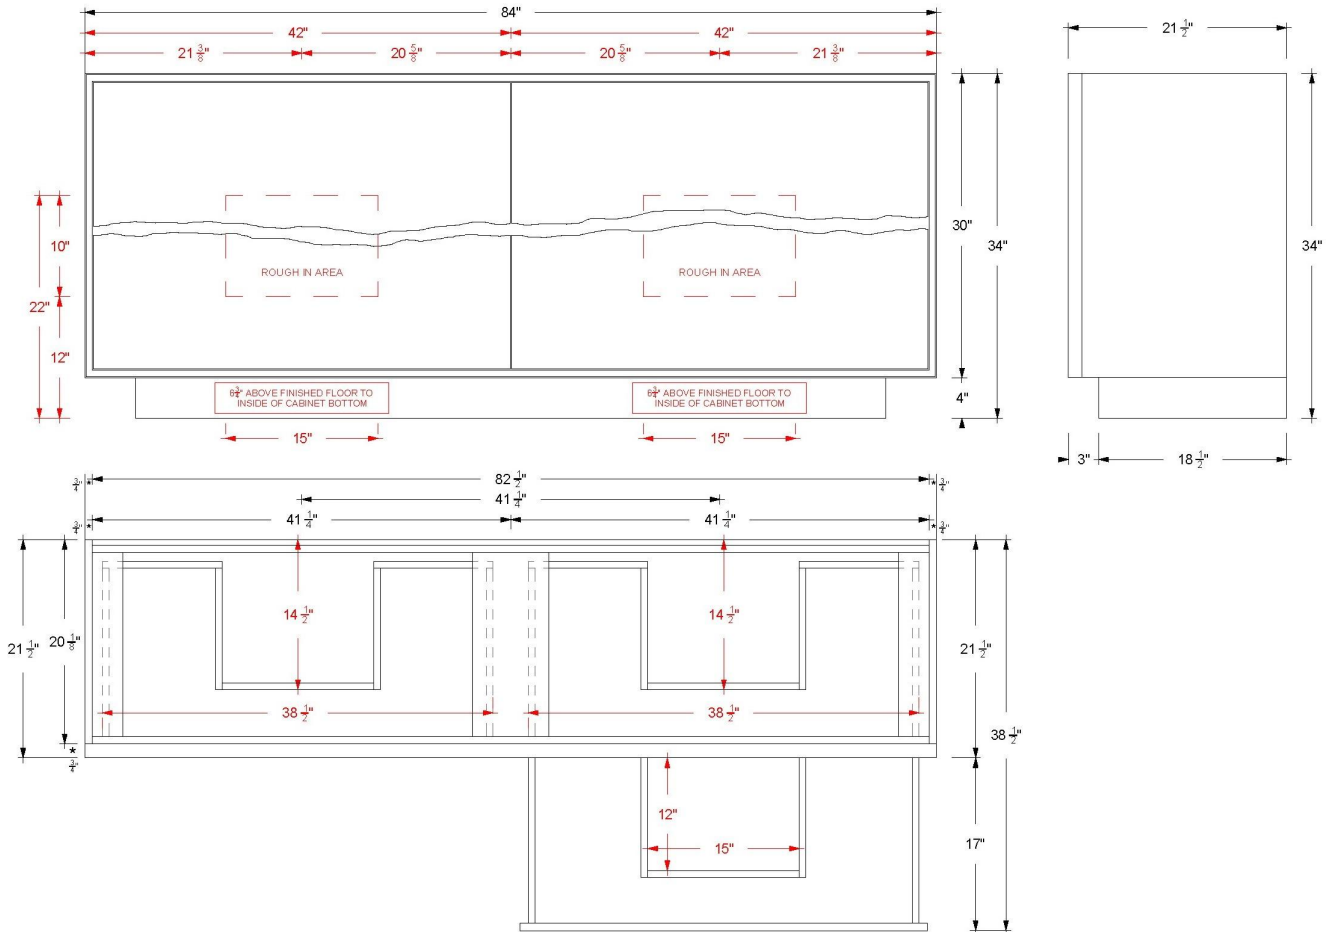

Technical Information

All product dimensions are nominal.

- Installation: Bath Vanity
- Number of drawers: 4

Notes

Install this product according to the installation instructions.