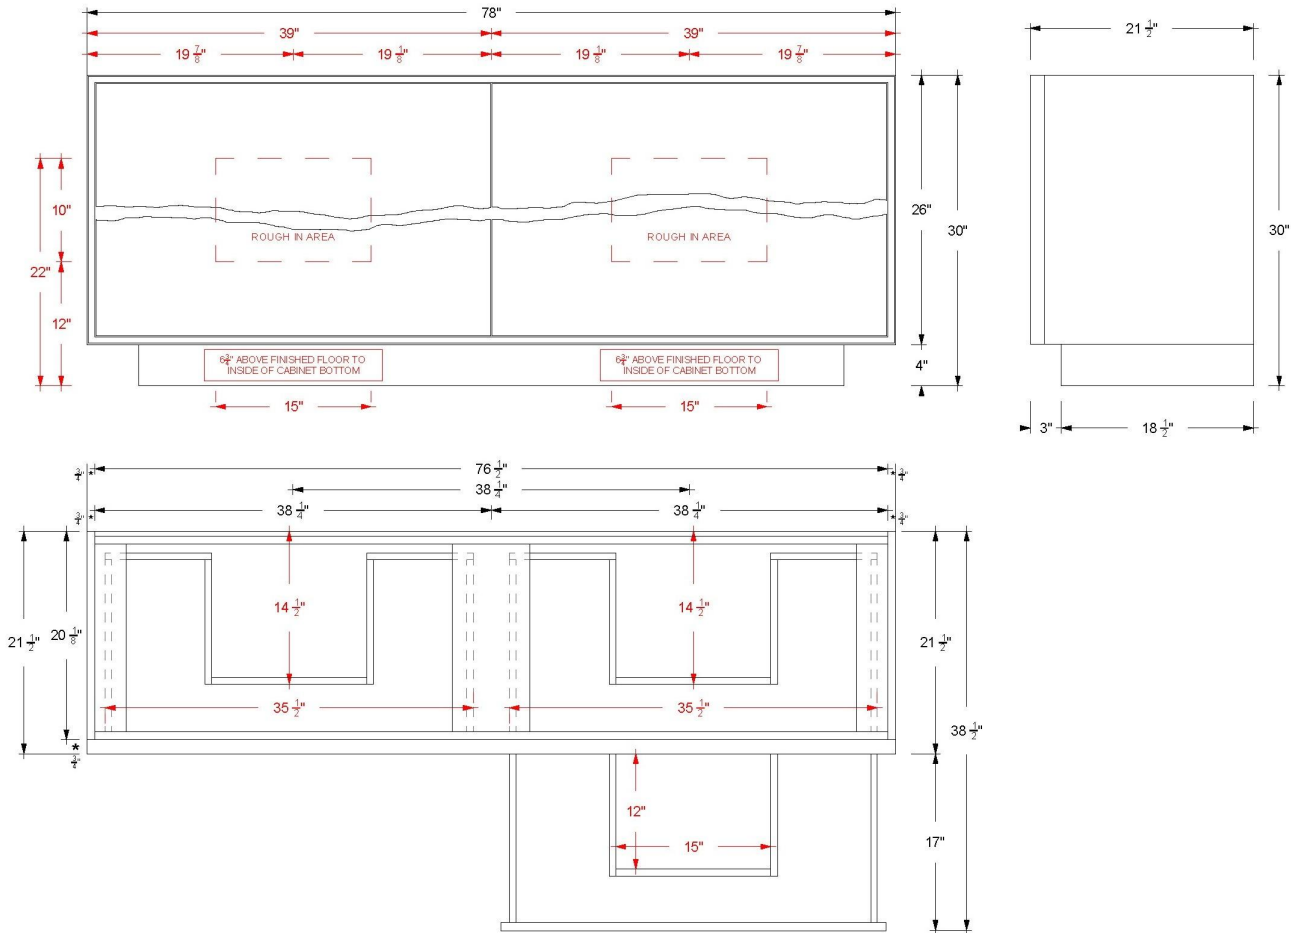

VANDERLOC

78" 4-Drawer Double Bath Vanity

Free Standing 30" Height

Ventura

VTD6-78-S30

Technical Information

All product dimensions are nominal.

- Installation: Bath Vanity
- Number of drawers: 4

Notes

Install this product according to the installation instructions.

Vanderloc® reserves the right to make revisions without notice to product specifications. For the most current Specification Sheet, go to www.vanderloc.com