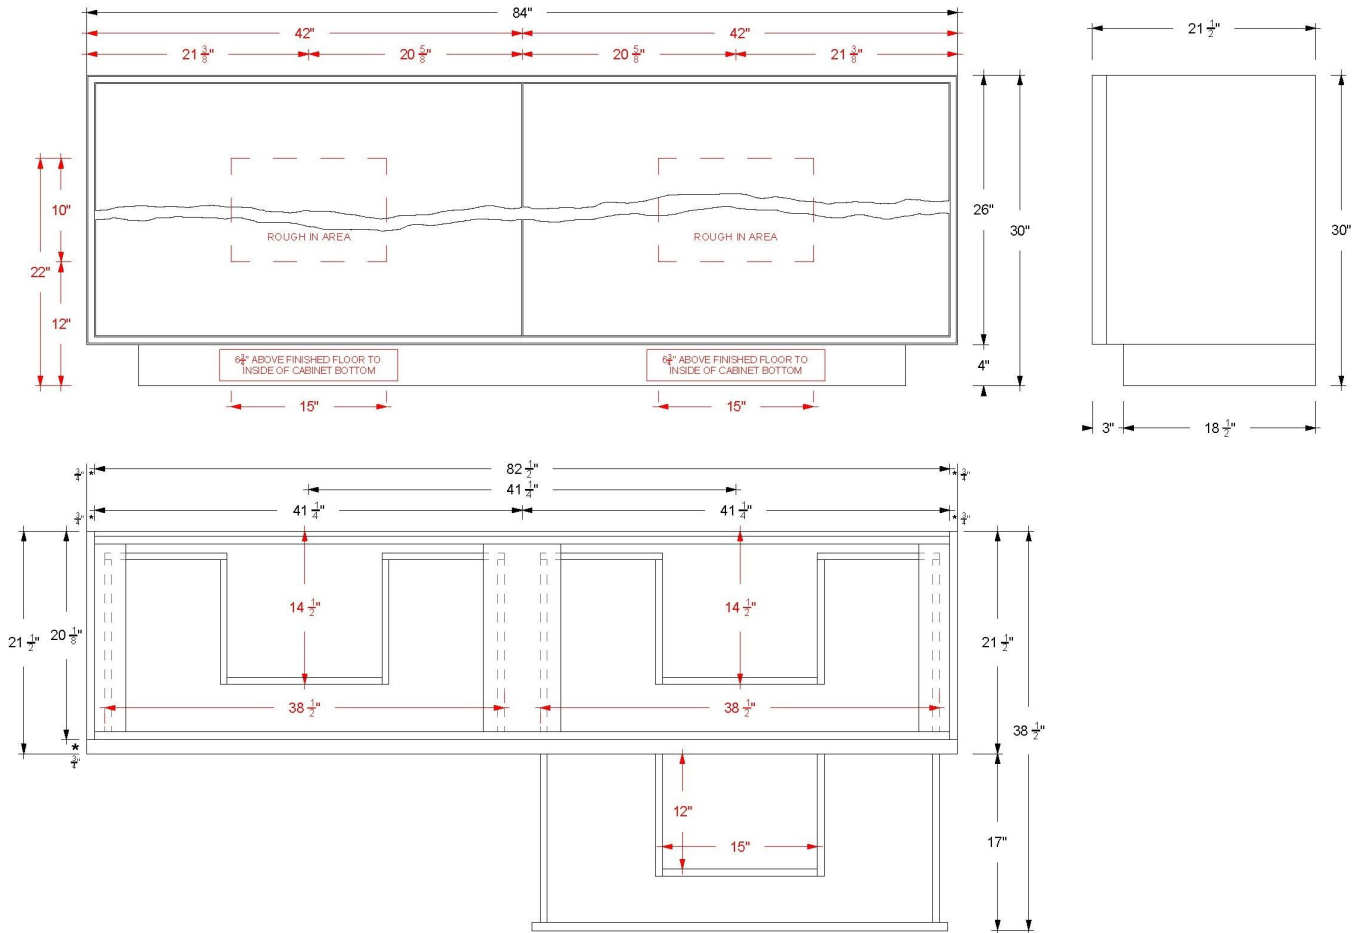

Color tiles intended for reference only.

Wood Finishes

No Hardware

VANDERLOC

84" 4-Drawer Double Bath Vanity

Free Standing 30" Height

Ventura

VTD6-84-S30