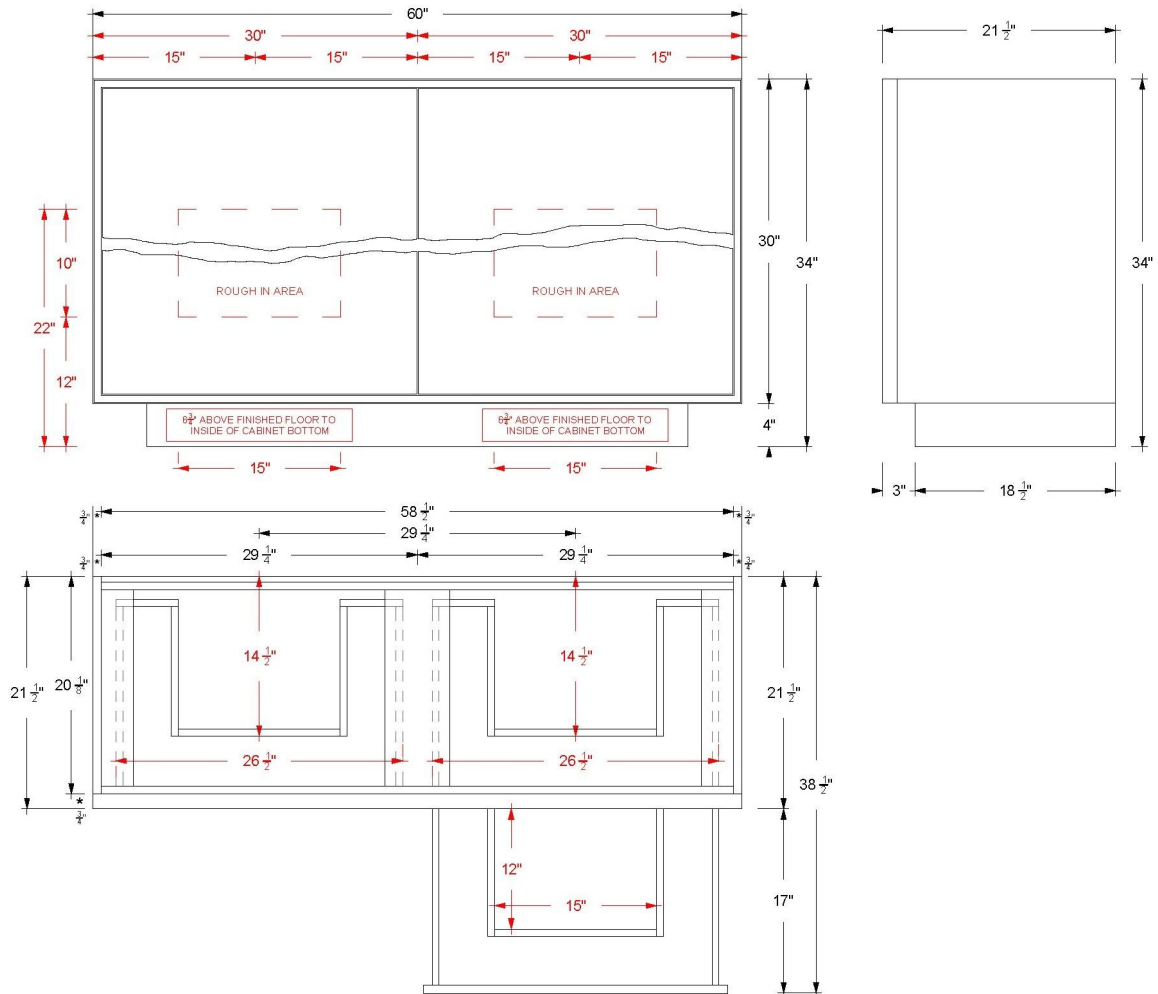

Technical Information

All product dimensions are nominal.

- Installation: Bath Vanity
- Number of drawers: 4

Notes

Install this product according to the installation instructions.

Vanderloc® reserves the right to make revisions without notice to product specifications. For the most current Specification Sheet, go to www.vanderloc.com