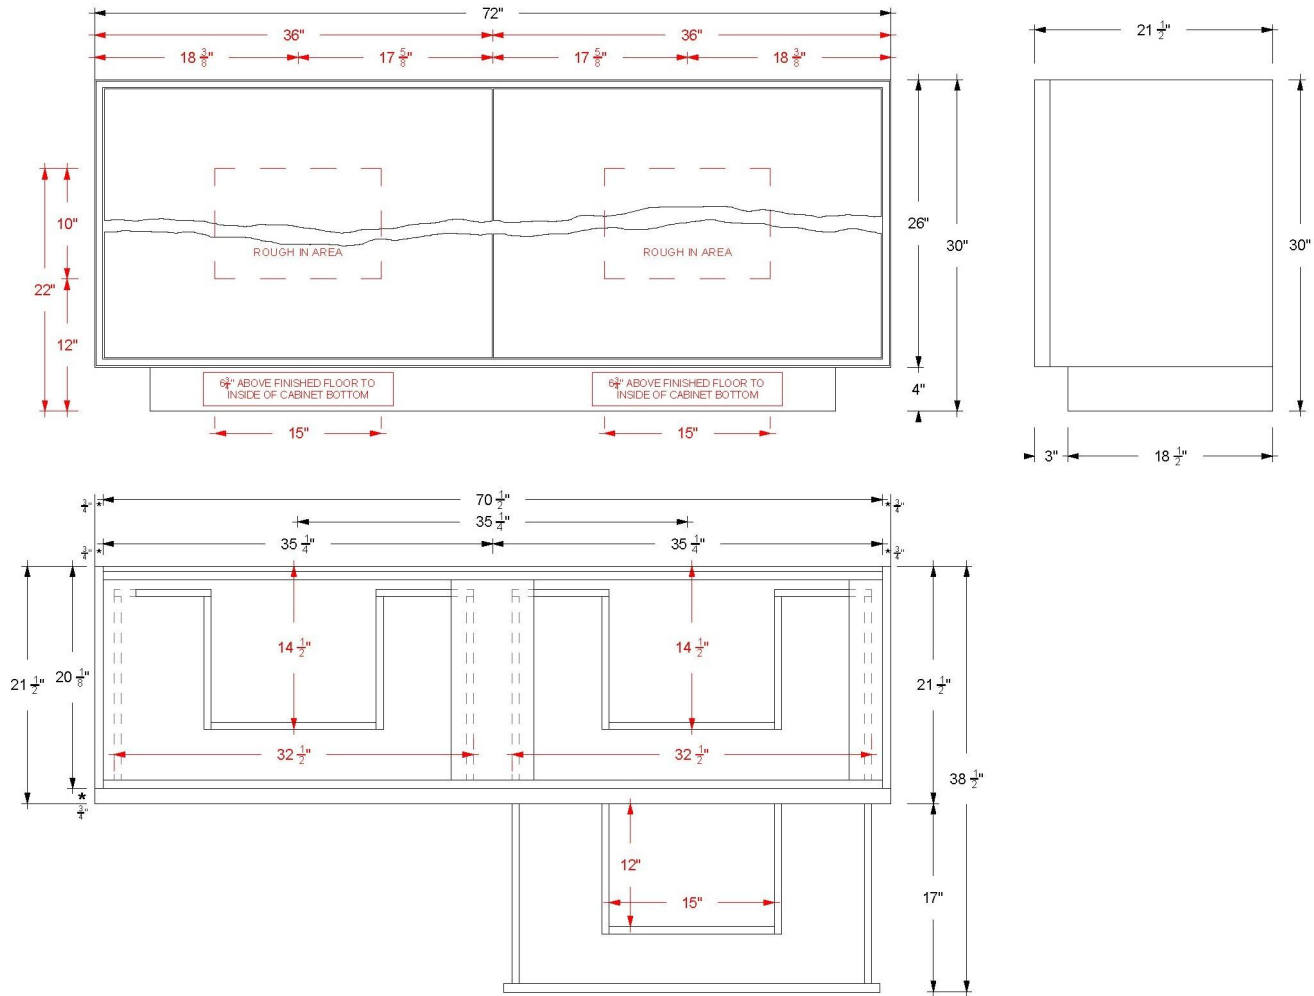

VANDERLOC

72" 4-Drawer Double Bath Vanity

Free Standing 30" Height

Ventura

VTD6-72-S30

Technical Information

All product dimensions are nominal.

- Installation: Bath Vanity
- Number of drawers: 4

Notes

Install this product according to the installation instructions.

Vanderloc® reserves the right to make revisions without notice to product specifications. For the most current Specification Sheet, go to www.vanderloc.com