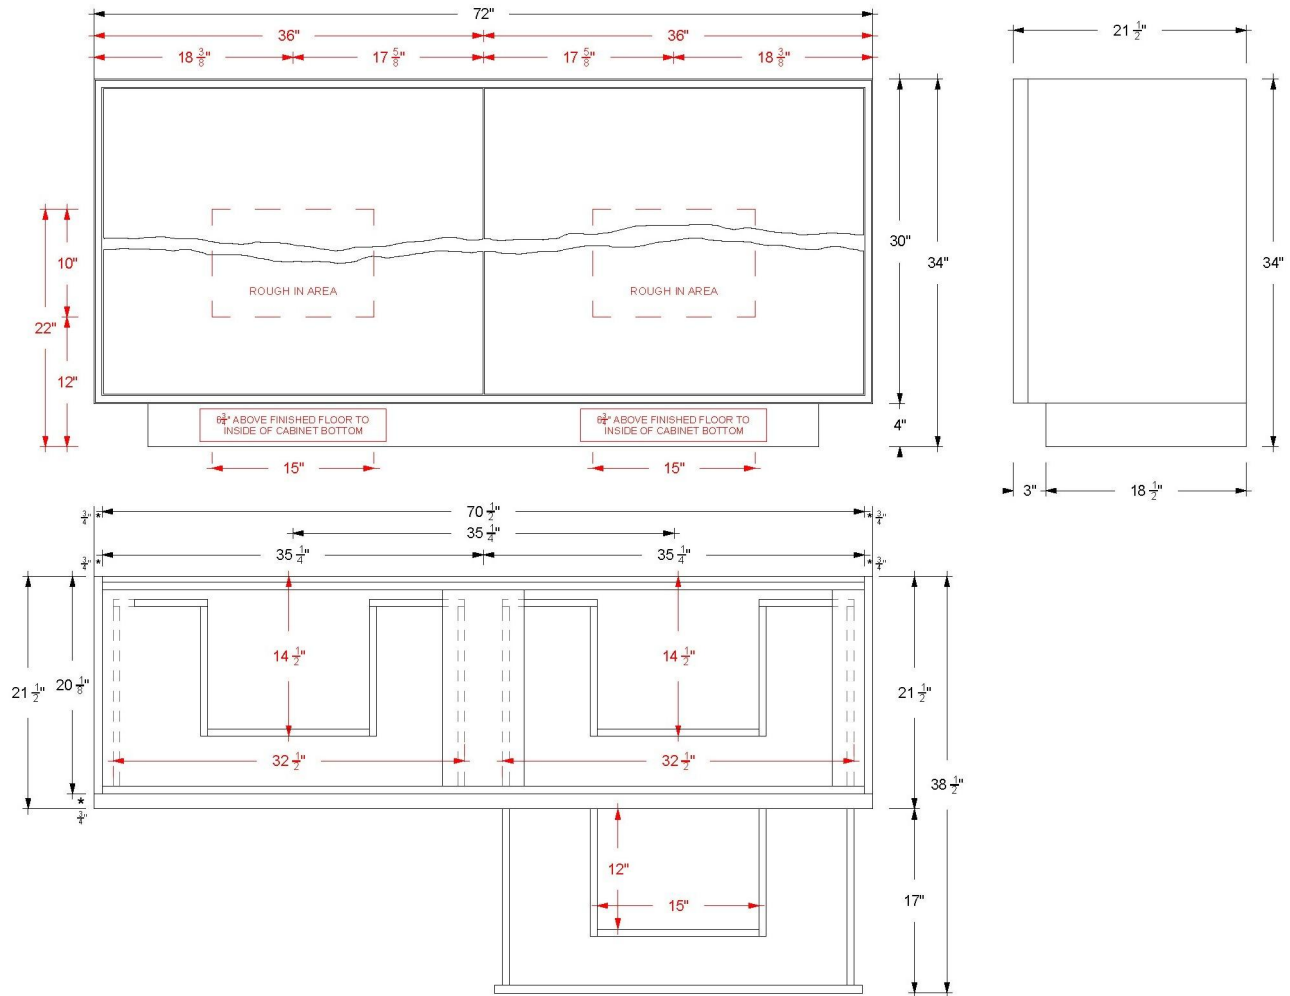

Technical Information

All product dimensions are nominal.

- Installation: Bath Vanity
- Number of drawers: 4

Notes

Install this product according to the installation instructions.