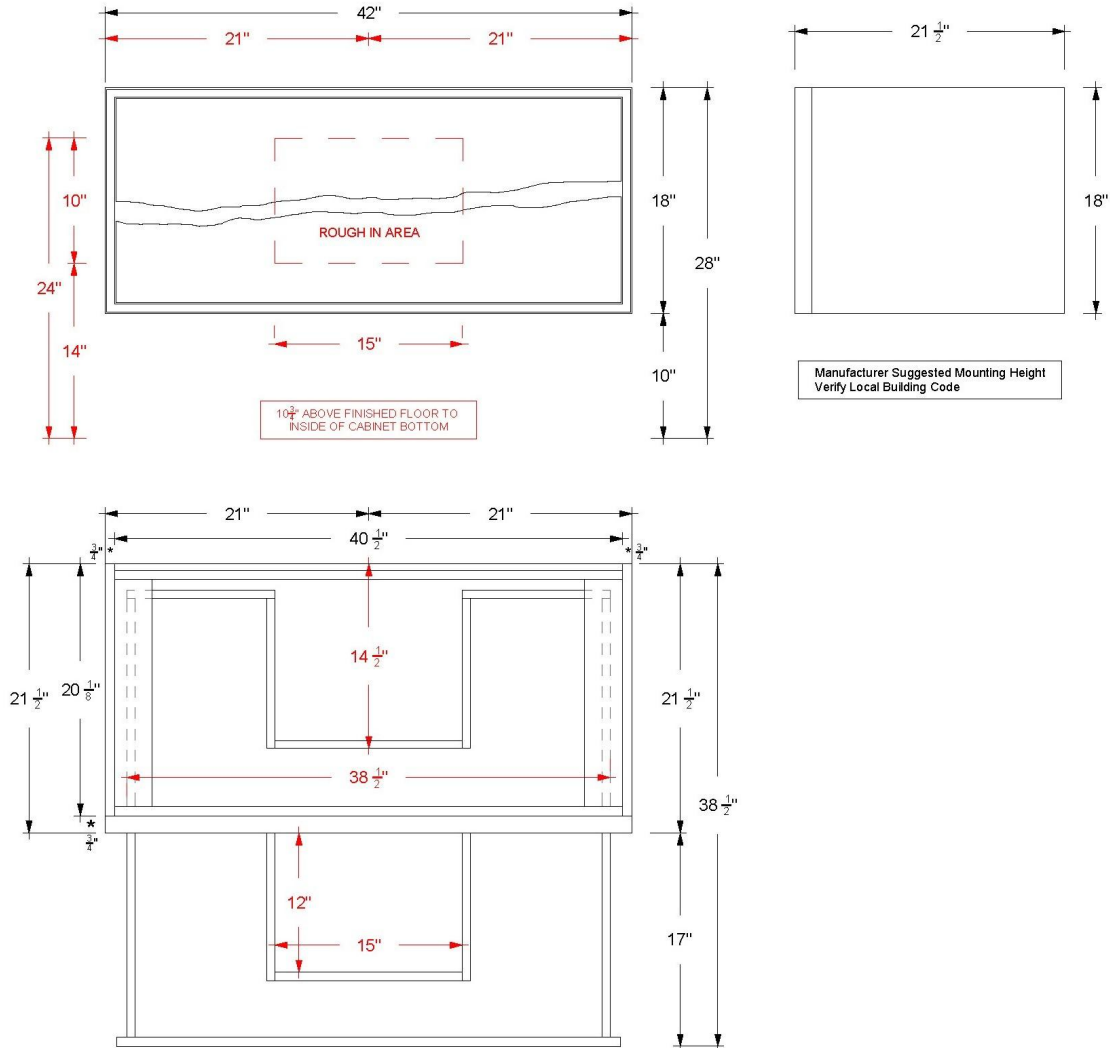

## Technical Information

All product dimensions are nominal.

- Installation: Bath Vanity
- Number of drawers: 2