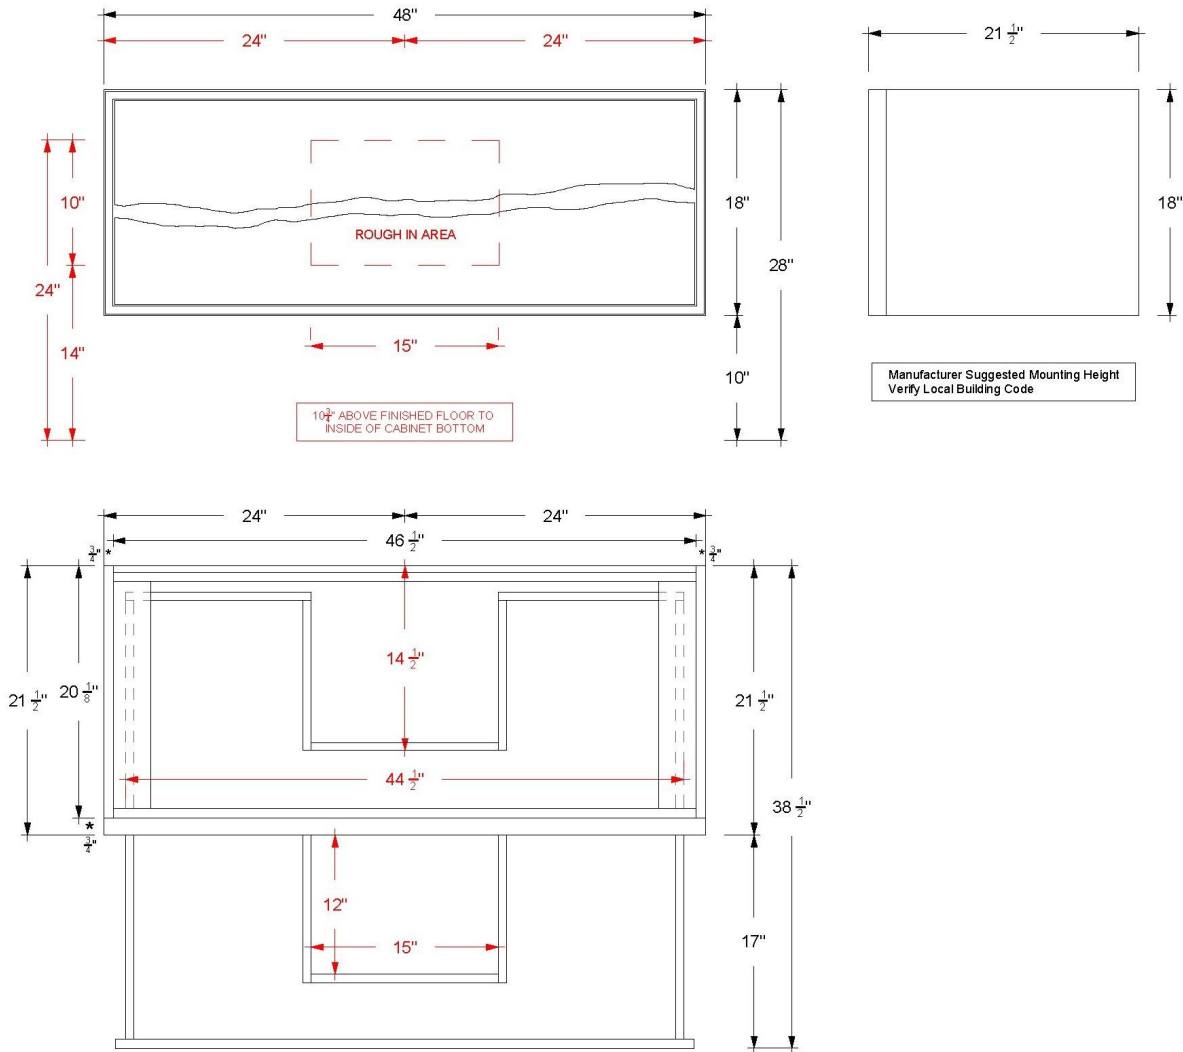

## Technical Information

All product dimensions are nominal.

- Installation: Bath Vanity
- Number of drawers: 2