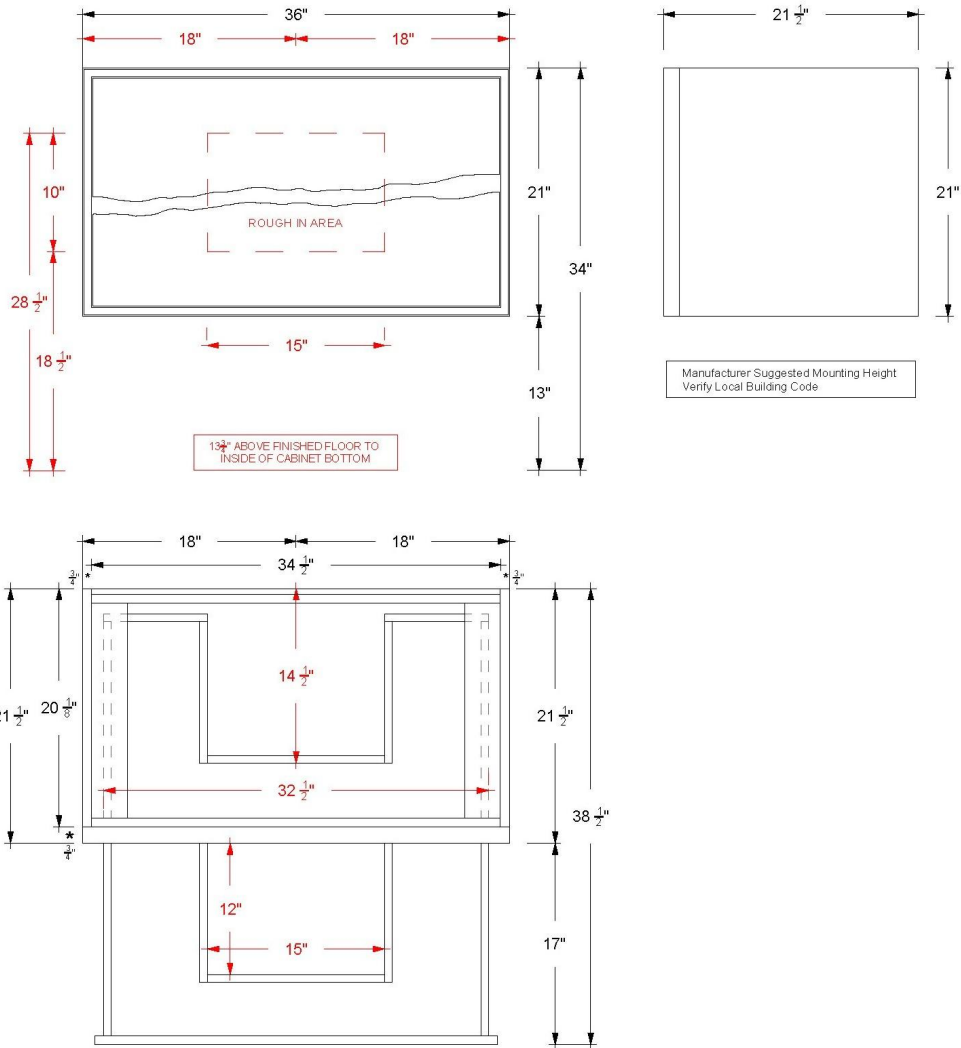

VANDERLOC

36" 2-Drawer Floating Single Bath Vanity

21" Height

Ventura

VTS2-36-F21

Technical Information

All product dimensions are nominal.

- Installation: Bath Vanity
- Number of drawers: 2

Notes

Install this product according to the installation instructions.