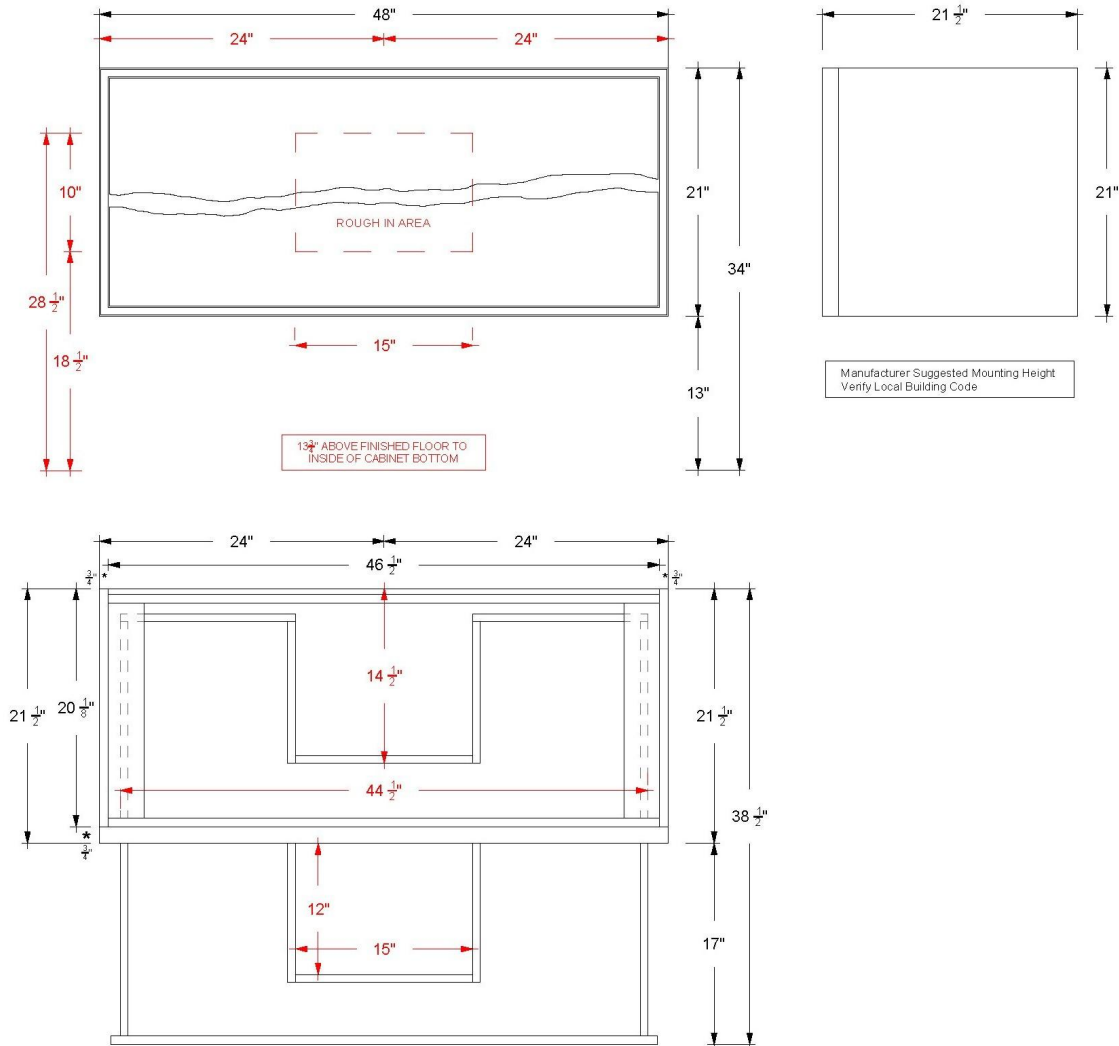

# 48" 2-Drawer Floating Single Bath Vanity

21" Height

Ventura

VTS2-48-F21