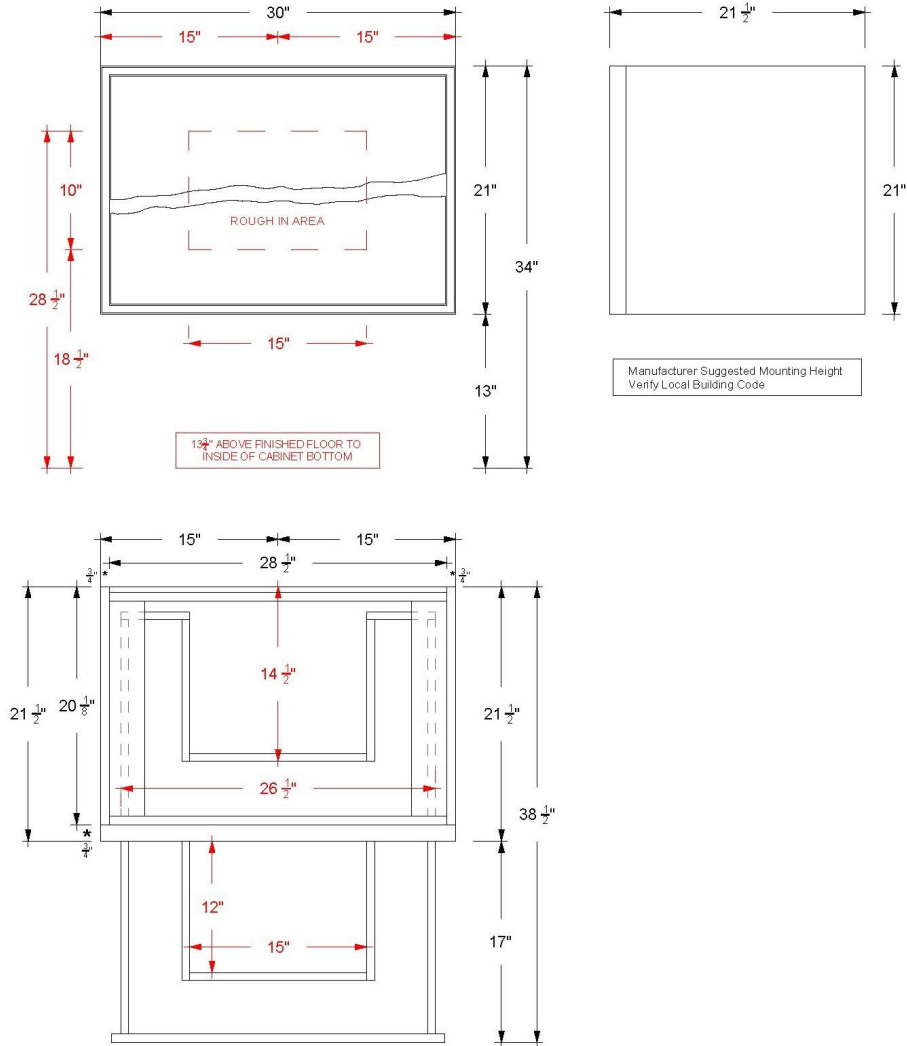

# 30" 2-Drawer Floating Single Bath Vanity

21" Height

Ventura

VTS2-30-F21