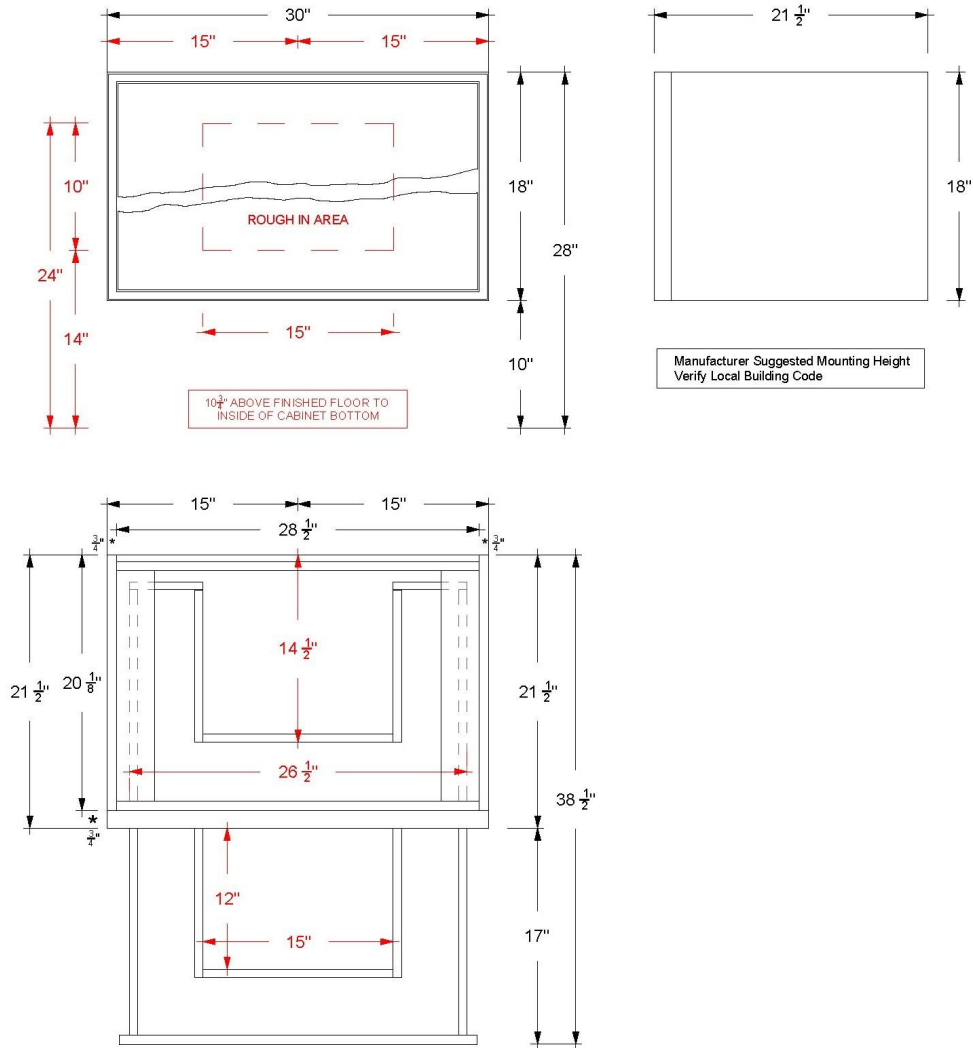

VANDERLOC

30" 2-Drawer Floating Single Bath Vanity

18" Height

Ventura

VTS2-30-F18

Technical Information

All product dimensions are nominal.

- Installation: Bath Vanity
- Number of drawers: 2

Notes

Install this product according to the installation instructions.