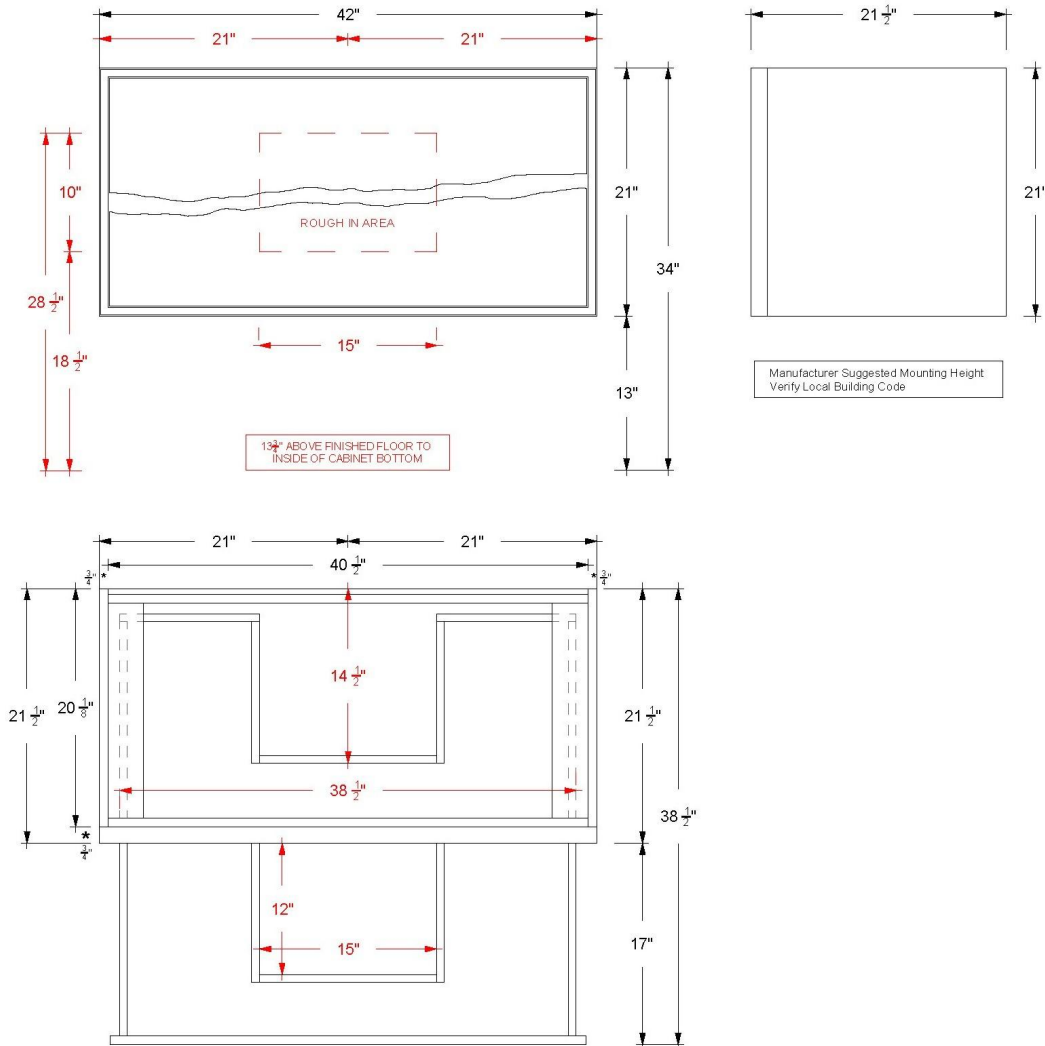

VANDERLOC

42" 2-Drawer Floating Single Bath Vanity

21" Height

Ventura

VTS2-42-F21

Technical Information

All product dimensions are nominal.

- Installation: Bath Vanity
- Number of drawers: 2

Notes

Install this product according to the installation instructions.

Vanderloc® reserves the right to make revisions without notice to product specifications. For the most current Specification Sheet, go to www.vanderloc.com