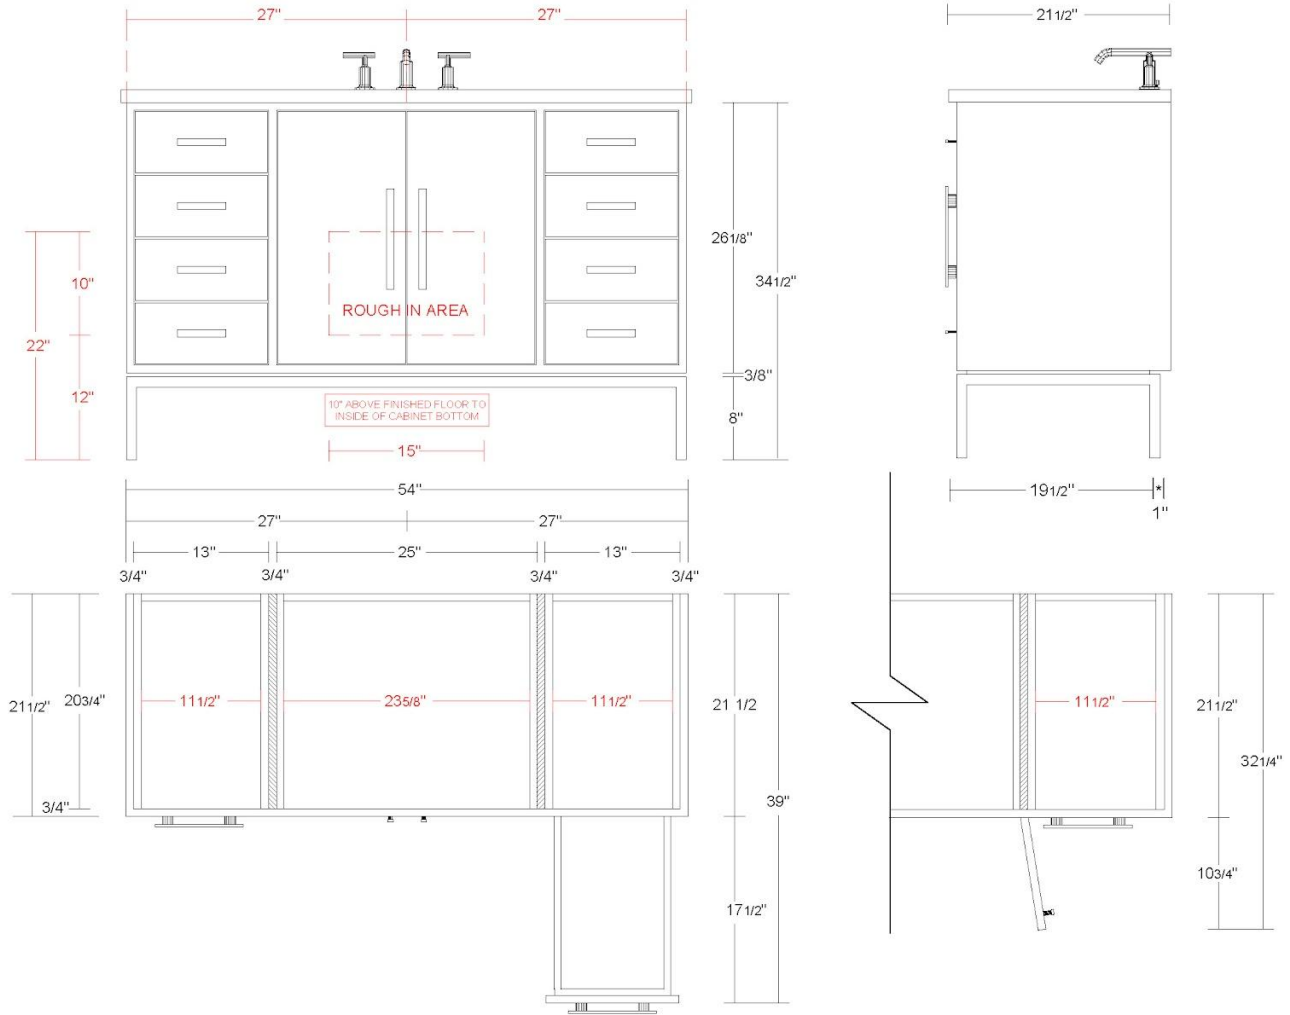

VANDERLOC

54" Single Extra Wide Vanity Rift White Oak **RWS4-54**

Features

- Inset construction with UV coated plywood cabinet interior
- Full height doors with softclose Blum® 110° hinges
- Conversion Varnish finish
- 8" Tall metal base with built-in leg levelers and a 3/8" shadow gap between the vanity and the metal base
- Hardware size 8-13/16" & 3-3/4" center to center
- Top and faucet not included
- Plumbing rough in area cut-out detailed on page 2
- Made in the US

Installation

- Bath Vanity

Included Products

- Decorative door hardware
- Leg leveling hardware
- Door bumpers

Optional Products

- C-55-SRC.WS Silestone® Quartz Countertop
- C-55-SRC.SH Silestone® Quartz Countertop
- C-55-SRC.NH Silestone® Quartz Countertop
- C-55B Bath Vanity Top Backsplash

VANDERLOC

54" Single Extra Wide Vanity Rift White Oak **RWS4-54**

Technical Information

All product dimensions are nominal.

- Installation: Bath Vanity
- Number of doors: 2
- Number of drawers: 8

Notes

Install this product according to the installation instructions.

VANDERLOC

60" Single Extra Wide Vanity Rift White Oak RWS4-60

Features

- Inset construction with UV coated plywood cabinet interior
- Full height doors with softclose Blum® 110° hinges
- Conversion Varnish finish
- 8" Tall metal base with built-in leg levelers and a 3/8" shadow gap between the vanity and the metal base
- Hardware size 8-13/16" & 3-3/4" center to center
- Top and faucet not included
- Plumbing rough in area cut-out detailed on page 2
- Made in the US