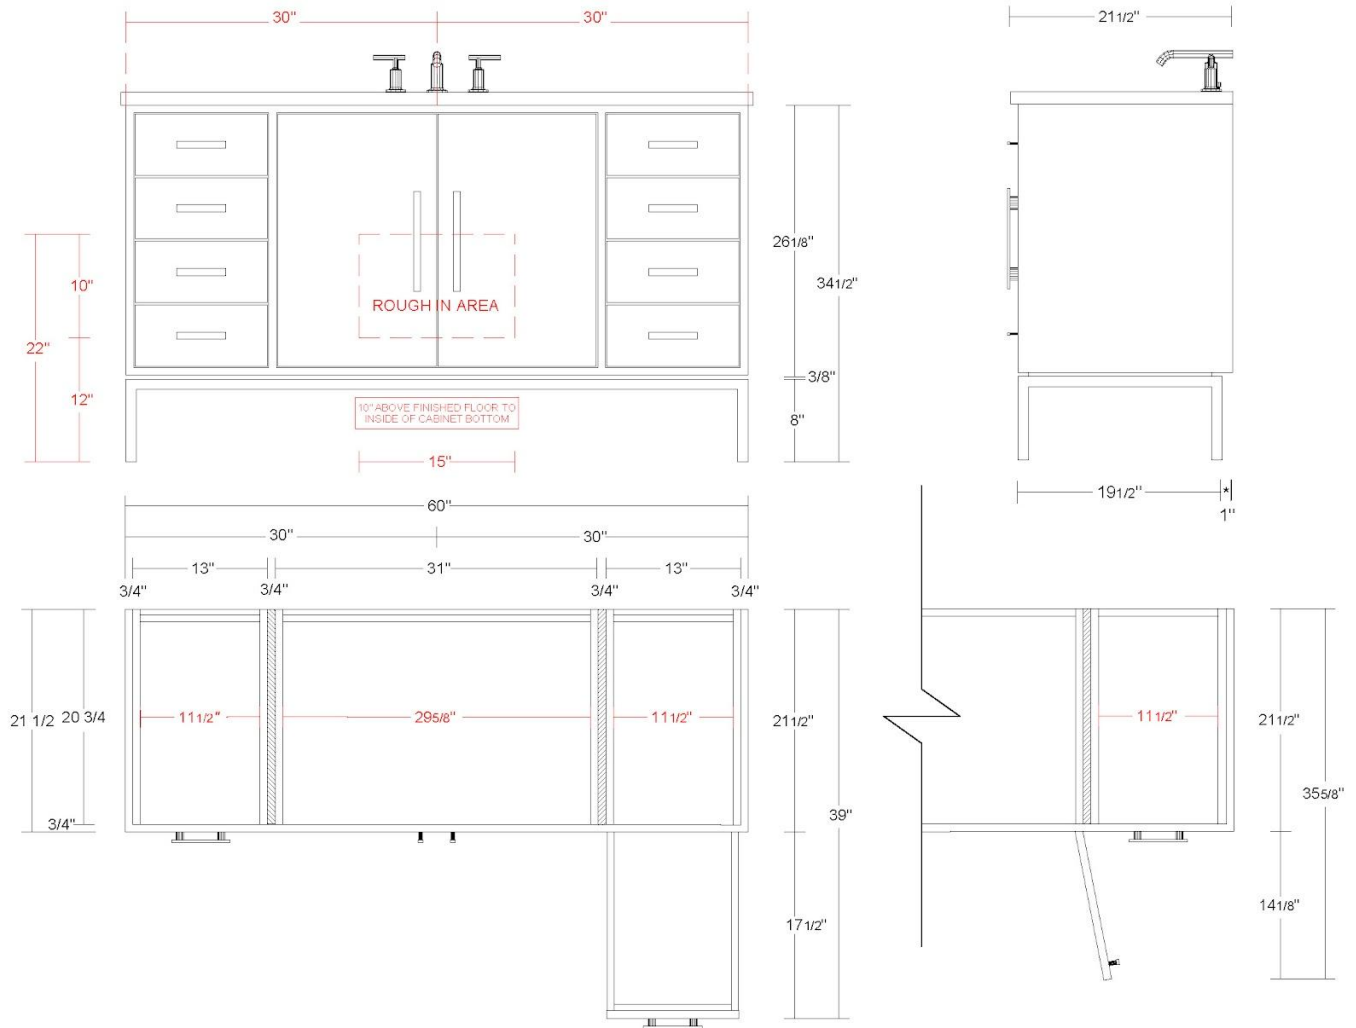

VANDERLOC

54" Single Extra Wide Vanity Rift White Oak **RWS4-54**

Features

- Inset construction with UV coated plywood cabinet interior
- Full height doors with softclose Blum® 110° hinges
- Conversion Varnish finish
- 8" Tall metal base with built-in leg levelers and a 3/8" shadow gap between the vanity and the metal base
- Hardware size 8-13/16" & 3-3/4" center to center
- Top and faucet not included
- Plumbing rough in area cut-out detailed on page 2
- Made in the US

VANDERLOC

54" Single Extra Wide Vanity Rift White Oak **RWS4-54**

Technical Information

All product dimensions are nominal.

- Installation: Bath Vanity
- Number of doors: 2
- Number of drawers: 8

Notes

Install this product according to the installation instructions.

.sg
Satin Gold

.mb
Matte Black

.sn
Satin Nickel

.ch
Polished Chrome

VANDERLOC

60" Single Extra Wide Vanity Rift White Oak RWS4-60

Technical Information

All product dimensions are nominal.