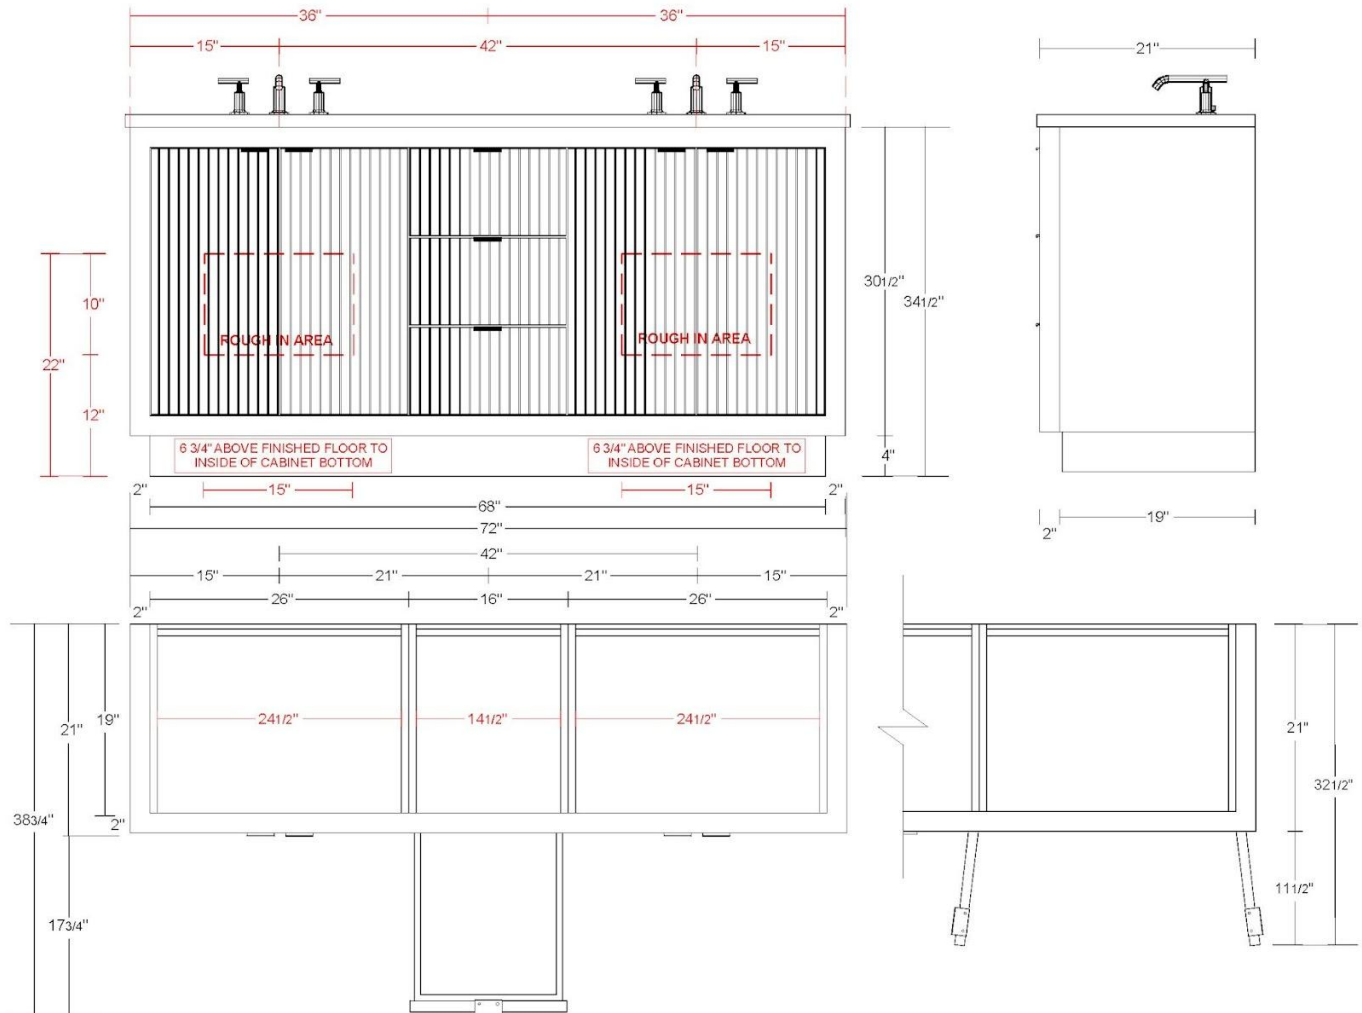

Technical Information

All product dimensions are nominal.

- Installation: Bath Vanity
- Number of doors: 4
- Number of drawers: 3

Notes

Install this product according to the installation instructions.