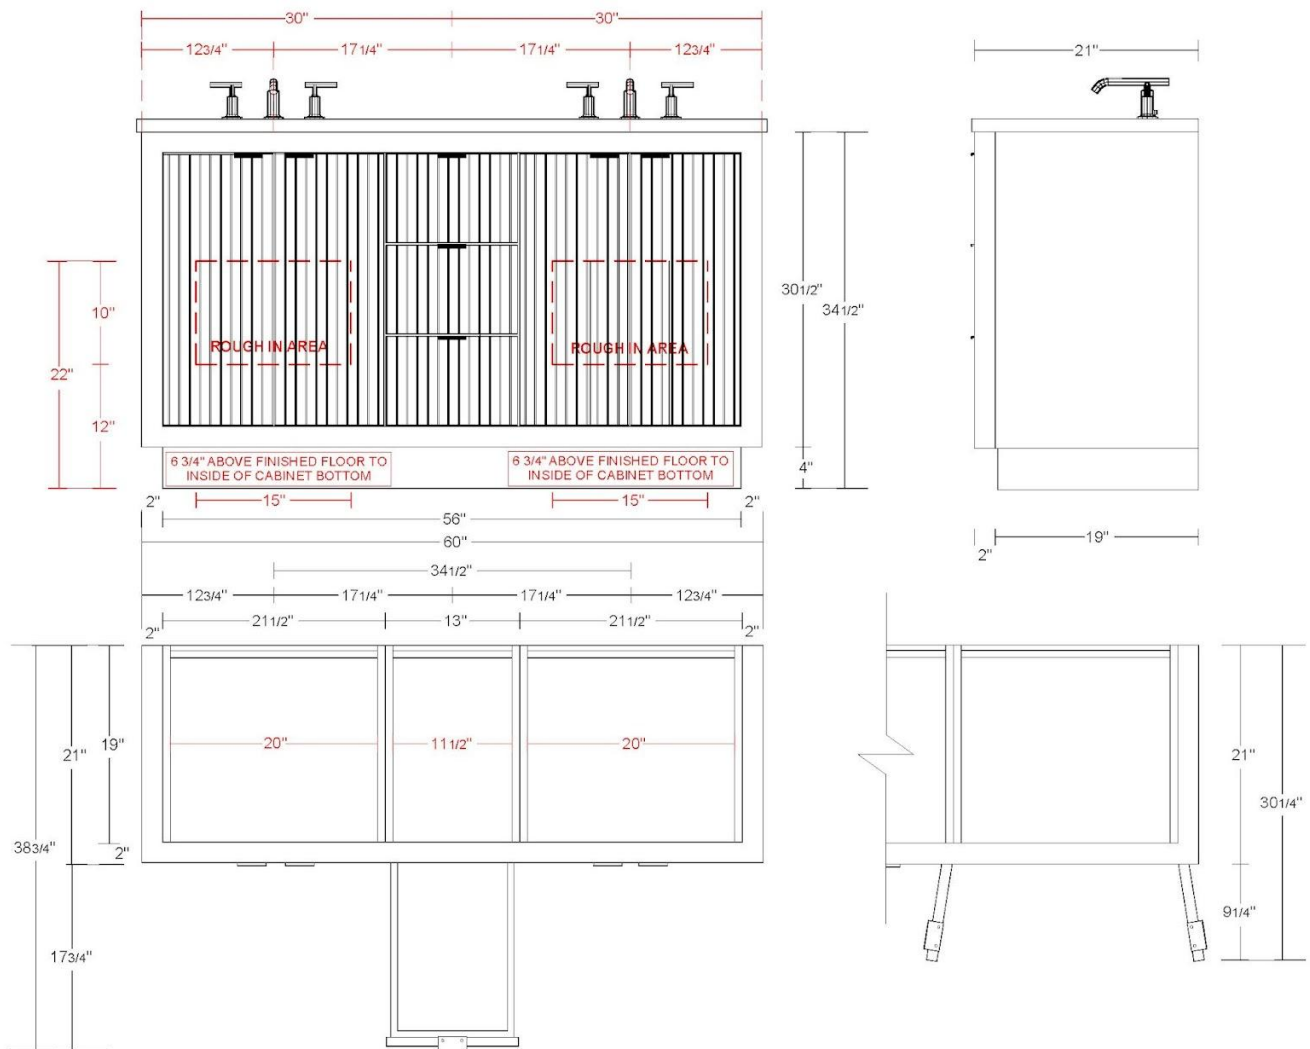

VANDERLOC

60" Double Bath Vanity

LeCrieu
LCD5-60

Features

- Inset construction with UV coated plywood cabinet interior
- 2" Frame
- Full height doors with softclose Blum® 110° hinges
- 3 Functional Softclose drawers
- Satin varnish finish
- Hardware size 2-3/4" center to center
- Top and faucet not included
- Plumbing rough in area cut-out detailed on page 2
- Made in the US

VANDERLOC

60" Double Bath Vanity LeCrieu LCD5-60

Technical Information

All product dimensions are nominal.

- Installation: Bath Vanity
- Number of doors: 4
- Number of drawers: 3

Notes

Install this product according to the installation instructions.