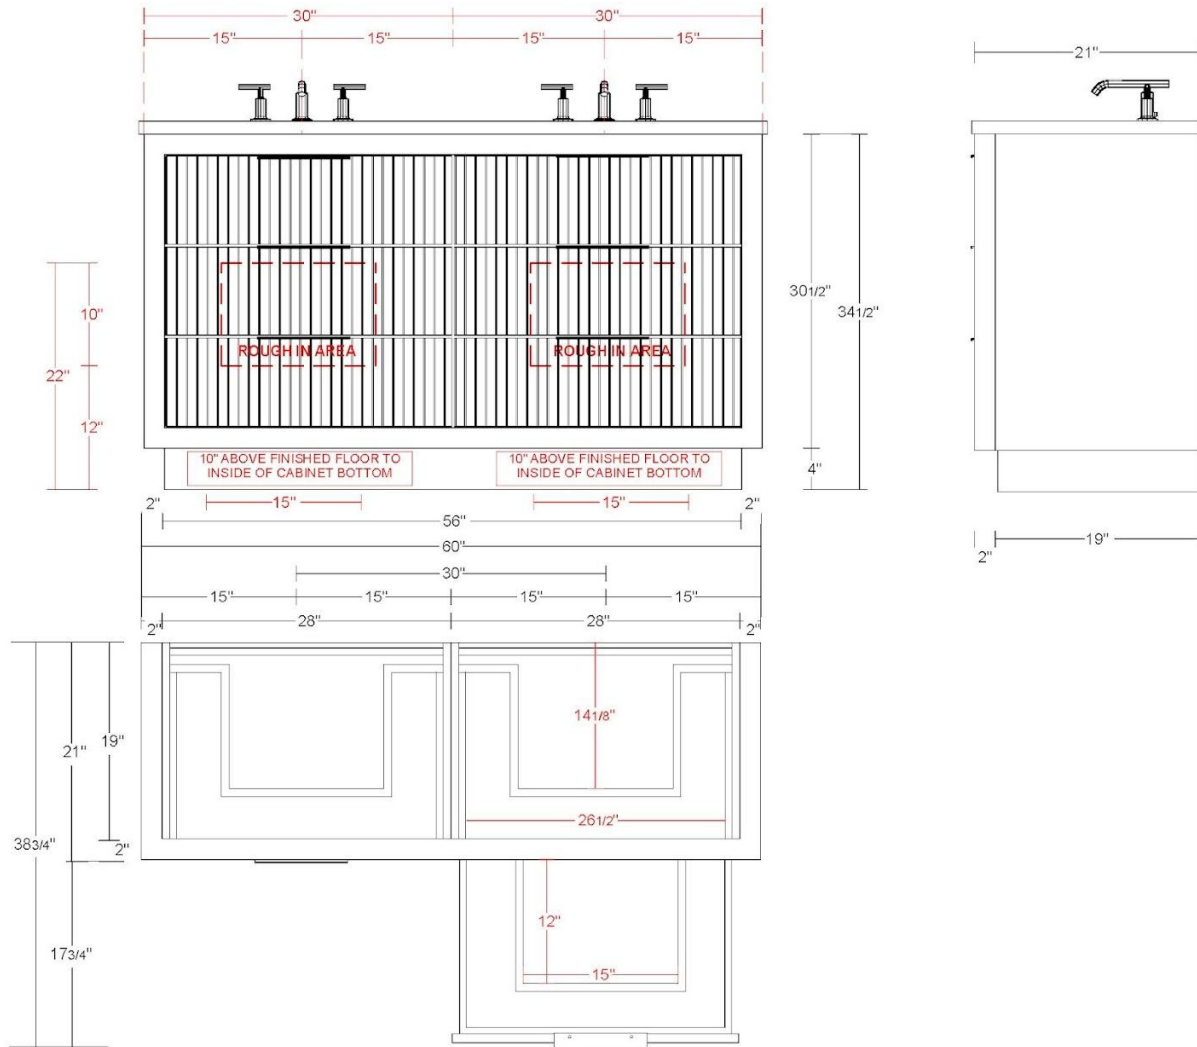

VANDERLOC

60" Double Drawer Bath Vanity

LeCrieu
LCD6-60

Features

- Inset construction with UV coated plywood cabinet interior
- 2" Frame
- 4 U-shaped fully functional softclose drawers
- Satin varnish finish
- Hardware size 8-11/32" center to center
- Top and faucet not included
- Plumbing rough in area cut-out detailed on page 2
- Made in the US

VANDERLOC

60" Double Drawer Bath Vanity

LeCrieu

LCD6-60

Technical Information

All product dimensions are nominal.

- Installation: Bath Vanity
- Number of drawers: 4

Notes

VANDERLOC

72" Double Drawer Bath Vanity

LeCrieu
LCD6-72

Features

- Inset construction with UV coated plywood cabinet interior
- 2" Frame
- 4 U-shaped fully functional softclose drawers
- Satin varnish finish
- Hardware size 8-11/32" center to center
- Top and faucet not included
- Plumbing rough in area cut-out detailed on page 2
- Made in the US