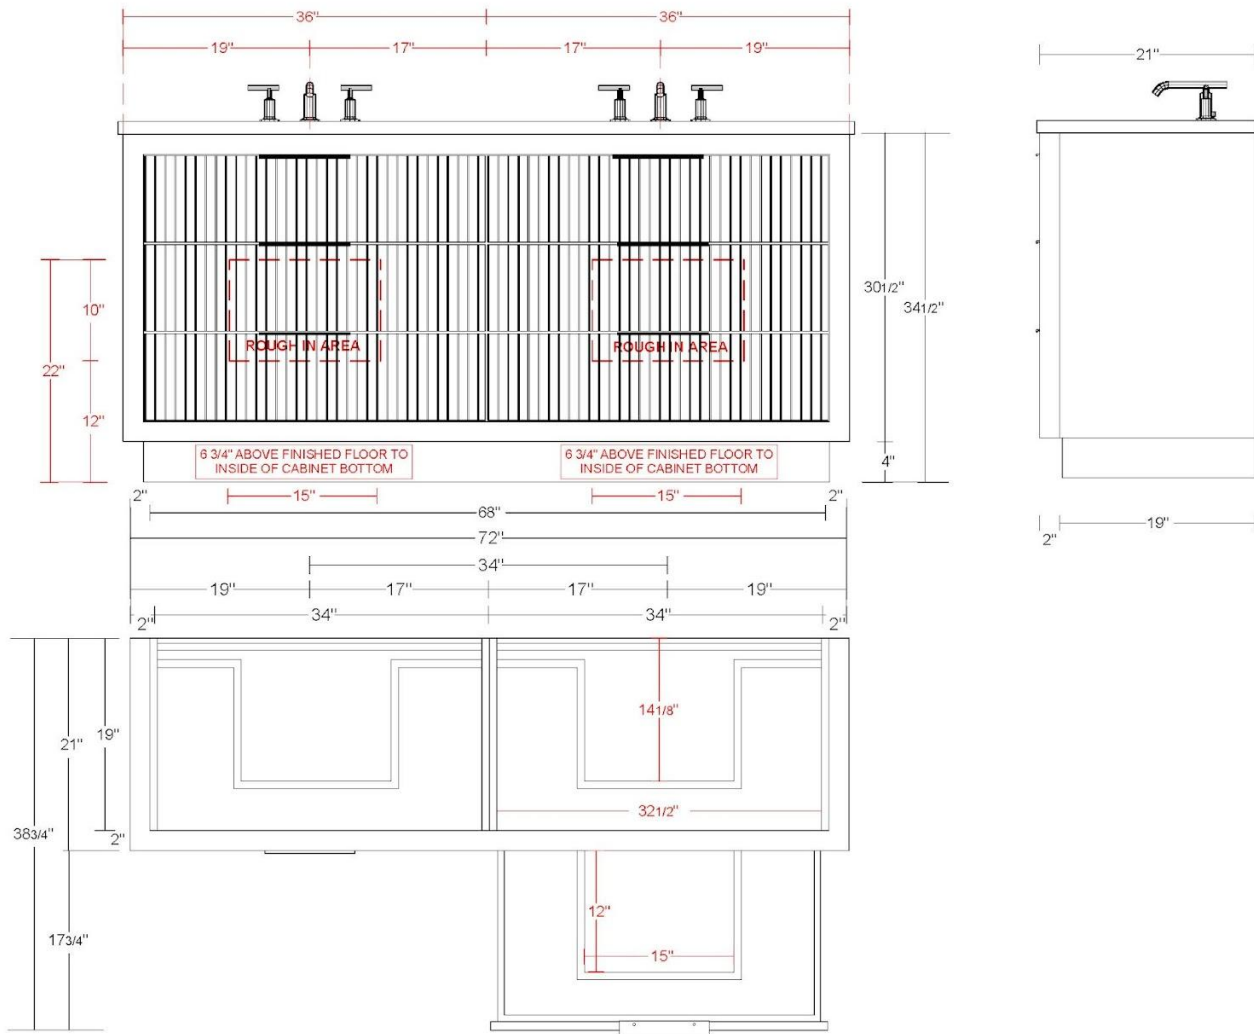

VANDERLOC

60" Double Drawer Bath Vanity

LeCrieu
LCD6-60

Features

- Inset construction with UV coated plywood cabinet interior
- 2" Frame
- 4 U-shaped fully functional softclose drawers
- Satin varnish finish
- Hardware size 8-11/32" center to center
- Top and faucet not included
- Plumbing rough in area cut-out detailed on page 2
- Made in the US

VANDERLOC

72" Double Drawer Bath Vanity

LeCrieu
LCD6-72

Features

- Inset construction with UV coated plywood cabinet interior
- 2" Frame
- 4 U-shaped fully functional softclose drawers
- Satin varnish finish
- Hardware size 8-11/32" center to center
- Top and faucet not included
- Plumbing rough in area cut-out detailed on page 2
- Made in the US

VANDERLOC

72" Double Drawer Bath Vanity

LeCrieu

LCD6-72

Technical Information

All product dimensions are nominal.

- Installation: Bath Vanity
- Number of drawers: 4

Notes