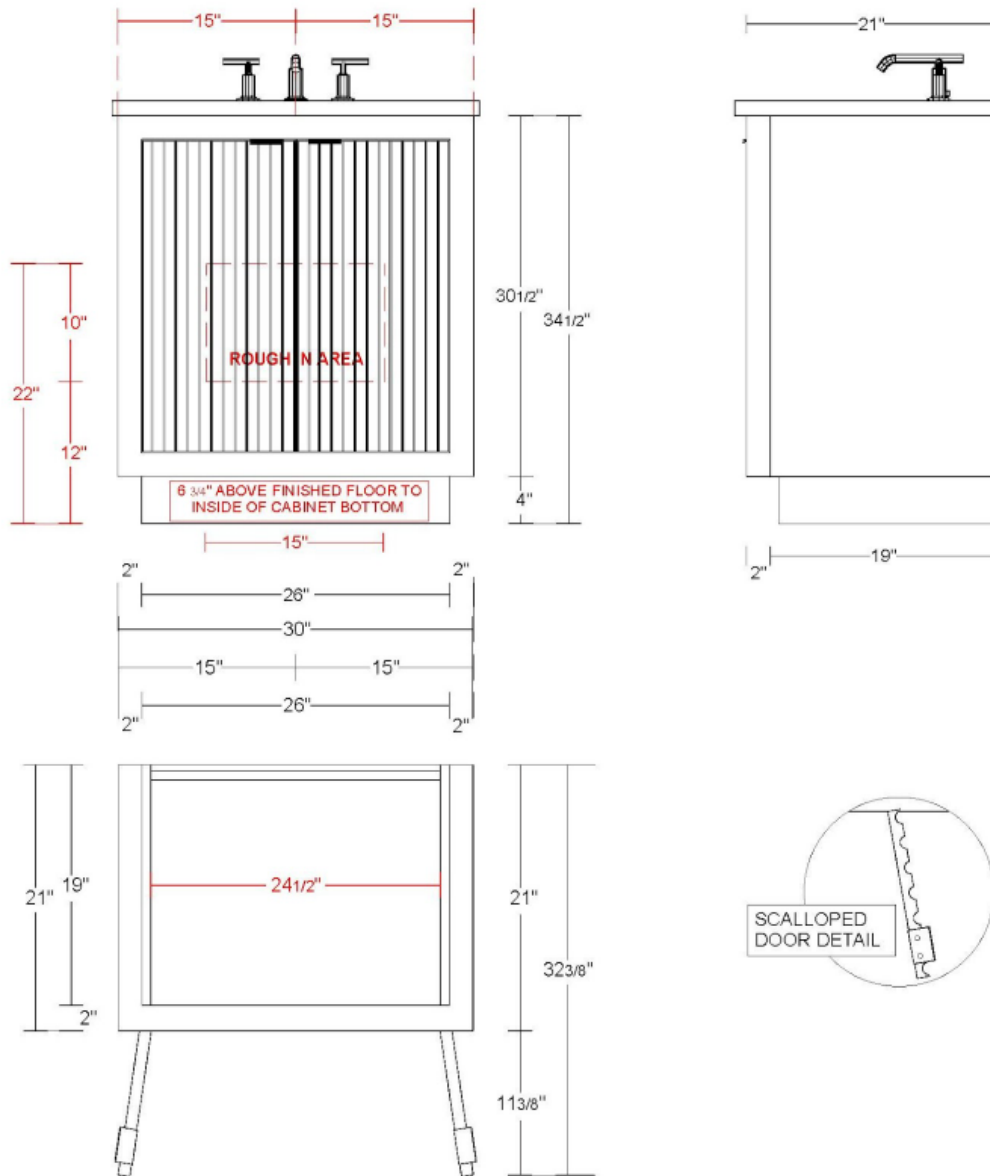

VANDERLOC

30" Single Bath Vanity LeCrieu LCS1-30

Technical Information

All product dimensions are nominal.

- Installation: Bath Vanity
- Number of doors: 2

Notes

Install this product according to the installation instructions.