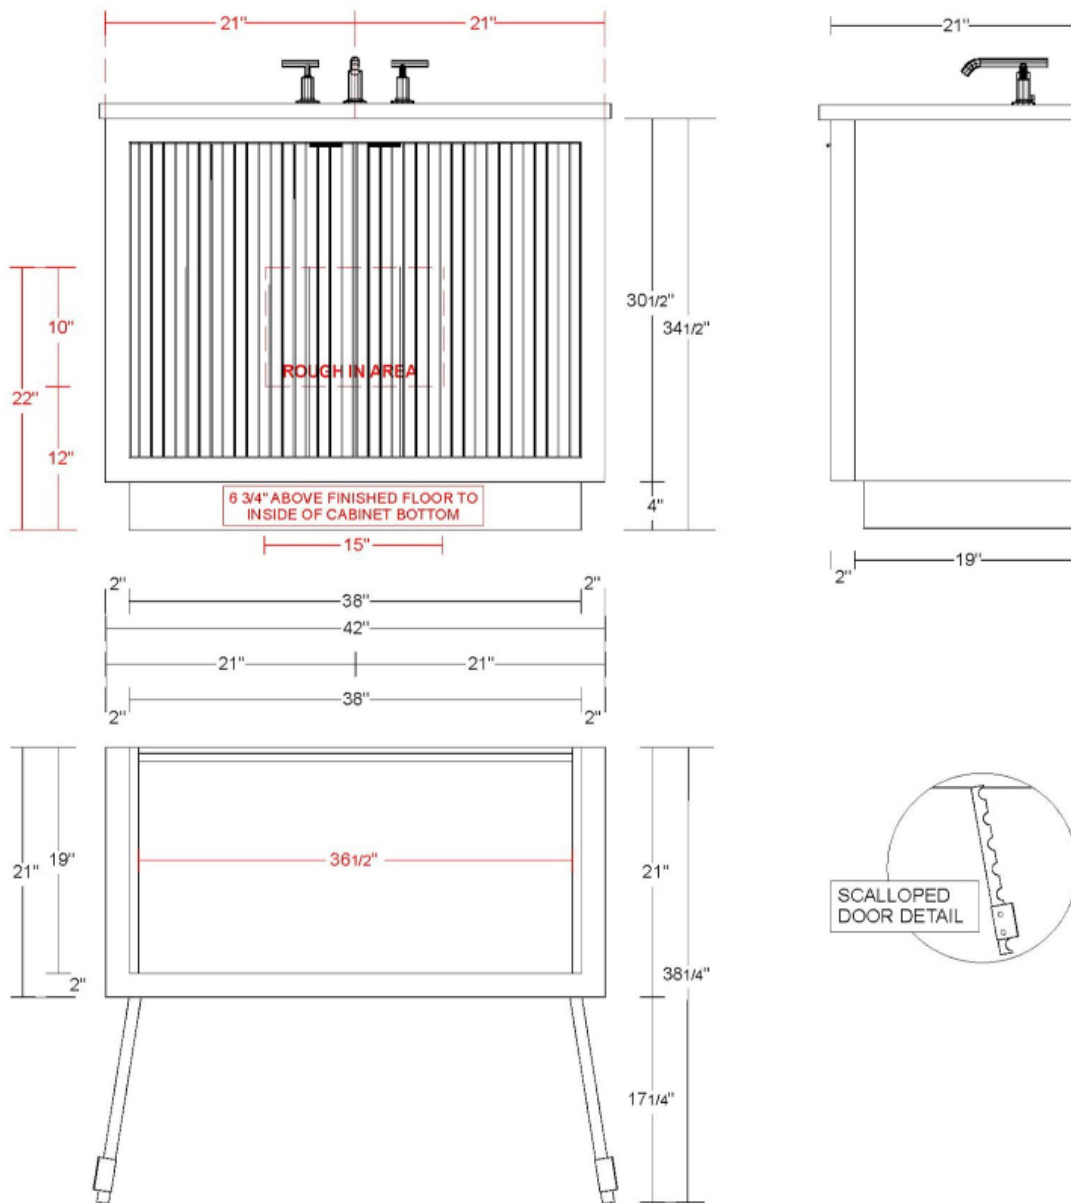

VANDERLOC

42" Single Bath Vanity LeCrieu LCS1-42

Technical Information

All product dimensions are nominal.

- Installation: Bath Vanity
- Number of doors: 2

Notes

Install this product according to the installation instructions.