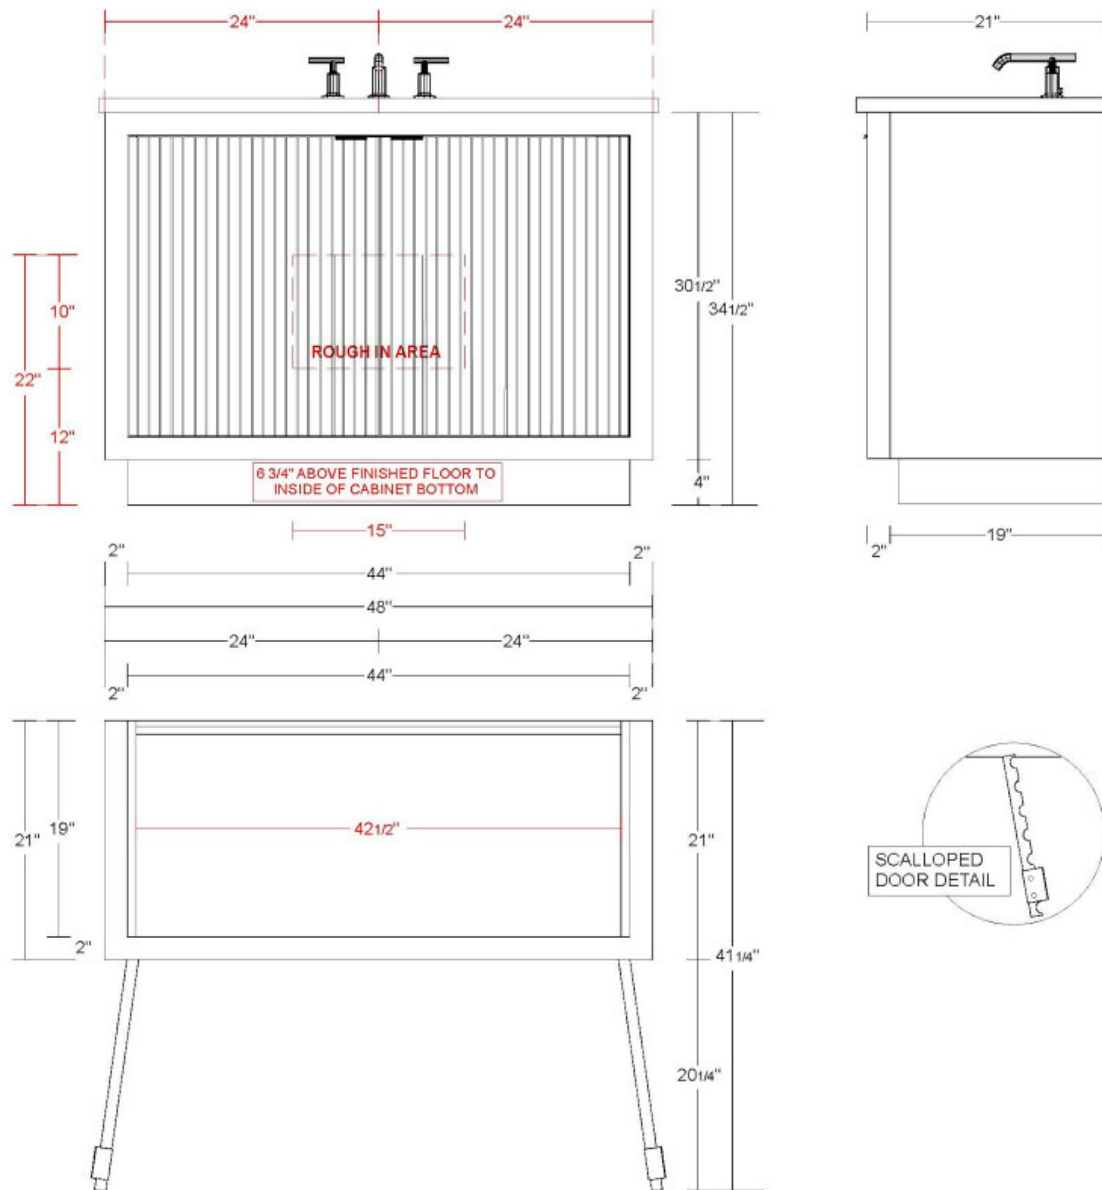

VANDERLOC

48" Single Bath Vanity LeCrieu LCS1-48

Technical Information

All product dimensions are nominal.

- Installation: Bath Vanity
- Number of doors: 2

Notes

Install this product according to the installation instructions.