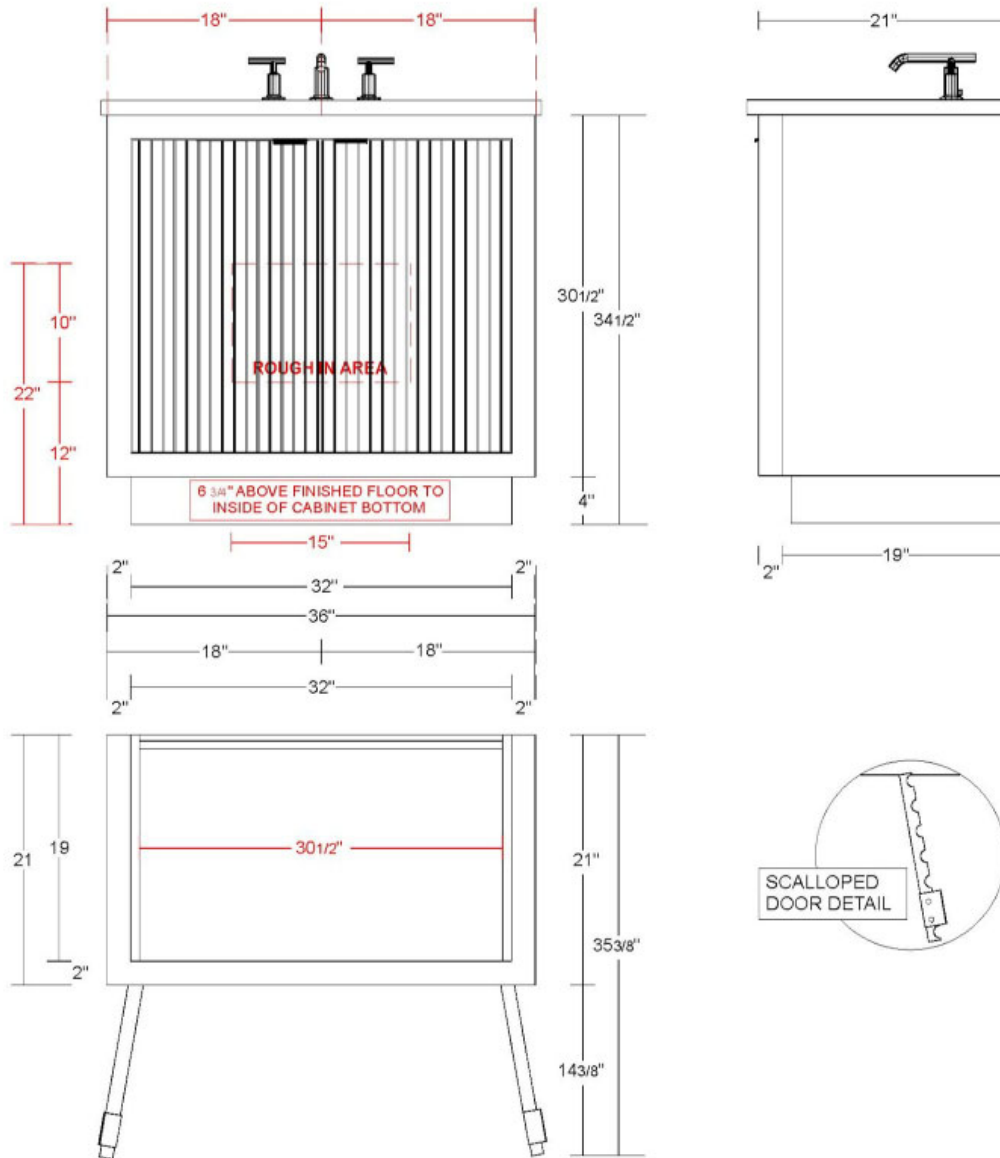

VANDERLOC

36" Single Bath Vanity LeCrieu LCS1-36

Technical Information

All product dimensions are nominal.

- Installation: Bath Vanity
- Number of doors: 2

Notes

Install this product according to the installation instructions.