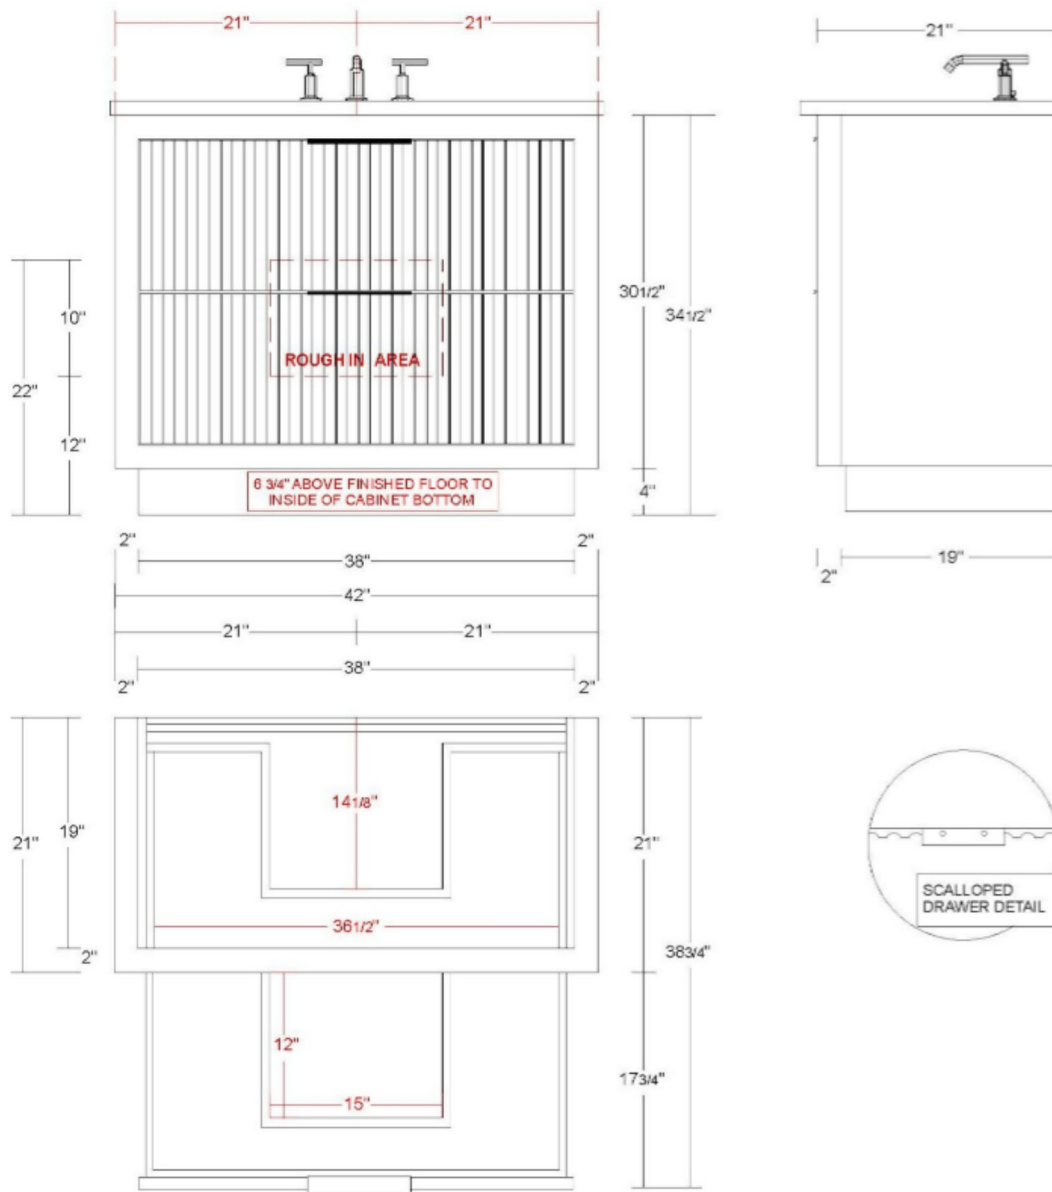

VANDERLOC

42" 2-Drawer Single Bath Vanity

LeCrieu
LCS2-42

Technical Information

All product dimensions are nominal.

- Installation: Bath Vanity
- Number of drawers: 2

Notes

Install this product according to the installation instructions.

Vanderloc® reserves the right to make revisions without notice to product specifications. For the most current Specification Sheet, go to www.vanderloc.com