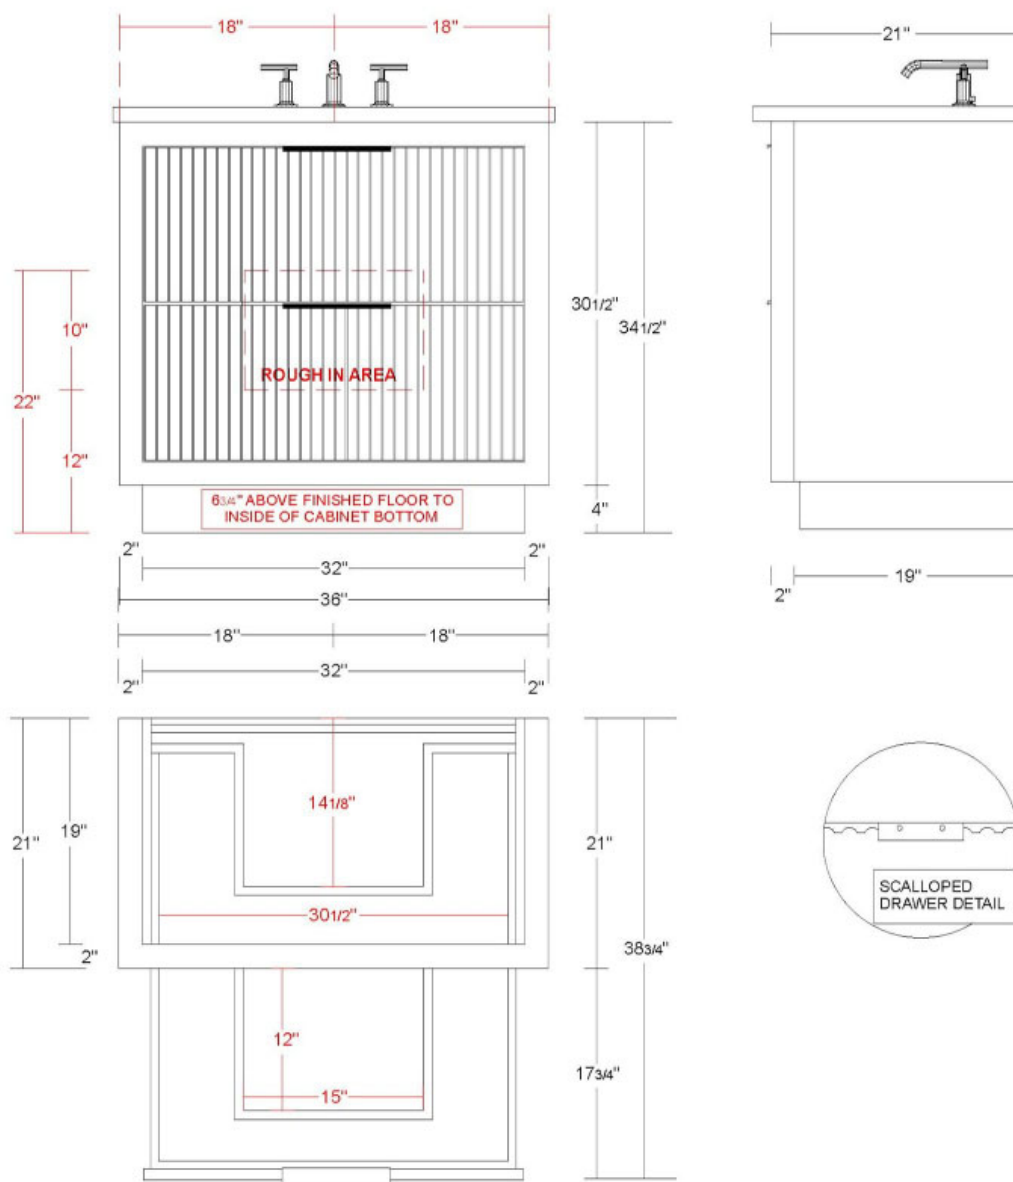

Technical Information

All product dimensions are nominal.

- Installation: Bath Vanity
- Number of drawers: 2

Notes

Install this product according to the installation instructions.