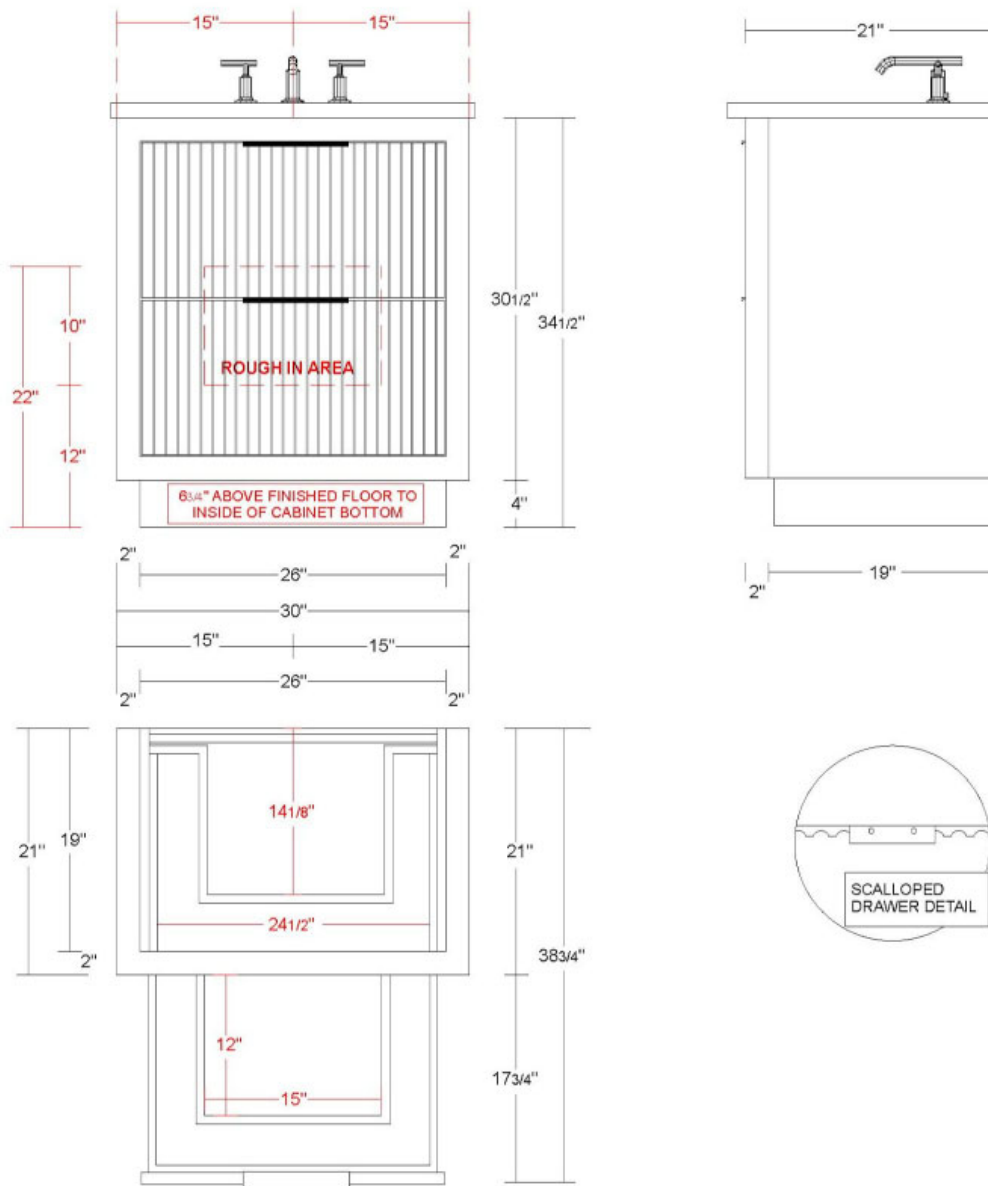

VANDERLOC

30" 2-Drawer Single Bath Vanity

LeCrieu
LCS2-30

Features

- Inset construction with UV coated plywood cabinet interior
- 2" Frame
- 2 U-shaped fully functional softclose drawer
- Satin varnish finish
- Hardware size 8-11/32" center to center
- Top and faucet not included
- Plumbing rough in area cut-out detailed on page 2
- Made in the US

Technical Information

All product dimensions are nominal.

- Installation: Bath Vanity
- Number of drawers: 2

Notes

Install this product according to the installation instructions.

Vanderloc® reserves the right to make revisions without notice to product specifications. For the most current Specification Sheet, go to www.vanderloc.com

VANDERLOC

36" 2-Drawer Single Bath Vanity

LeCrieu
LCS2-36

Features

- Inset construction with UV coated plywood cabinet interior
- 2" Frame
- 2 U-shaped fully functional softclose drawer
- Satin varnish finish
- Hardware size 8-11/32" center to center
- Top and faucet not included
- Plumbing rough in area cut-out detailed on page 2
- Made in the US