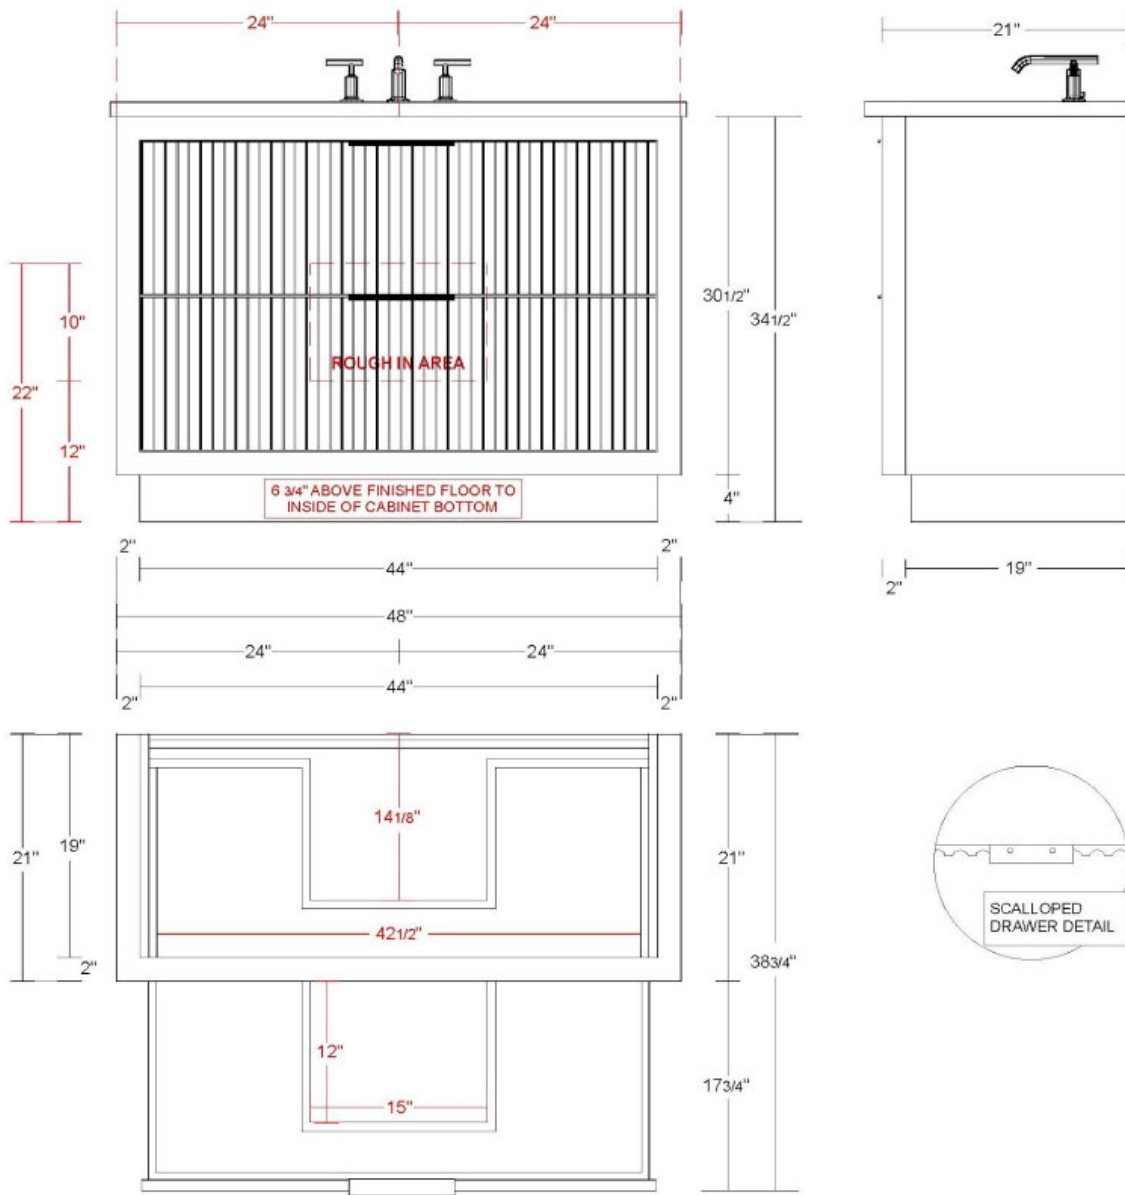

VANDERLOC

48" 2-Drawer Single Bath Vanity LeCrieu LCS2-48

Technical Information

All product dimensions are nominal.

- Installation: Bath Vanity
- Number of drawers: 2

Notes

Install this product according to the installation instructions.